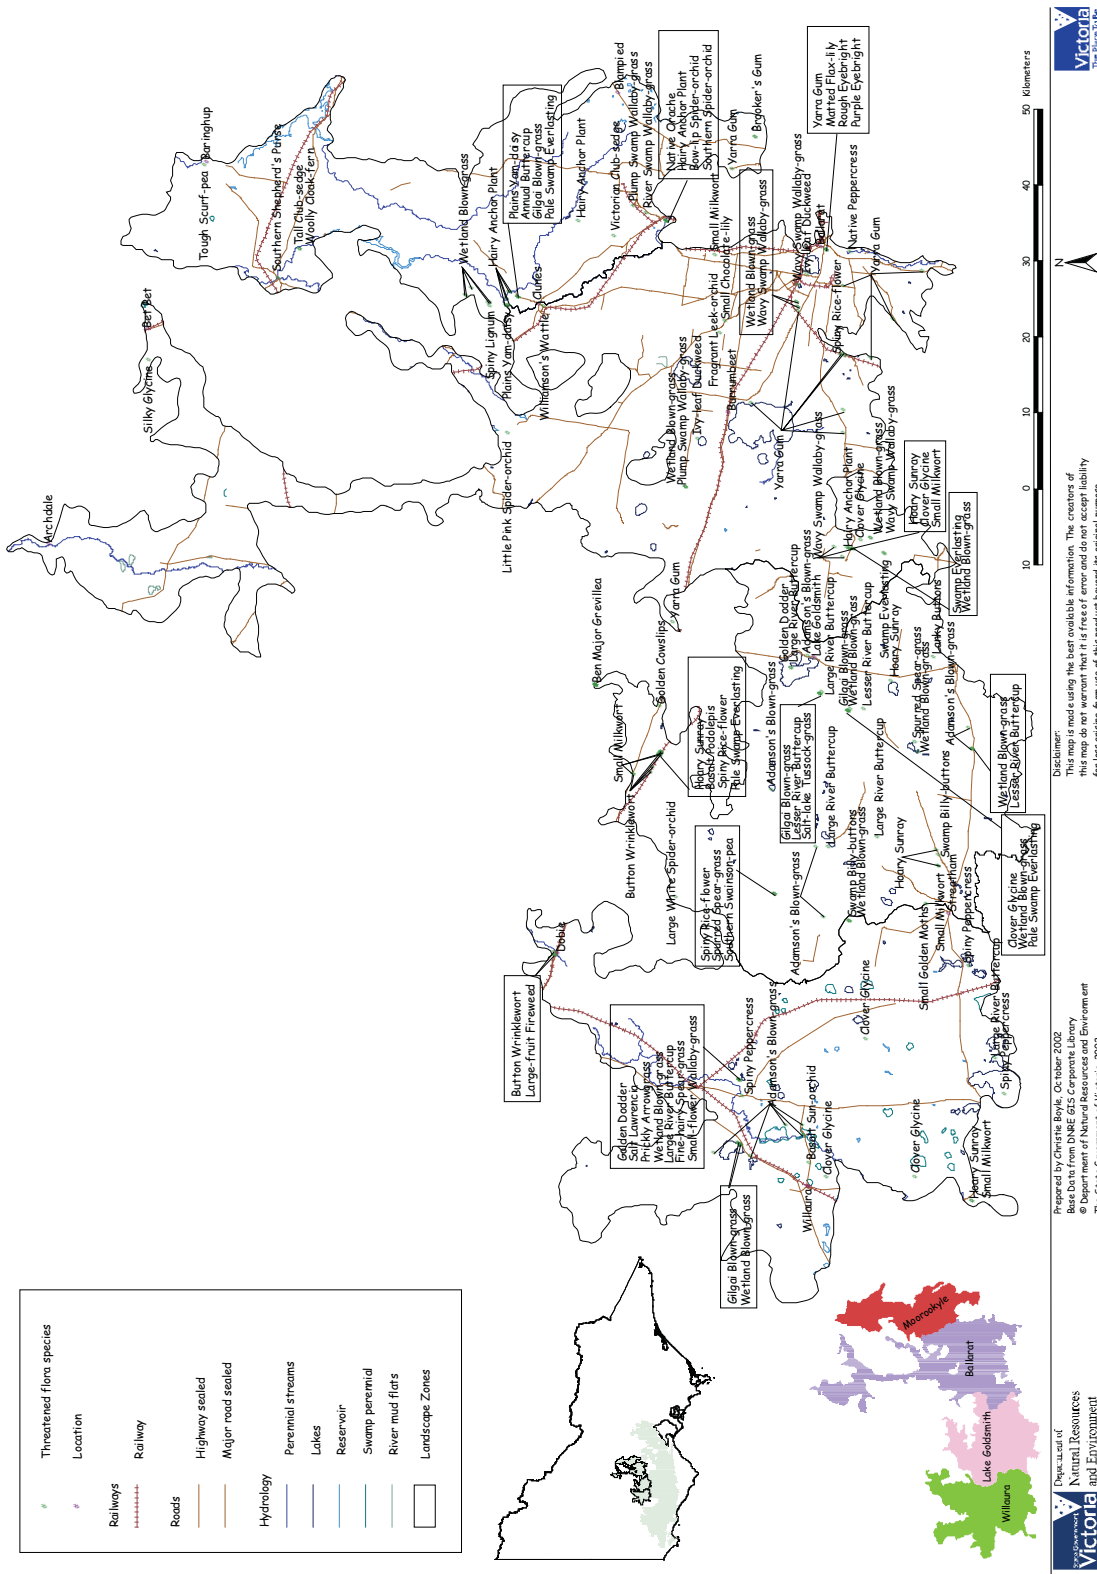

Map 25. Threatened fauna in the Willaura Zone, Victorian Volcanic Plain bioregion

Prepared by: Christie Boyle, October 2002
 Base Data from: DNRE GIS Corporate Library
 © Department of Natural Resources and Environment
 The State Government of Victoria, 2002.

Disclaimer:
 This map is made using the best available information. The creators of this map do not warrant that it is free of error and do not accept liability for loss arising from use of this product beyond its original purpose.

Map 19. Current EVCs in the Northern Zones of the Victorian Volcanic Plain bioregion

Prepared by Christine Boyle, October 2002
 Base data from DNRE GIS Corporate Library
 © Department of Natural Resources and Environment
 The State Government of Victoria, 2002.

Map 21. Threatened flora in the Northern Zones of the Victorian Volcanic Plain bioregion