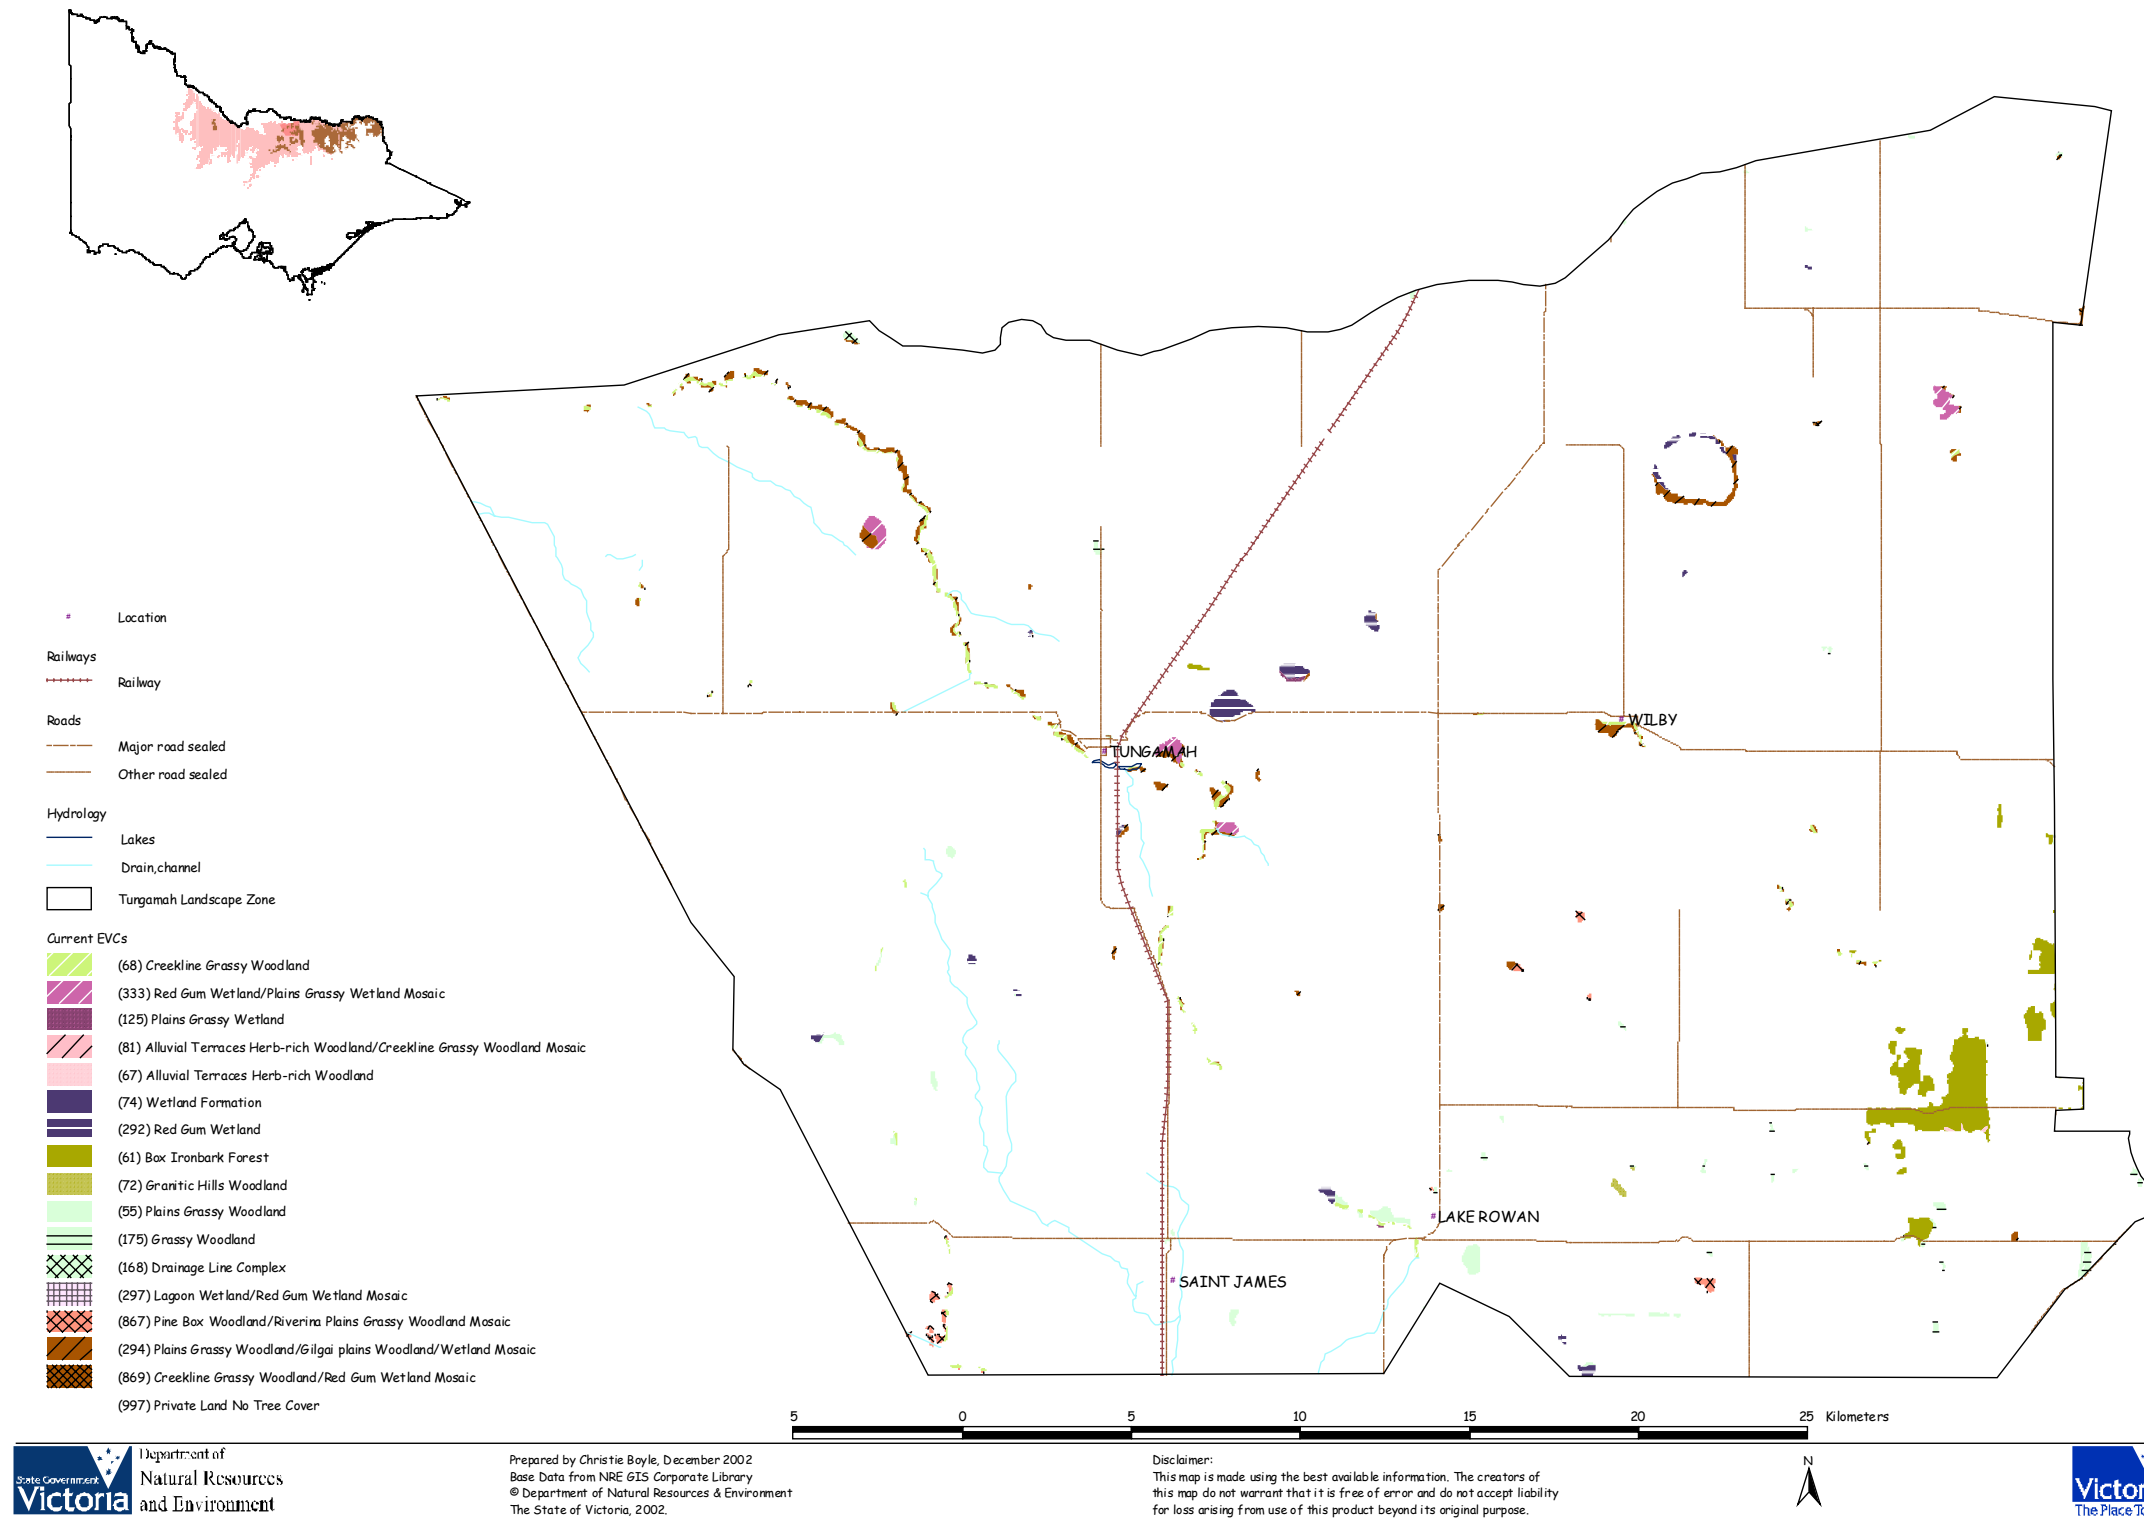

Map 37. Pre-1750 EVCs in the North East Goulburn Broken - Tungamah Landscape Zone

Map 38. Current EVCs in the North East Goulburn Broken - Tungamah Landscape Zone

Map 39. Current EVC Conservation Significance in the North East Goulburn Broken - Tungamah Landscape Zone

Map 40. Threatened Flora in the North East Goulburn Broken - Tungamah Landscape Zone

Map 42. 1A species and management actions in the North East Goulburn Broken - Tungamah Landscape Zone