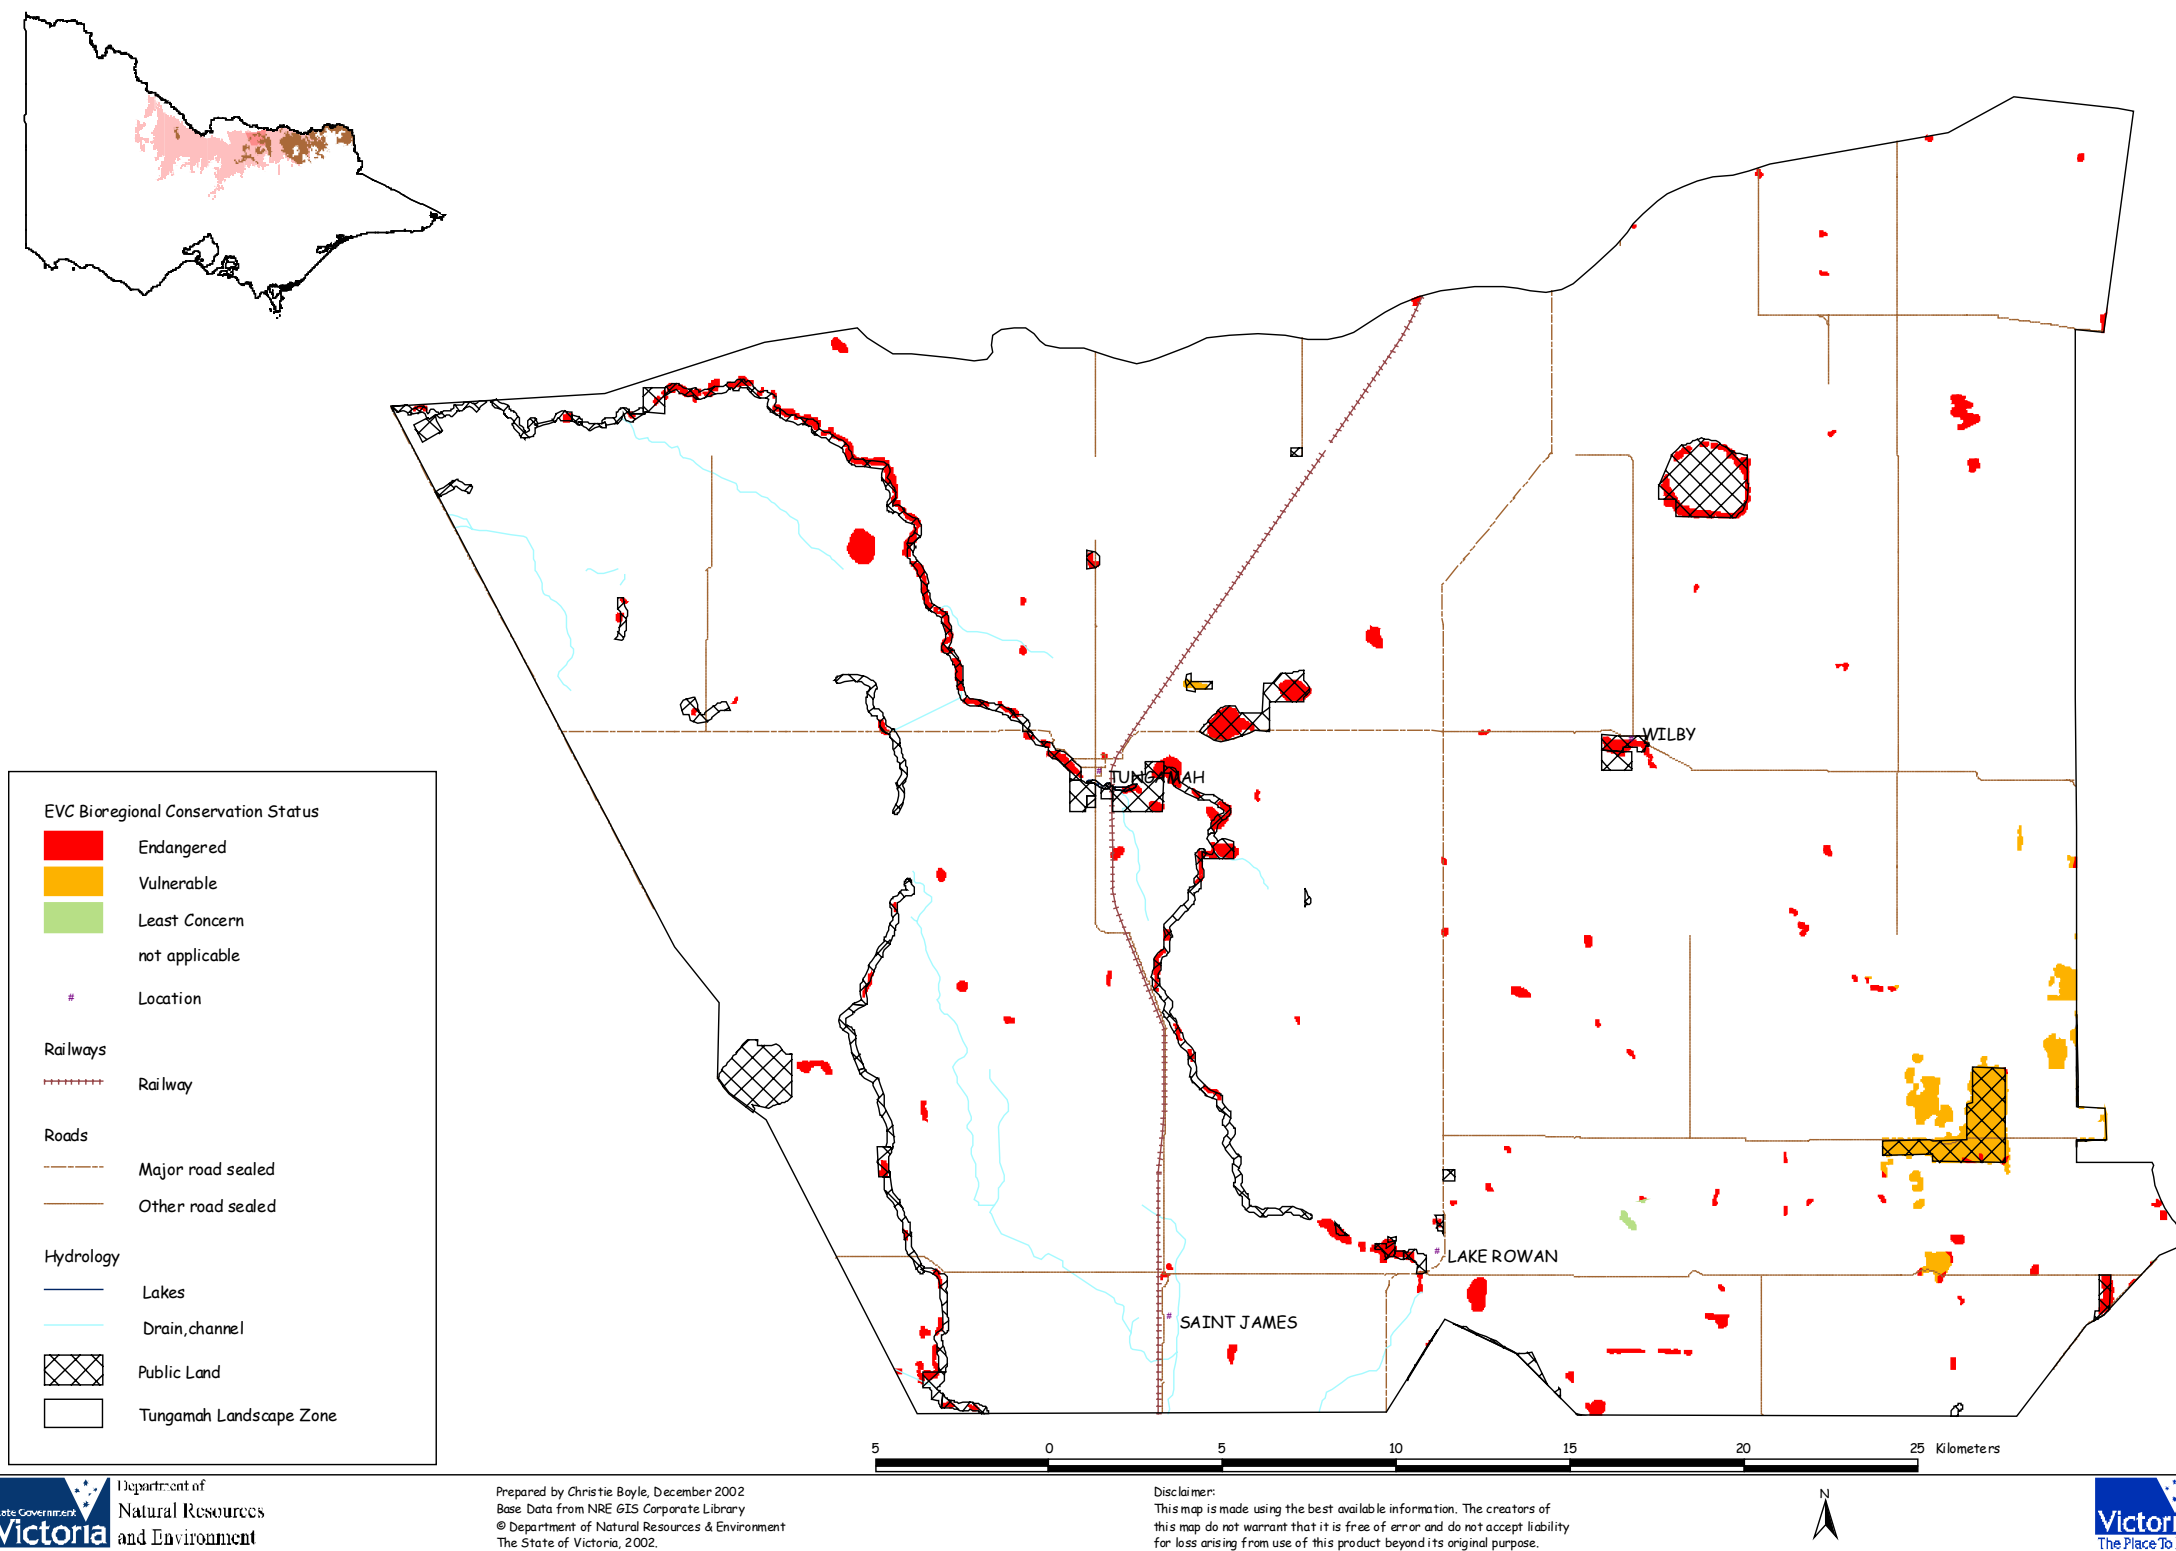

Map 37. Pre-1750 EVCs in the North East Goulburn Broken - Tungamah Landscape Zone

Map 38. Current EVCs in the North East Goulburn Broken - Tungamah Landscape Zone

Map 39. Current EVC Conservation Significance in the North East Goulburn Broken - Tungamah Landscape Zone

Map 40. Threatened Flora in the North East Goulburn Broken - Tungamah Landscape Zone

Map 42. 1A species and management actions in the North East Goulburn Broken - Tungamah Landscape Zone