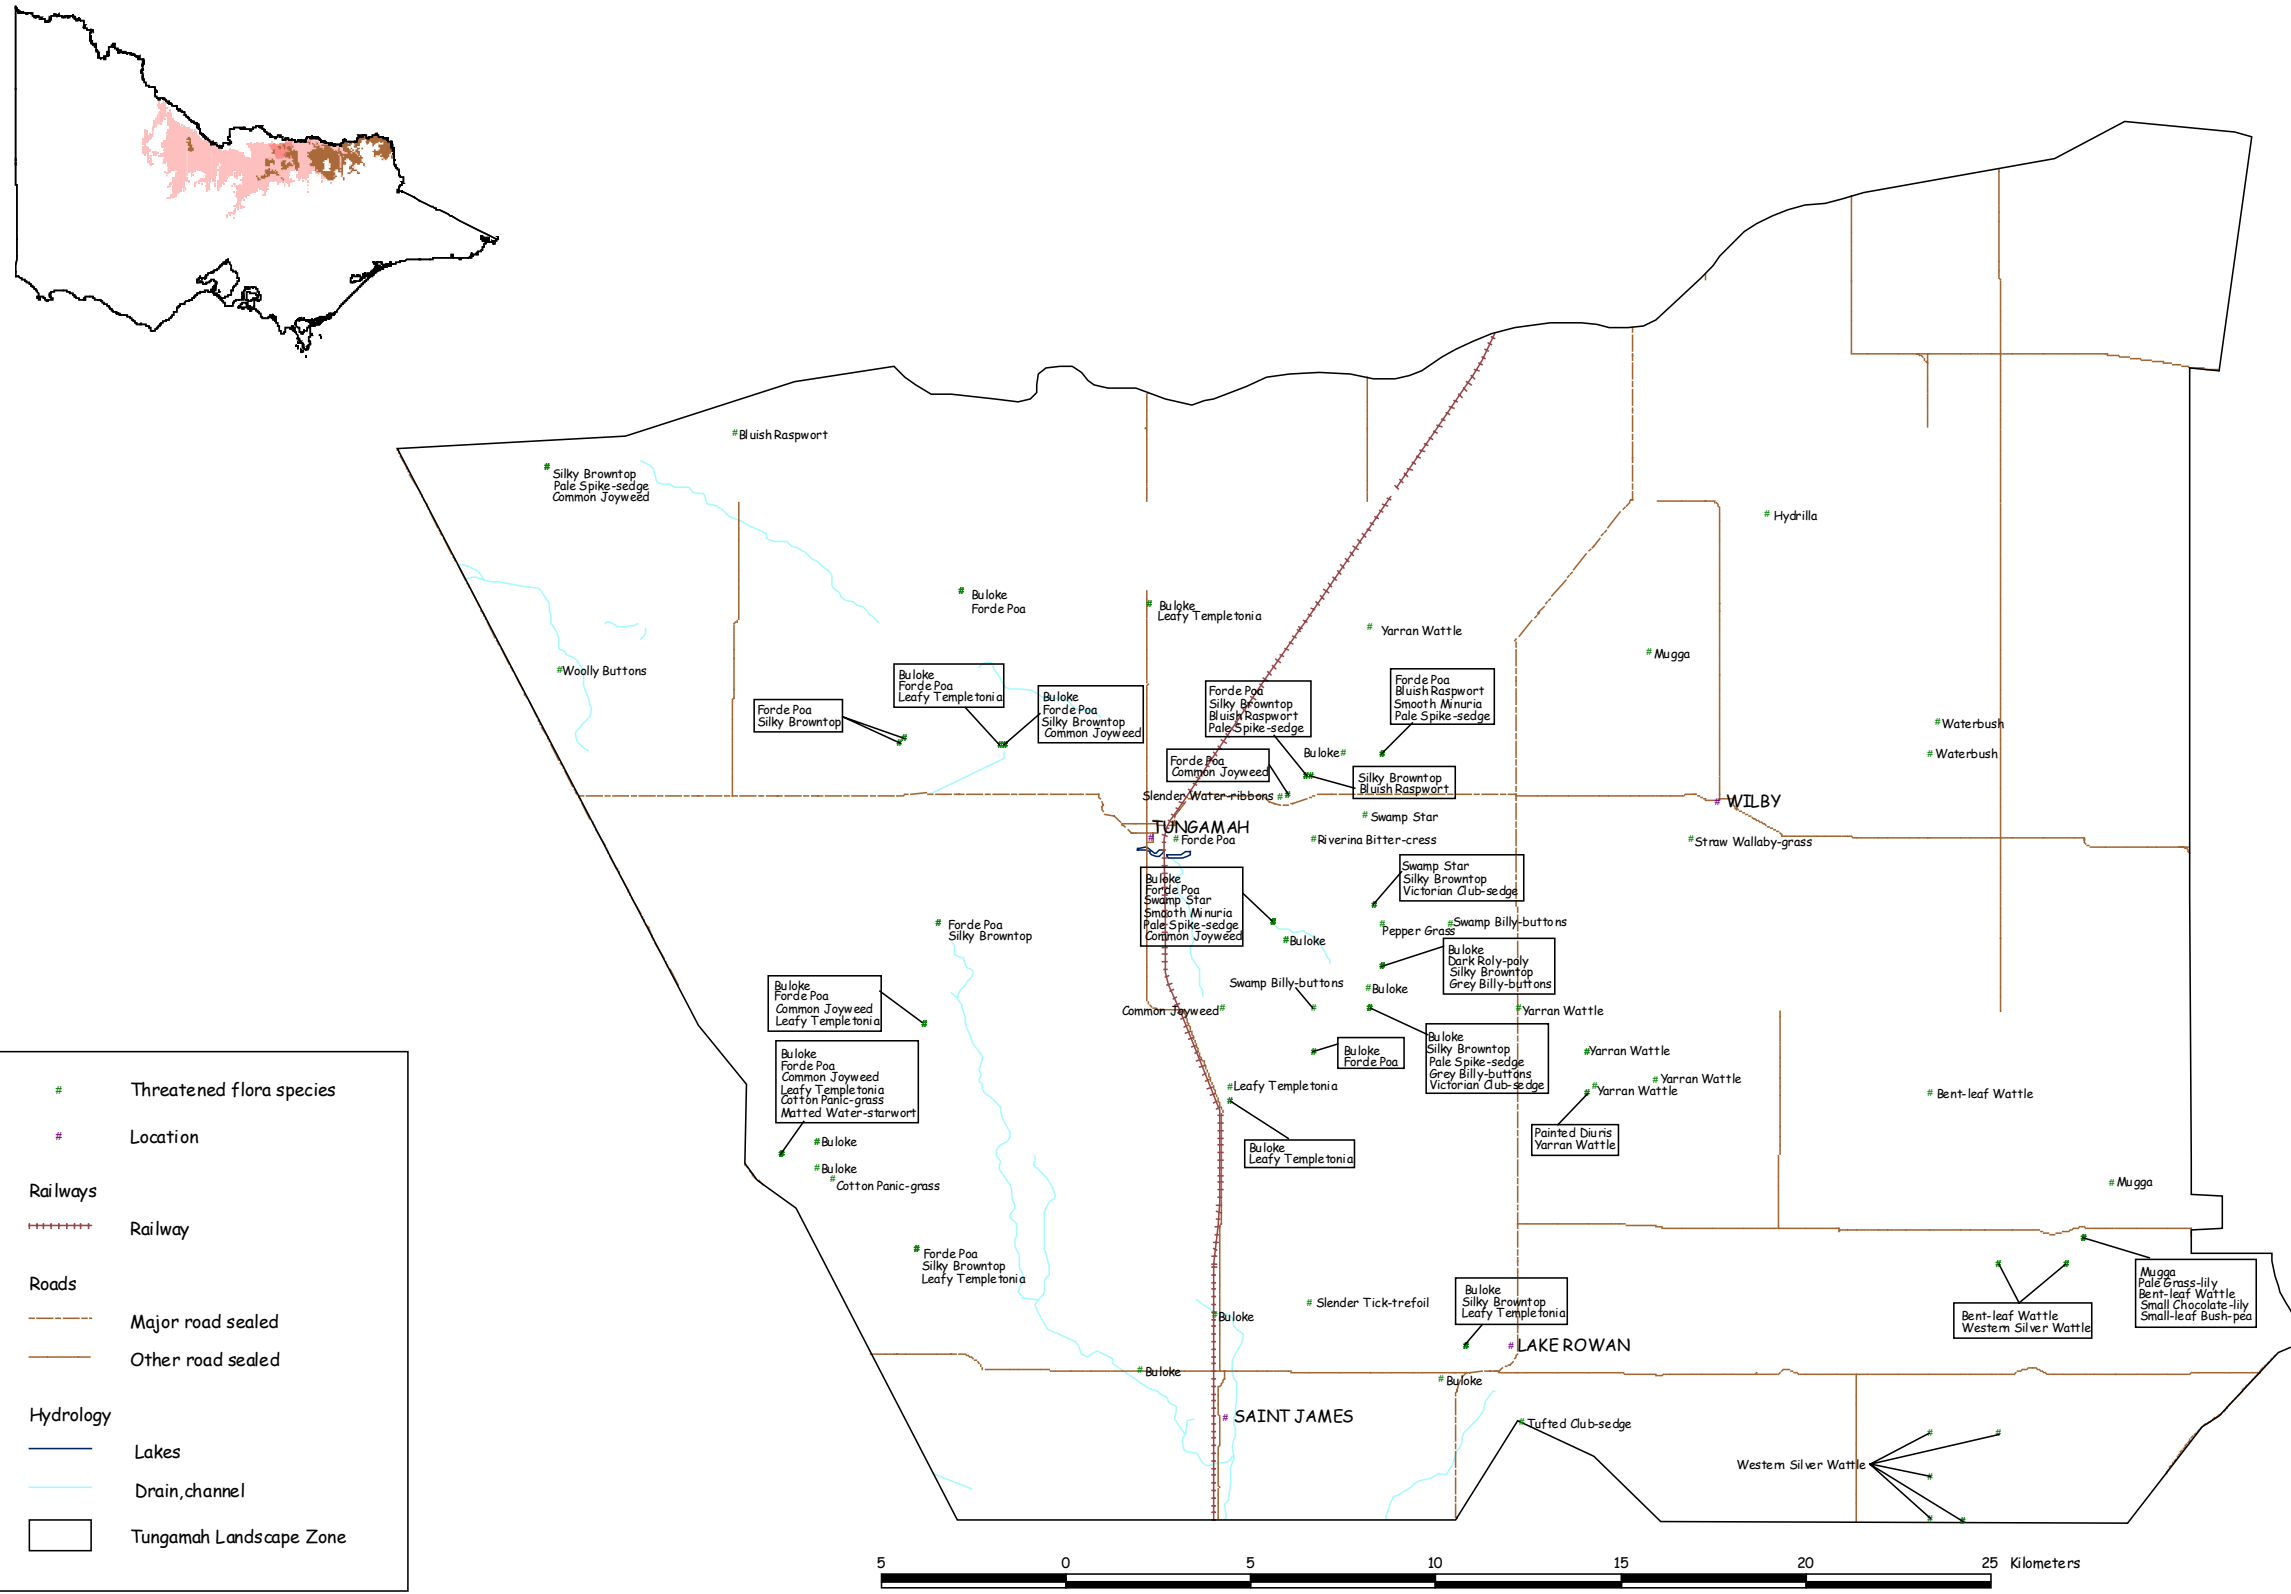

Map 37. Pre-1750 EVCs in the North East Goulburn Broken - Tungamah Landscape Zone

Map 38. Current EVCs in the North East Goulburn Broken - Tungamah Landscape Zone

Map 39. Current EVC Conservation Significance in the North East Goulburn Broken - Tungamah Landscape Zone

Map 40. Threatened Flora in the North East Goulburn Broken - Tungamah Landscape Zone

Map 42. 1A species and management actions in the North East Goulburn Broken - Tungamah Landscape Zone