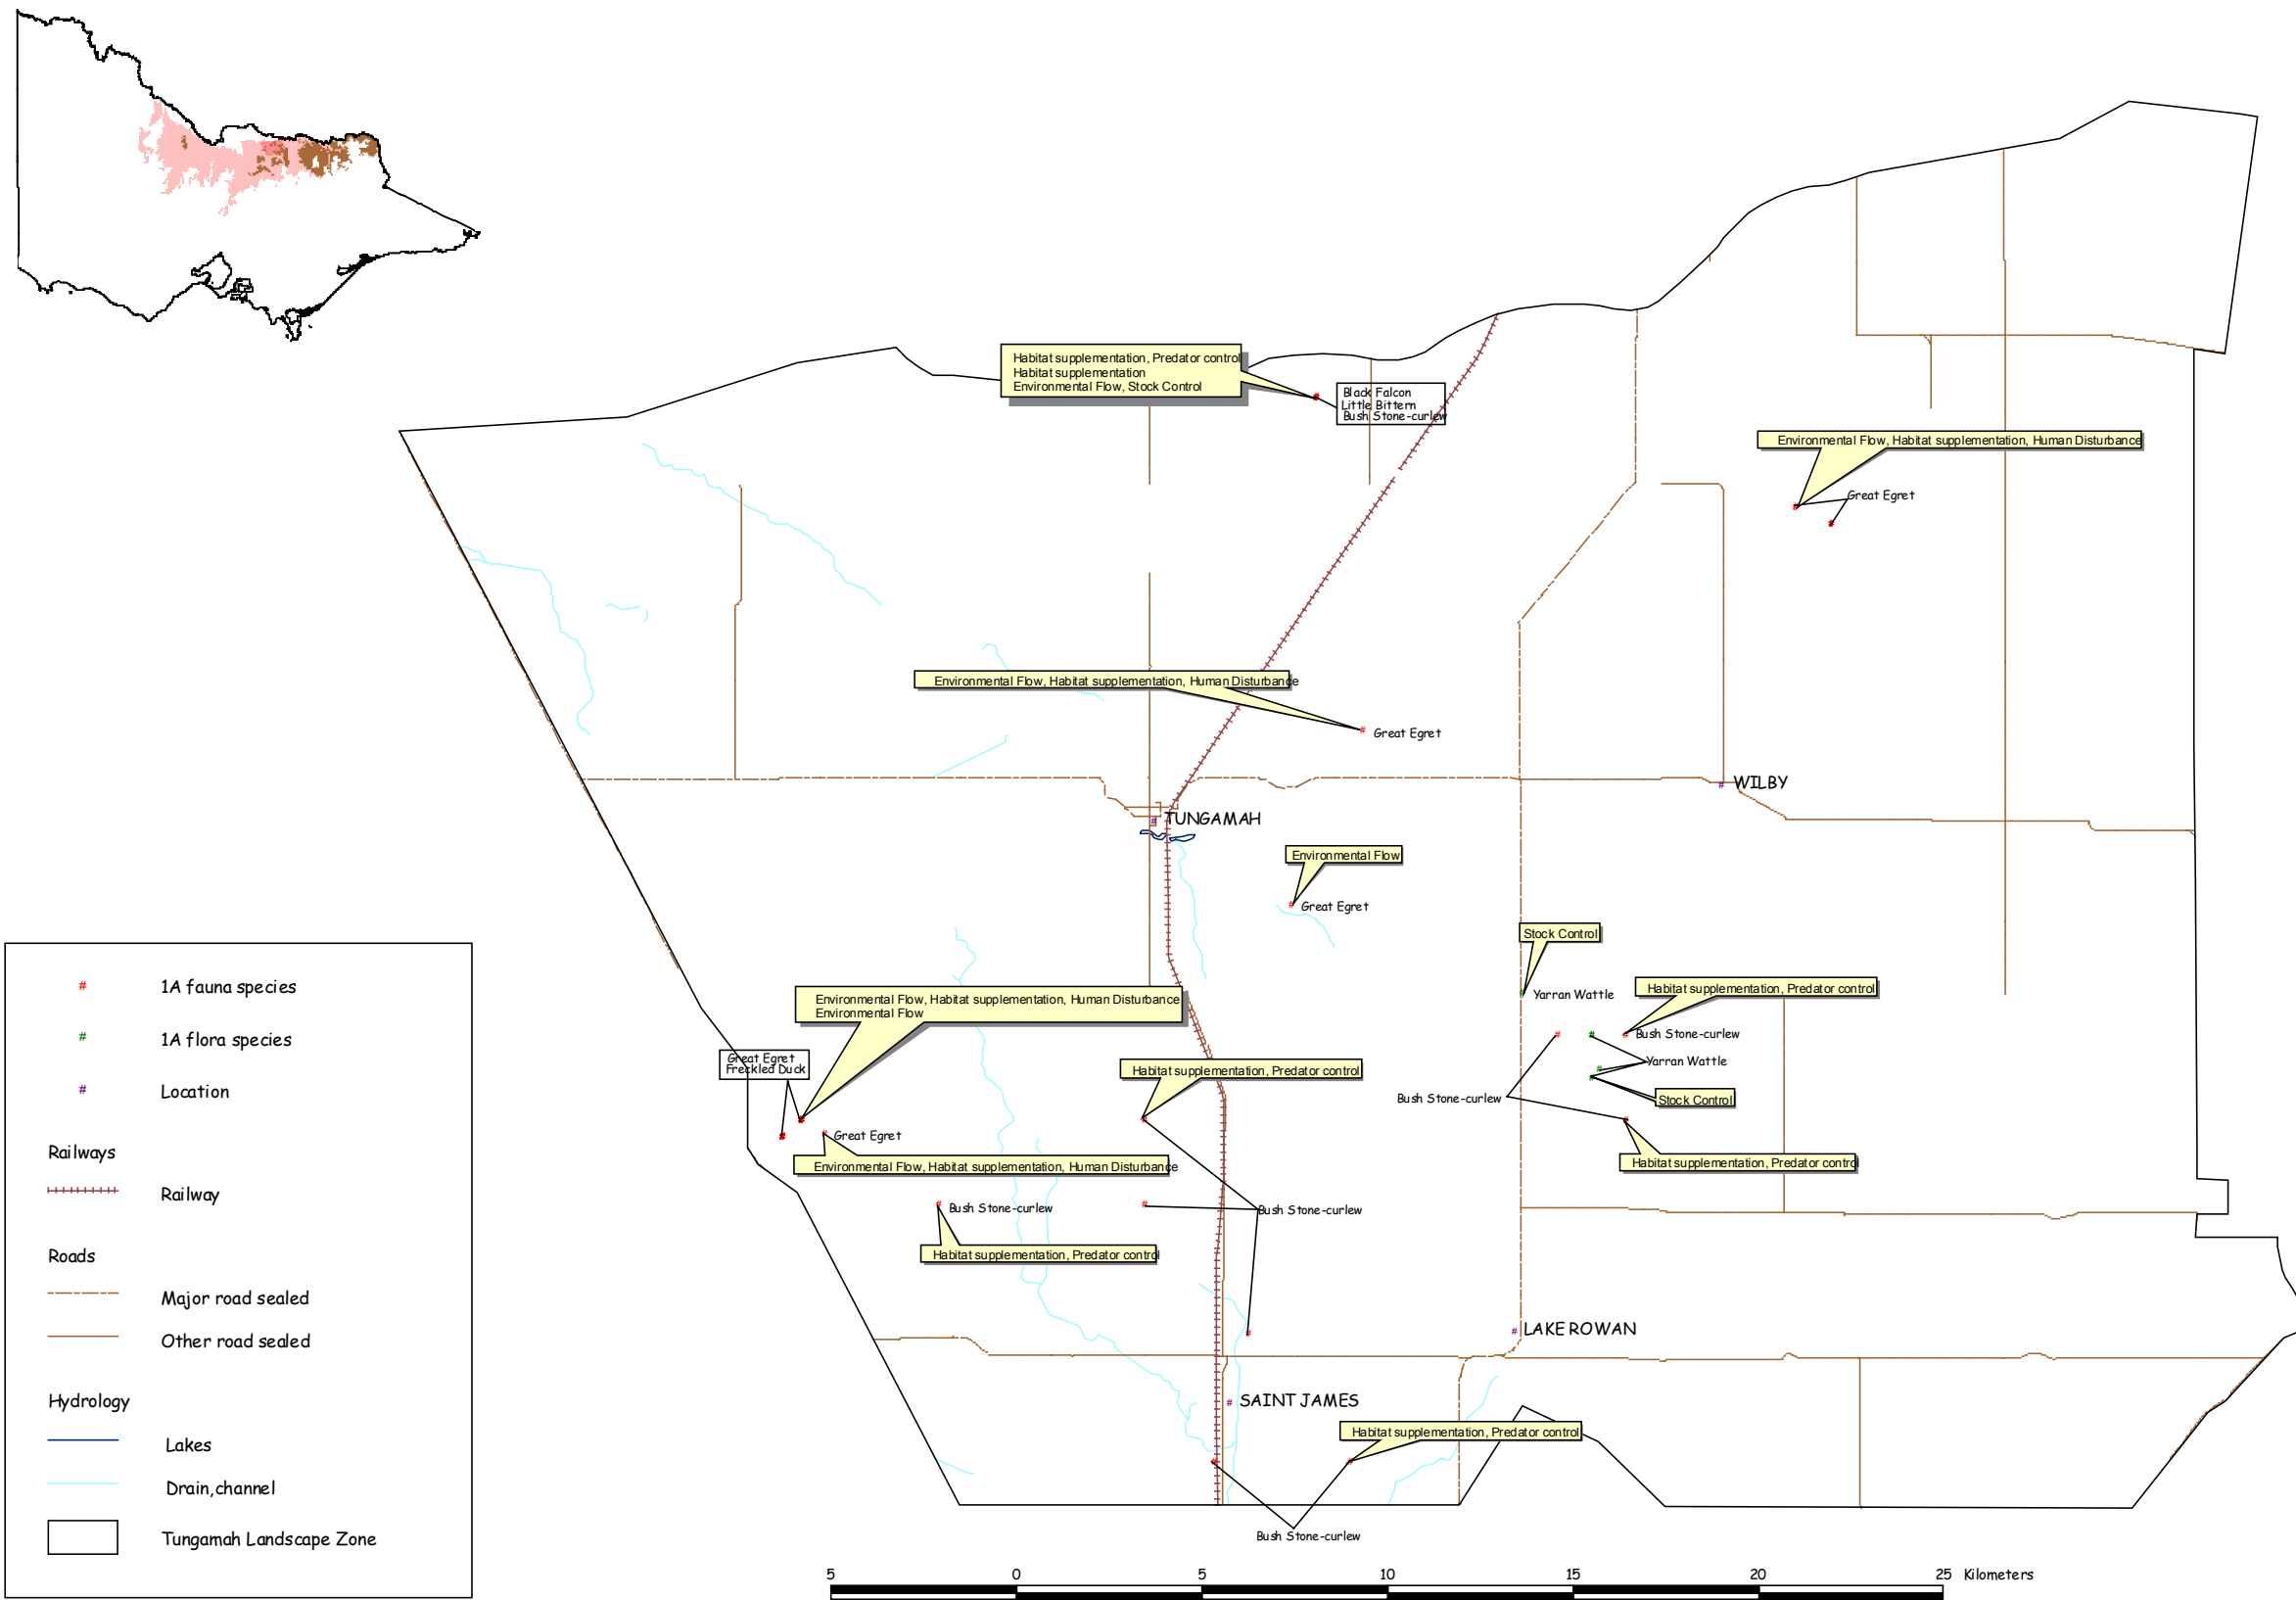

Map 37. Pre-1750 EVCs in the North East Goulburn Broken - Tungamah Landscape Zone

Map 38. Current EVCs in the North East Goulburn Broken - Tungamah Landscape Zone

Map 39. Current EVC Conservation Significance in the North East Goulburn Broken - Tungamah Landscape Zone

Map 40. Threatened Flora in the North East Goulburn Broken - Tungamah Landscape Zone

Map 42. 1A species and management actions in the North East Goulburn Broken - Tungamah Landscape Zone