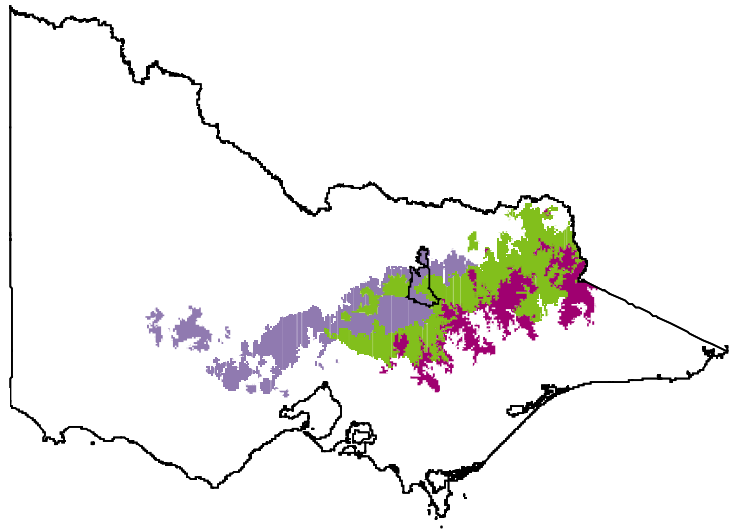

Map 43. Pre-1750 EVCs in the Samaria Landscape Zone

Map 44. Current EVCs in the Samaria Landscape Zone

Map 45. Current EVC Bioregional Conservation Significance showing public land boundaries in the Samaria Landscape Zone

Map 46. Public Land boundaries (with LCC/ECC numbers) in the Samaria Landscape Zone

Map 47. Threatened flora species in the Samaria Landscape Zone

Map 48. Threatened fauna species in the Samaria Landscape Zone

Map 49. 1A species and management actions in the Samaria Landscape Zone