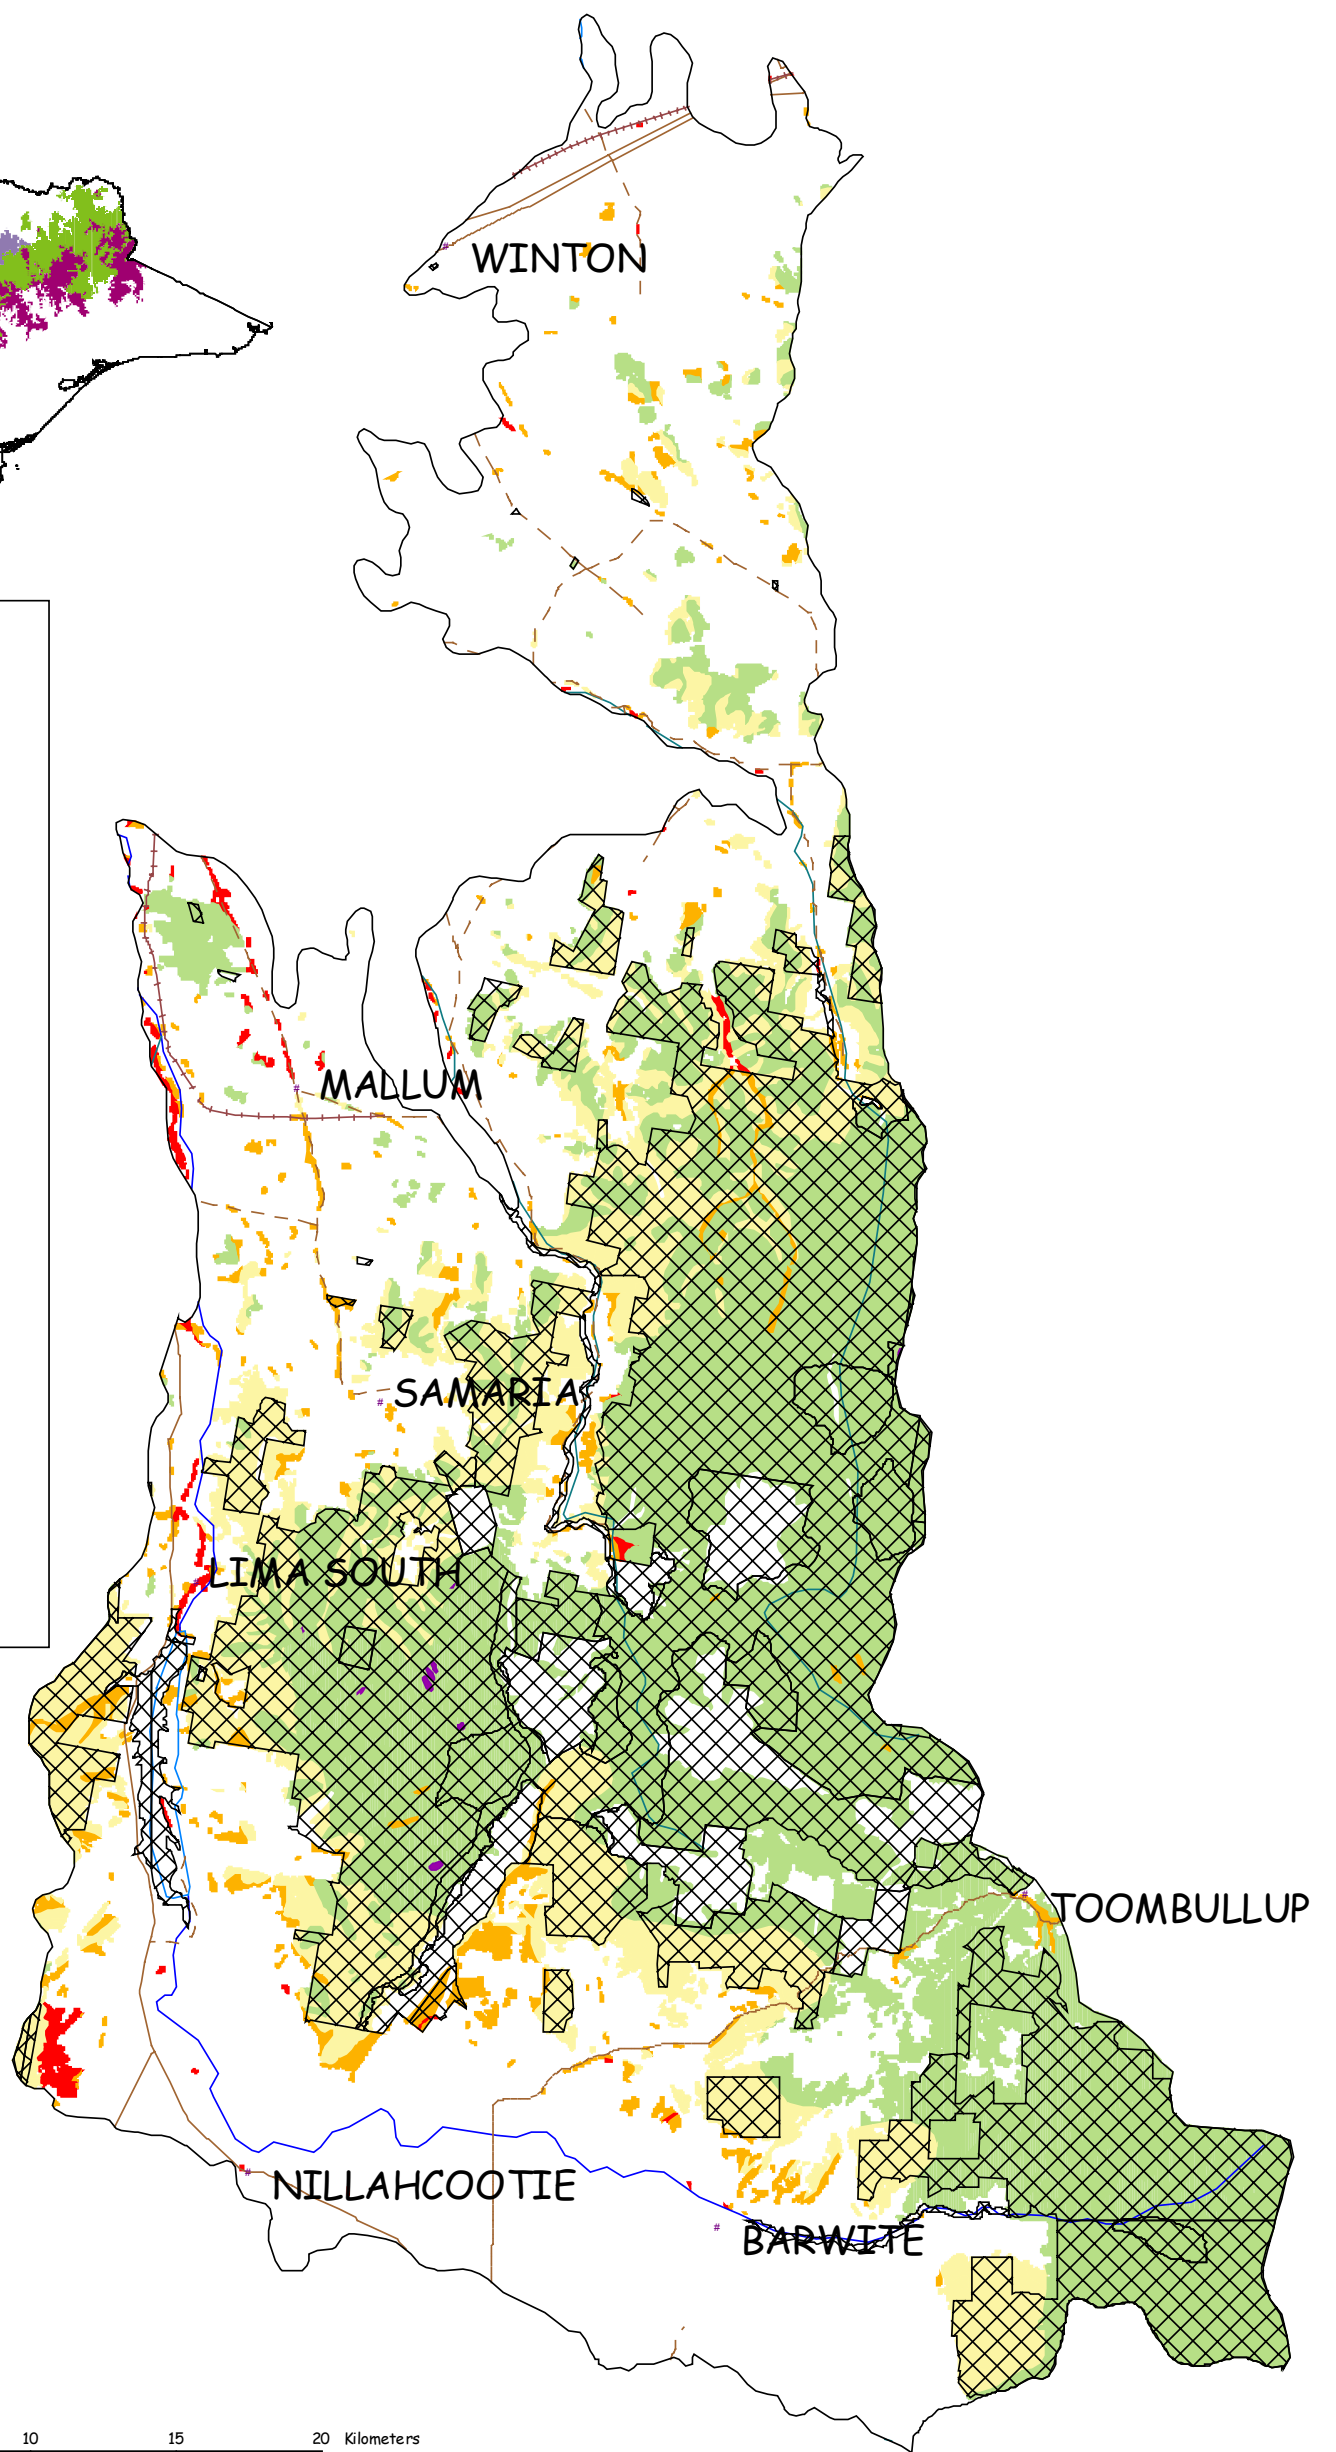

Map 43. Pre-1750 EVCs in the Samaria Landscape Zone

Map 44. Current EVCs in the Samaria Landscape Zone

Map 45. Current EVC Bioregional Conservation Significance showing public land boundaries in the Samaria Landscape Zone

Map 46. Public Land boundaries (with LCC/ECC numbers) in the Samaria Landscape Zone

Map 47. Threatened flora species in the Samaria Landscape Zone

Map 48. Threatened fauna species in the Samaria Landscape Zone

Map 49. 1A species and management actions in the Samaria Landscape Zone