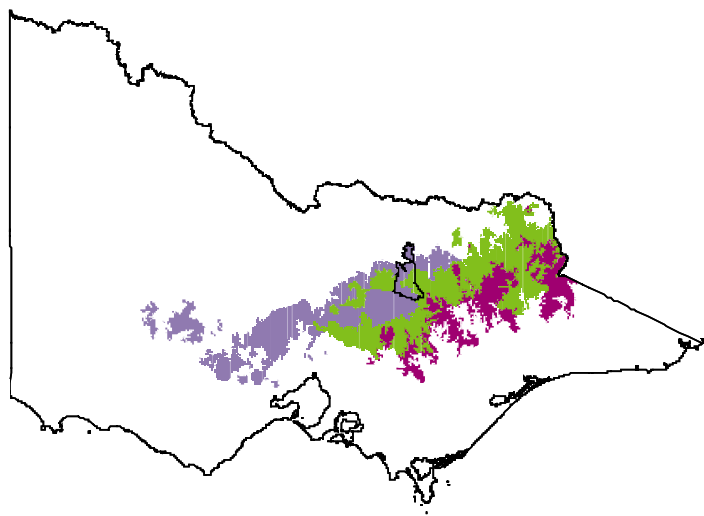

Map 43. Pre-1750 EVCs in the Samaria Landscape Zone

Map 44. Current EVCs in the Samaria Landscape Zone

Map 45. Current EVC Bioregional Conservation Significance showing public land boundaries in the Samaria Landscape Zone

Map 46. Public Land boundaries (with LCC/ECC numbers) in the Samaria Landscape Zone

Map 47. Threatened flora species in the Samaria Landscape Zone

Map 48. Threatened fauna species in the Samaria Landscape Zone

Map 49. 1A species and management actions in the Samaria Landscape Zone