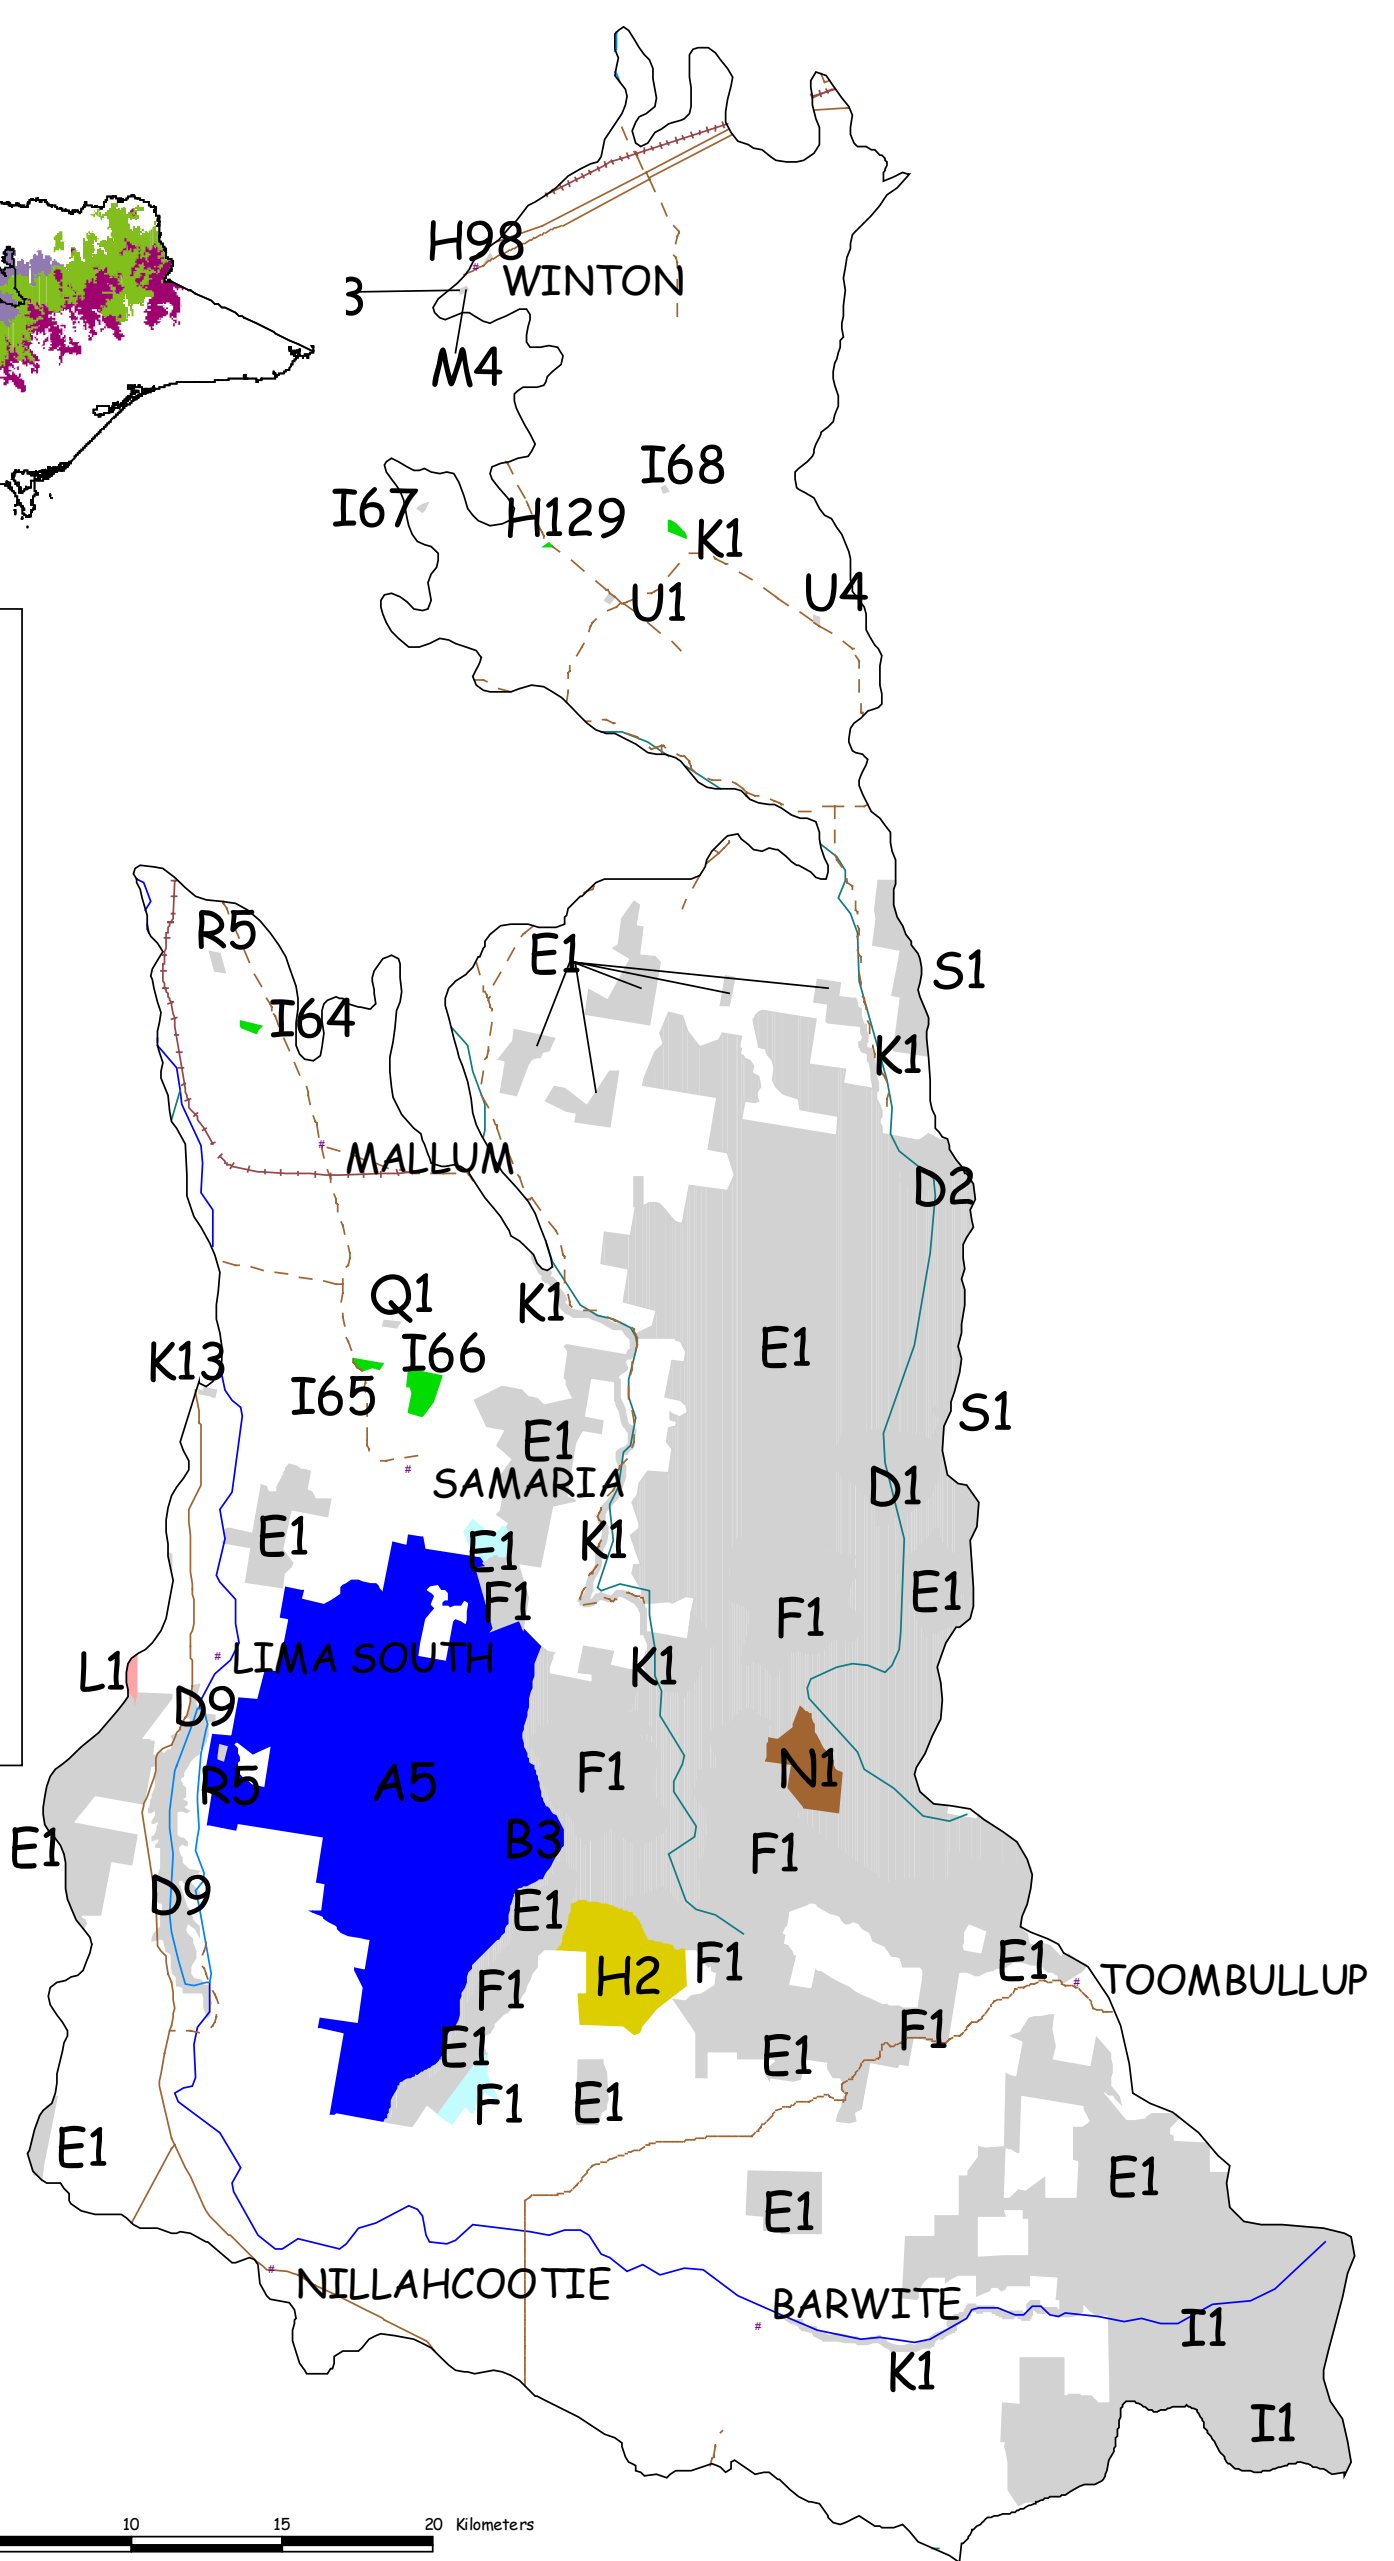

Map 43. Pre-1750 EVCs in the Samaria Landscape Zone

Map 44. Current EVCs in the Samaria Landscape Zone

Map 45. Current EVC Bioregional Conservation Significance showing public land boundaries in the Samaria Landscape Zone

Map 46. Public Land boundaries (with LCC/ECC numbers) in the Samaria Landscape Zone

Map 47. Threatened flora species in the Samaria Landscape Zone

Map 48. Threatened fauna species in the Samaria Landscape Zone

Map 49. 1A species and management actions in the Samaria Landscape Zone