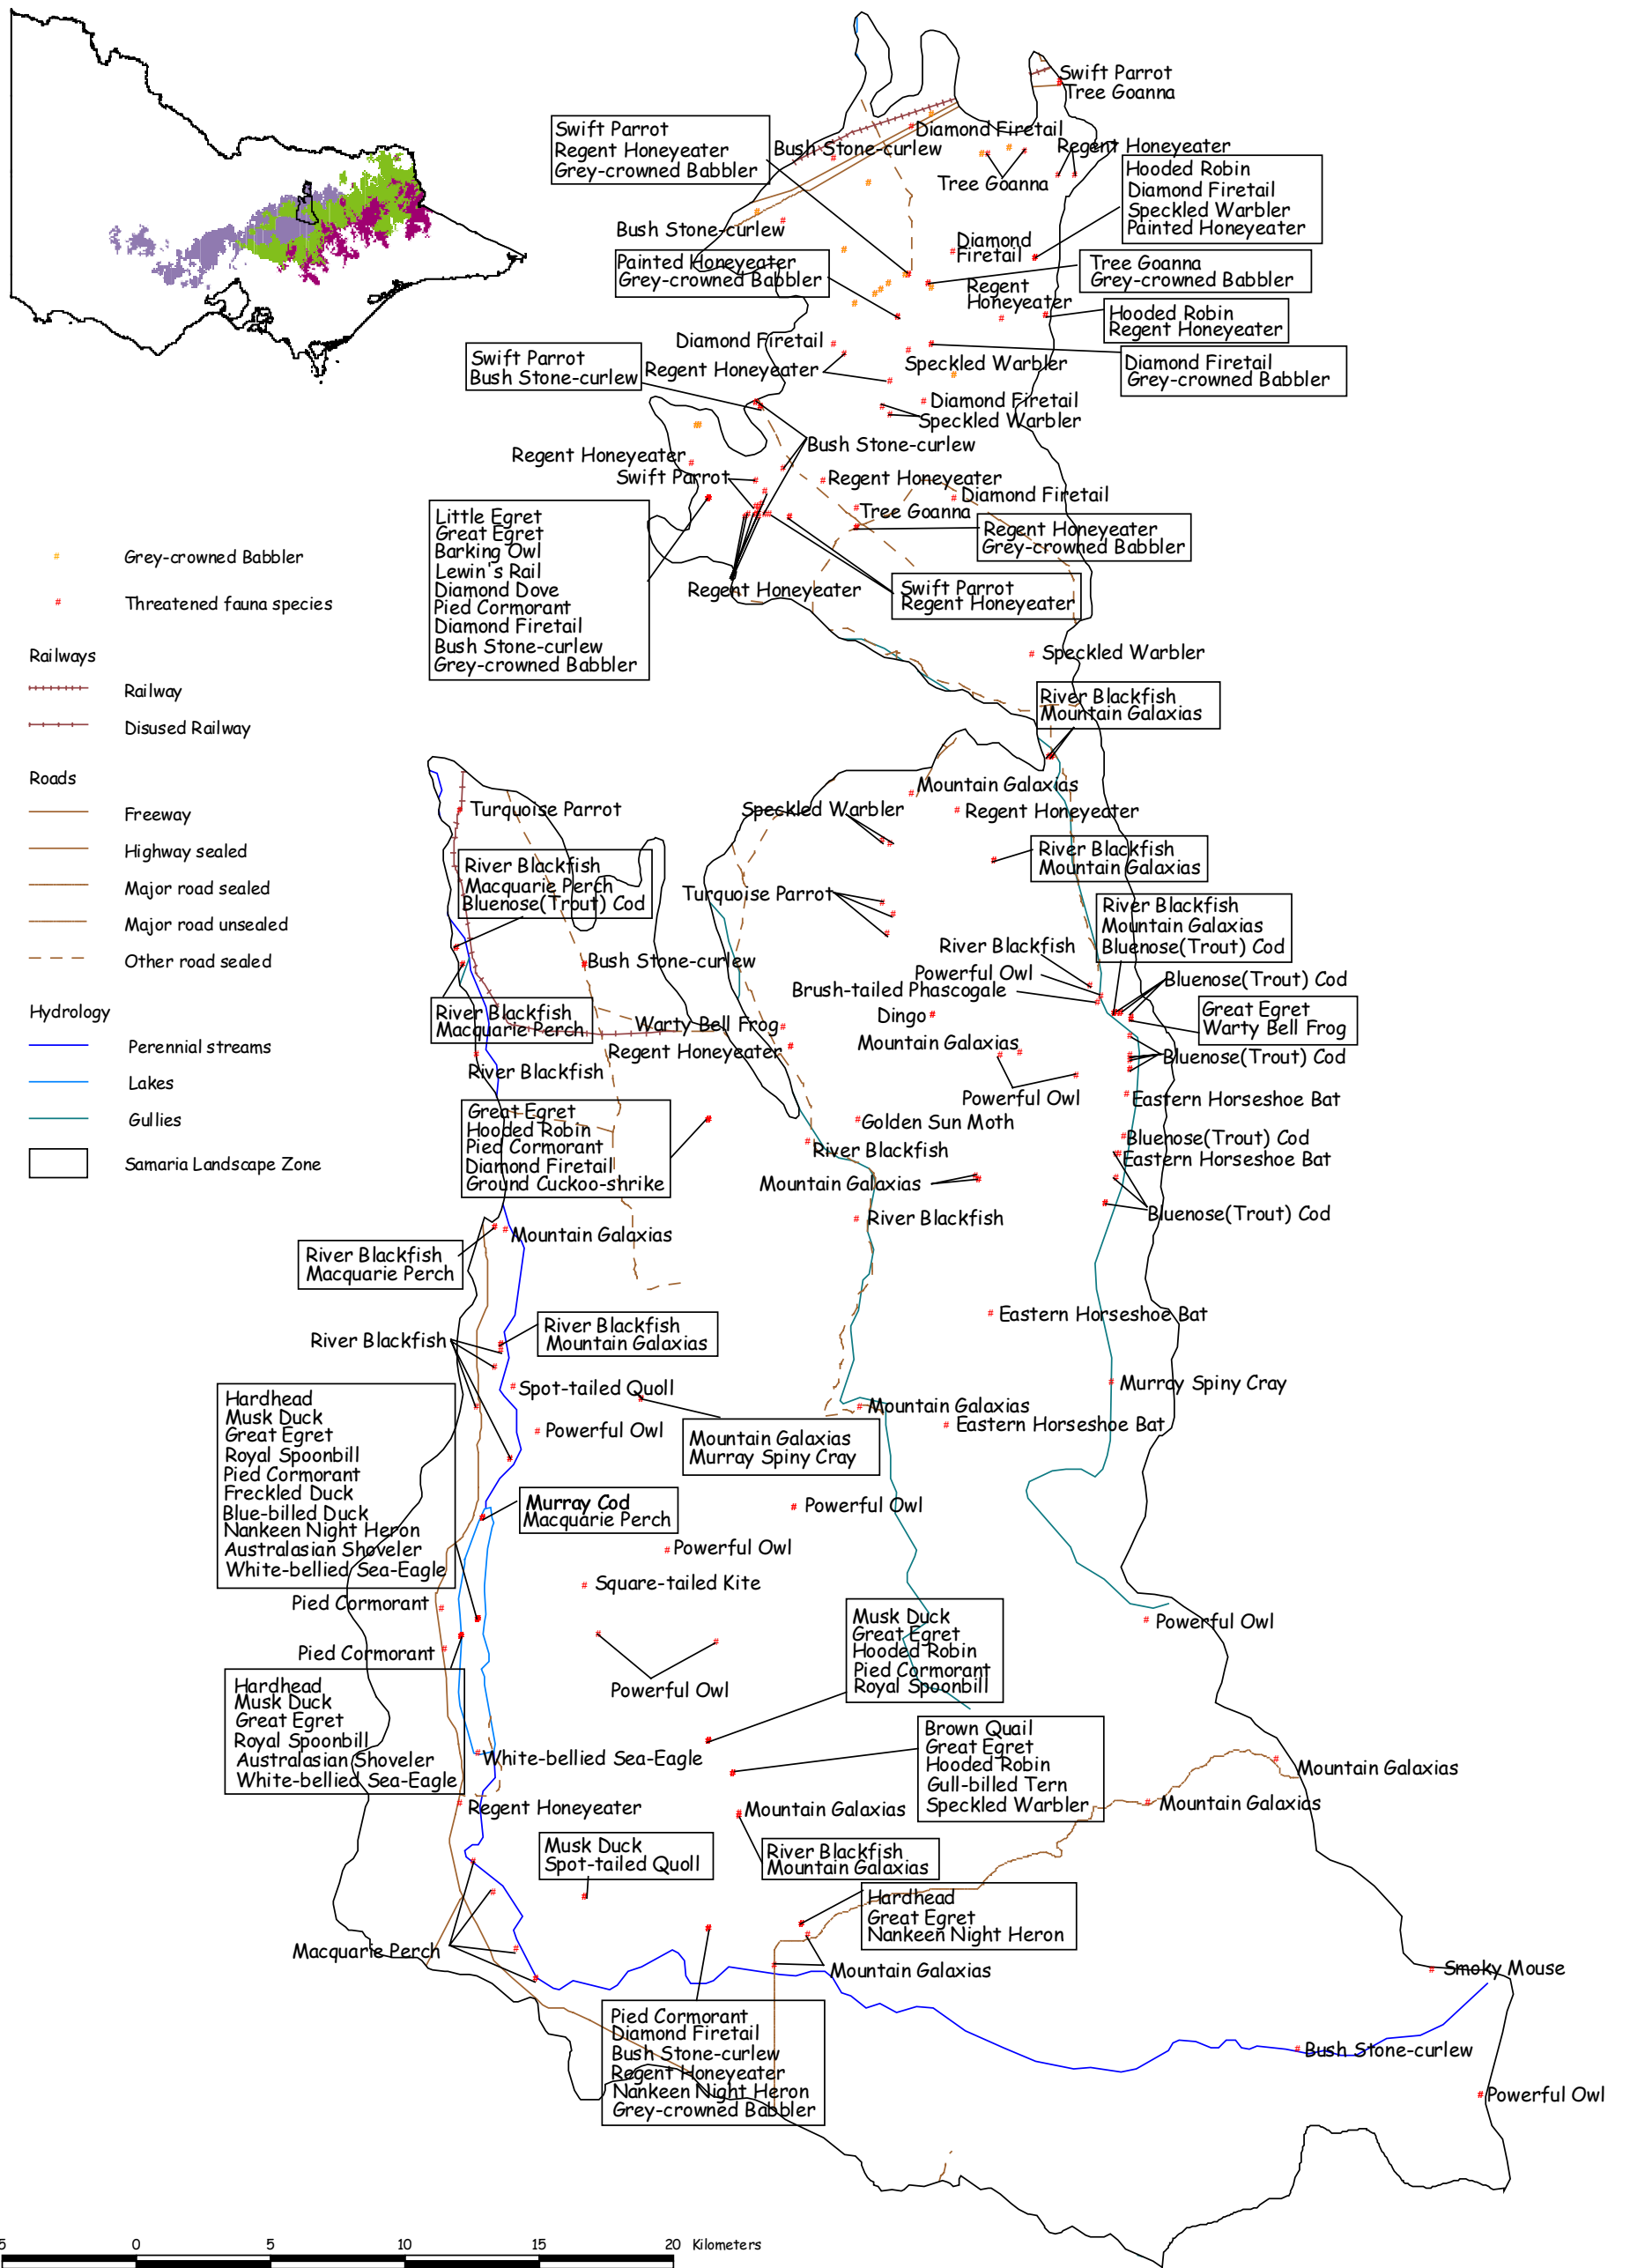

Map 43. Pre-1750 EVCs in the Samaria Landscape Zone

Map 44. Current EVCs in the Samaria Landscape Zone

Map 45. Current EVC Bioregional Conservation Significance showing public land boundaries in the Samaria Landscape Zone

Map 46. Public Land boundaries (with LCC/ECC numbers) in the Samaria Landscape Zone

Map 47. Threatened flora species in the Samaria Landscape Zone

Map 48. Threatened fauna species in the Samaria Landscape Zone

Map 49. 1A species and management actions in the Samaria Landscape Zone