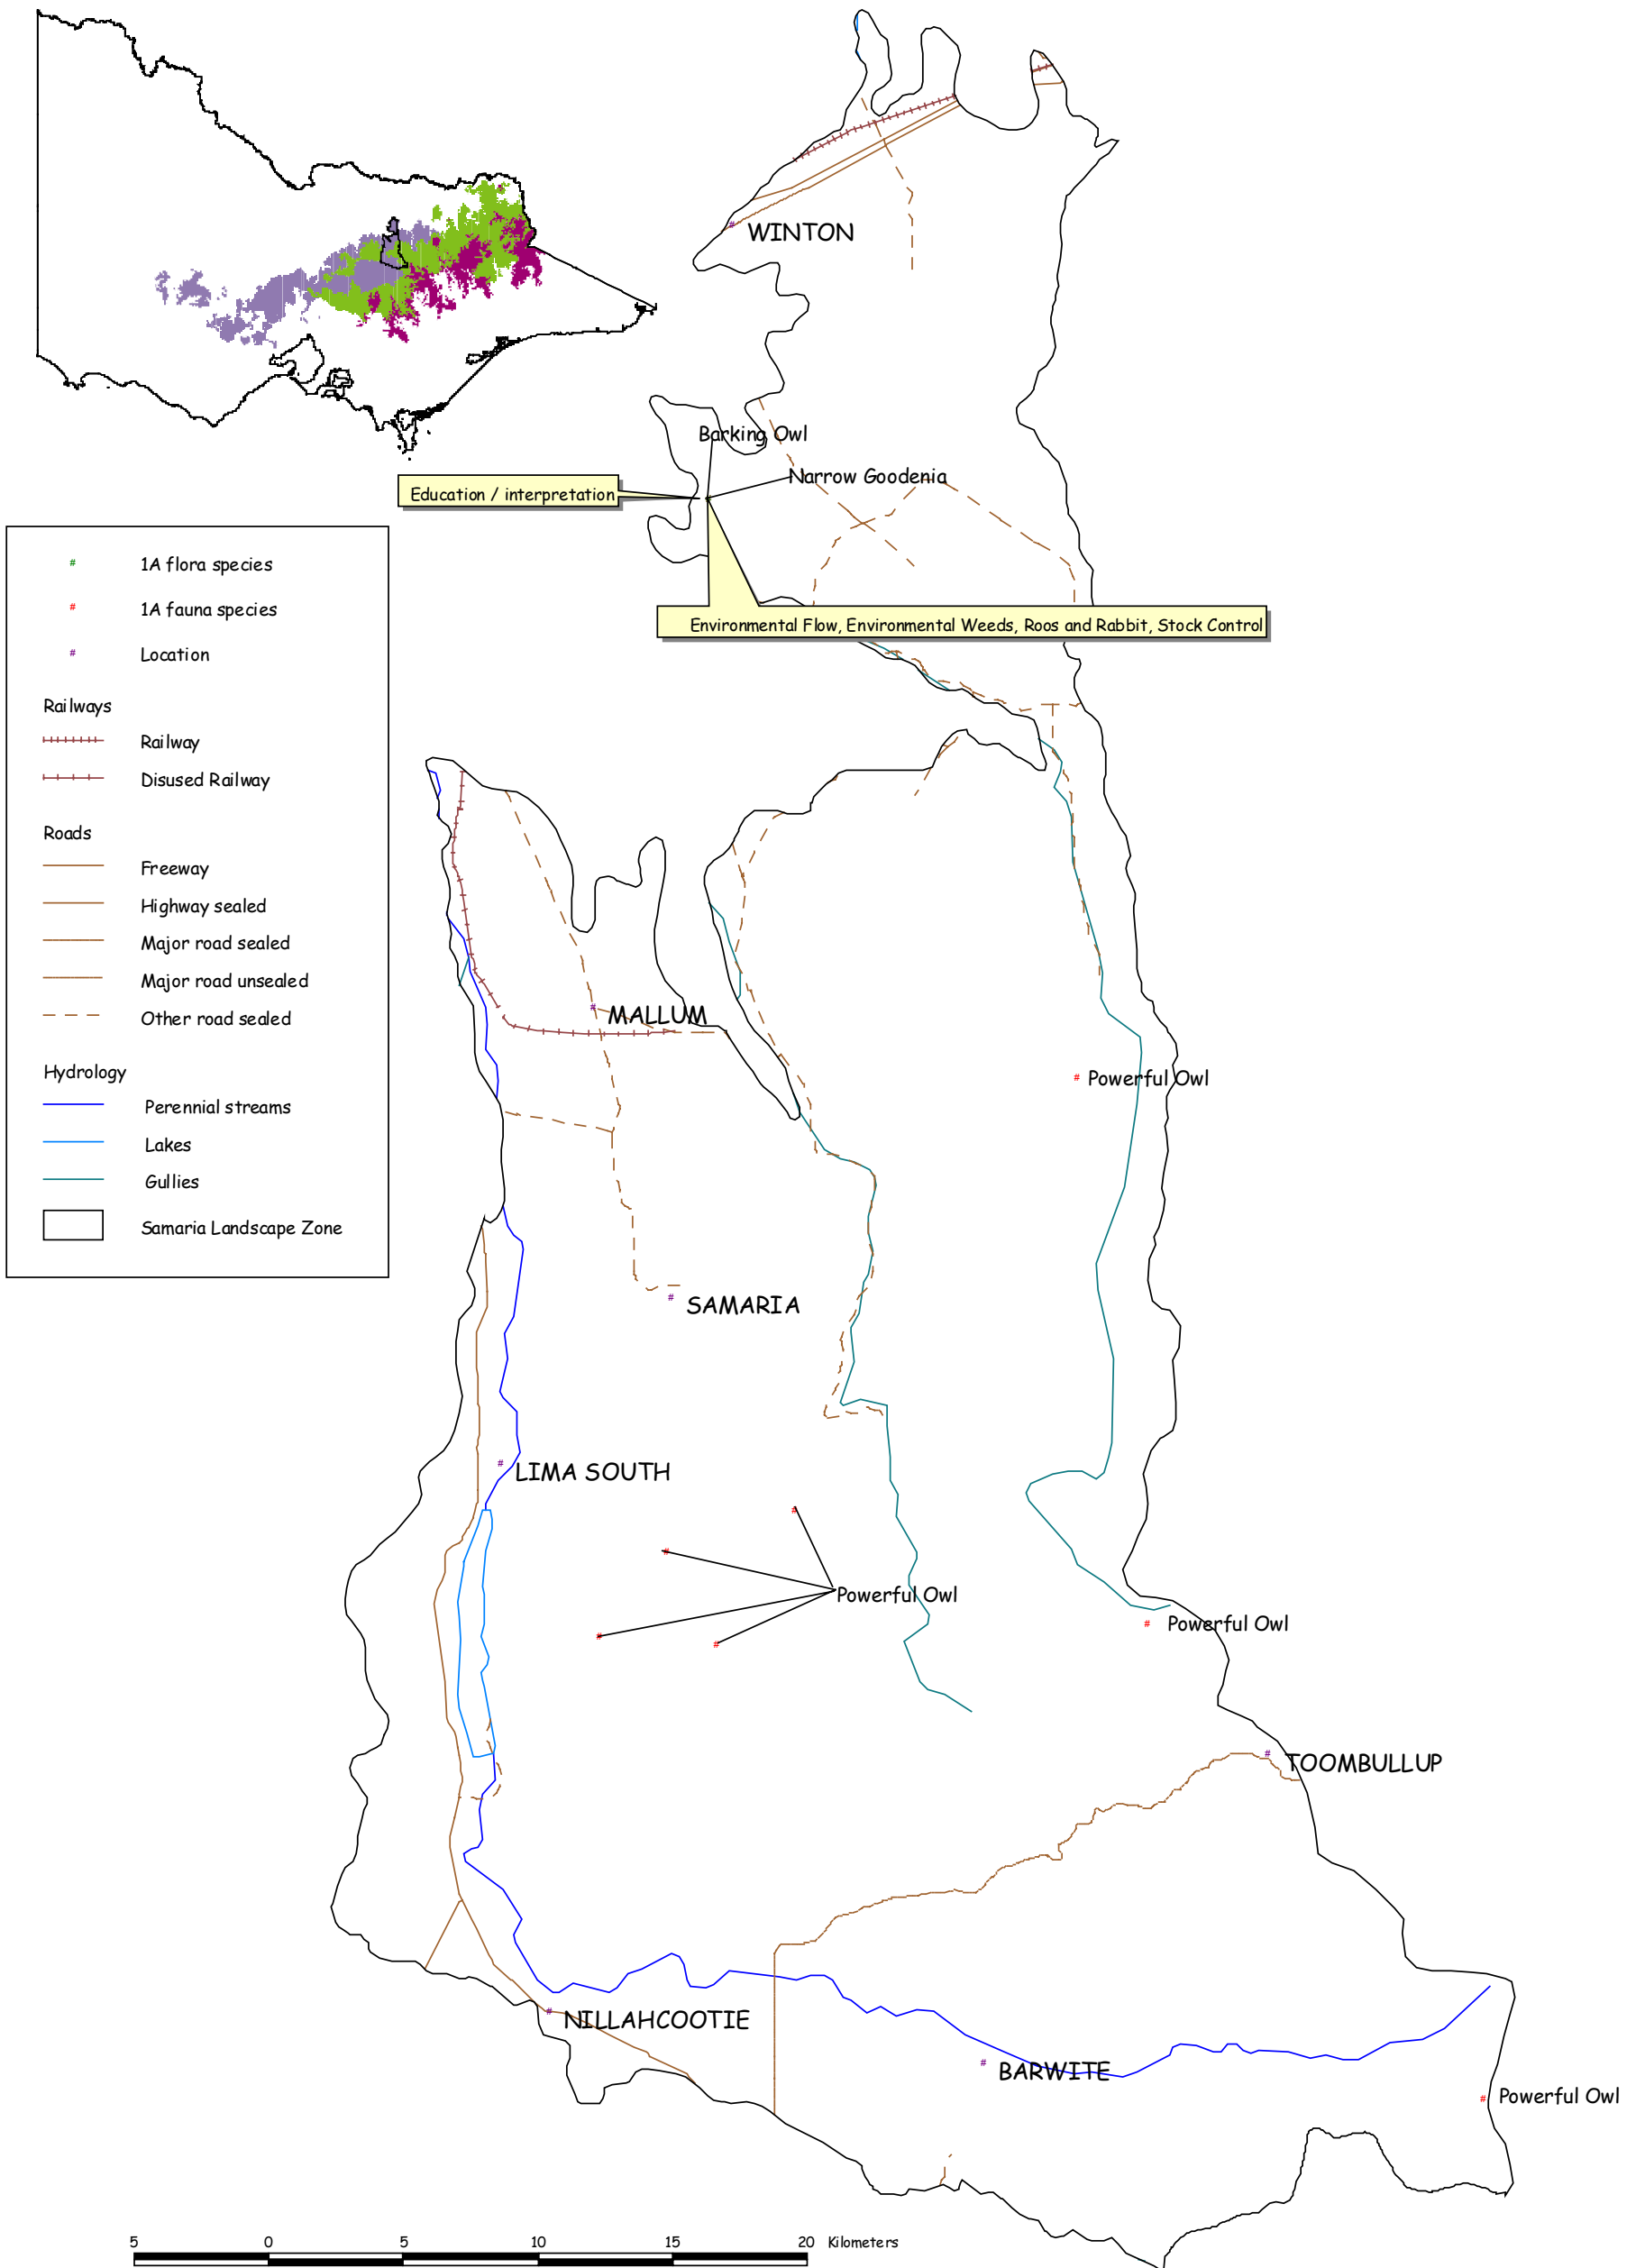

Map 43. Pre-1750 EVCs in the Samaria Landscape Zone

Map 44. Current EVCs in the Samaria Landscape Zone

Map 45. Current EVC Bioregional Conservation Significance showing public land boundaries in the Samaria Landscape Zone

Map 46. Public Land boundaries (with LCC/ECC numbers) in the Samaria Landscape Zone

Map 47. Threatened flora species in the Samaria Landscape Zone

Map 48. Threatened fauna species in the Samaria Landscape Zone

Map 49. 1A species and management actions in the Samaria Landscape Zone