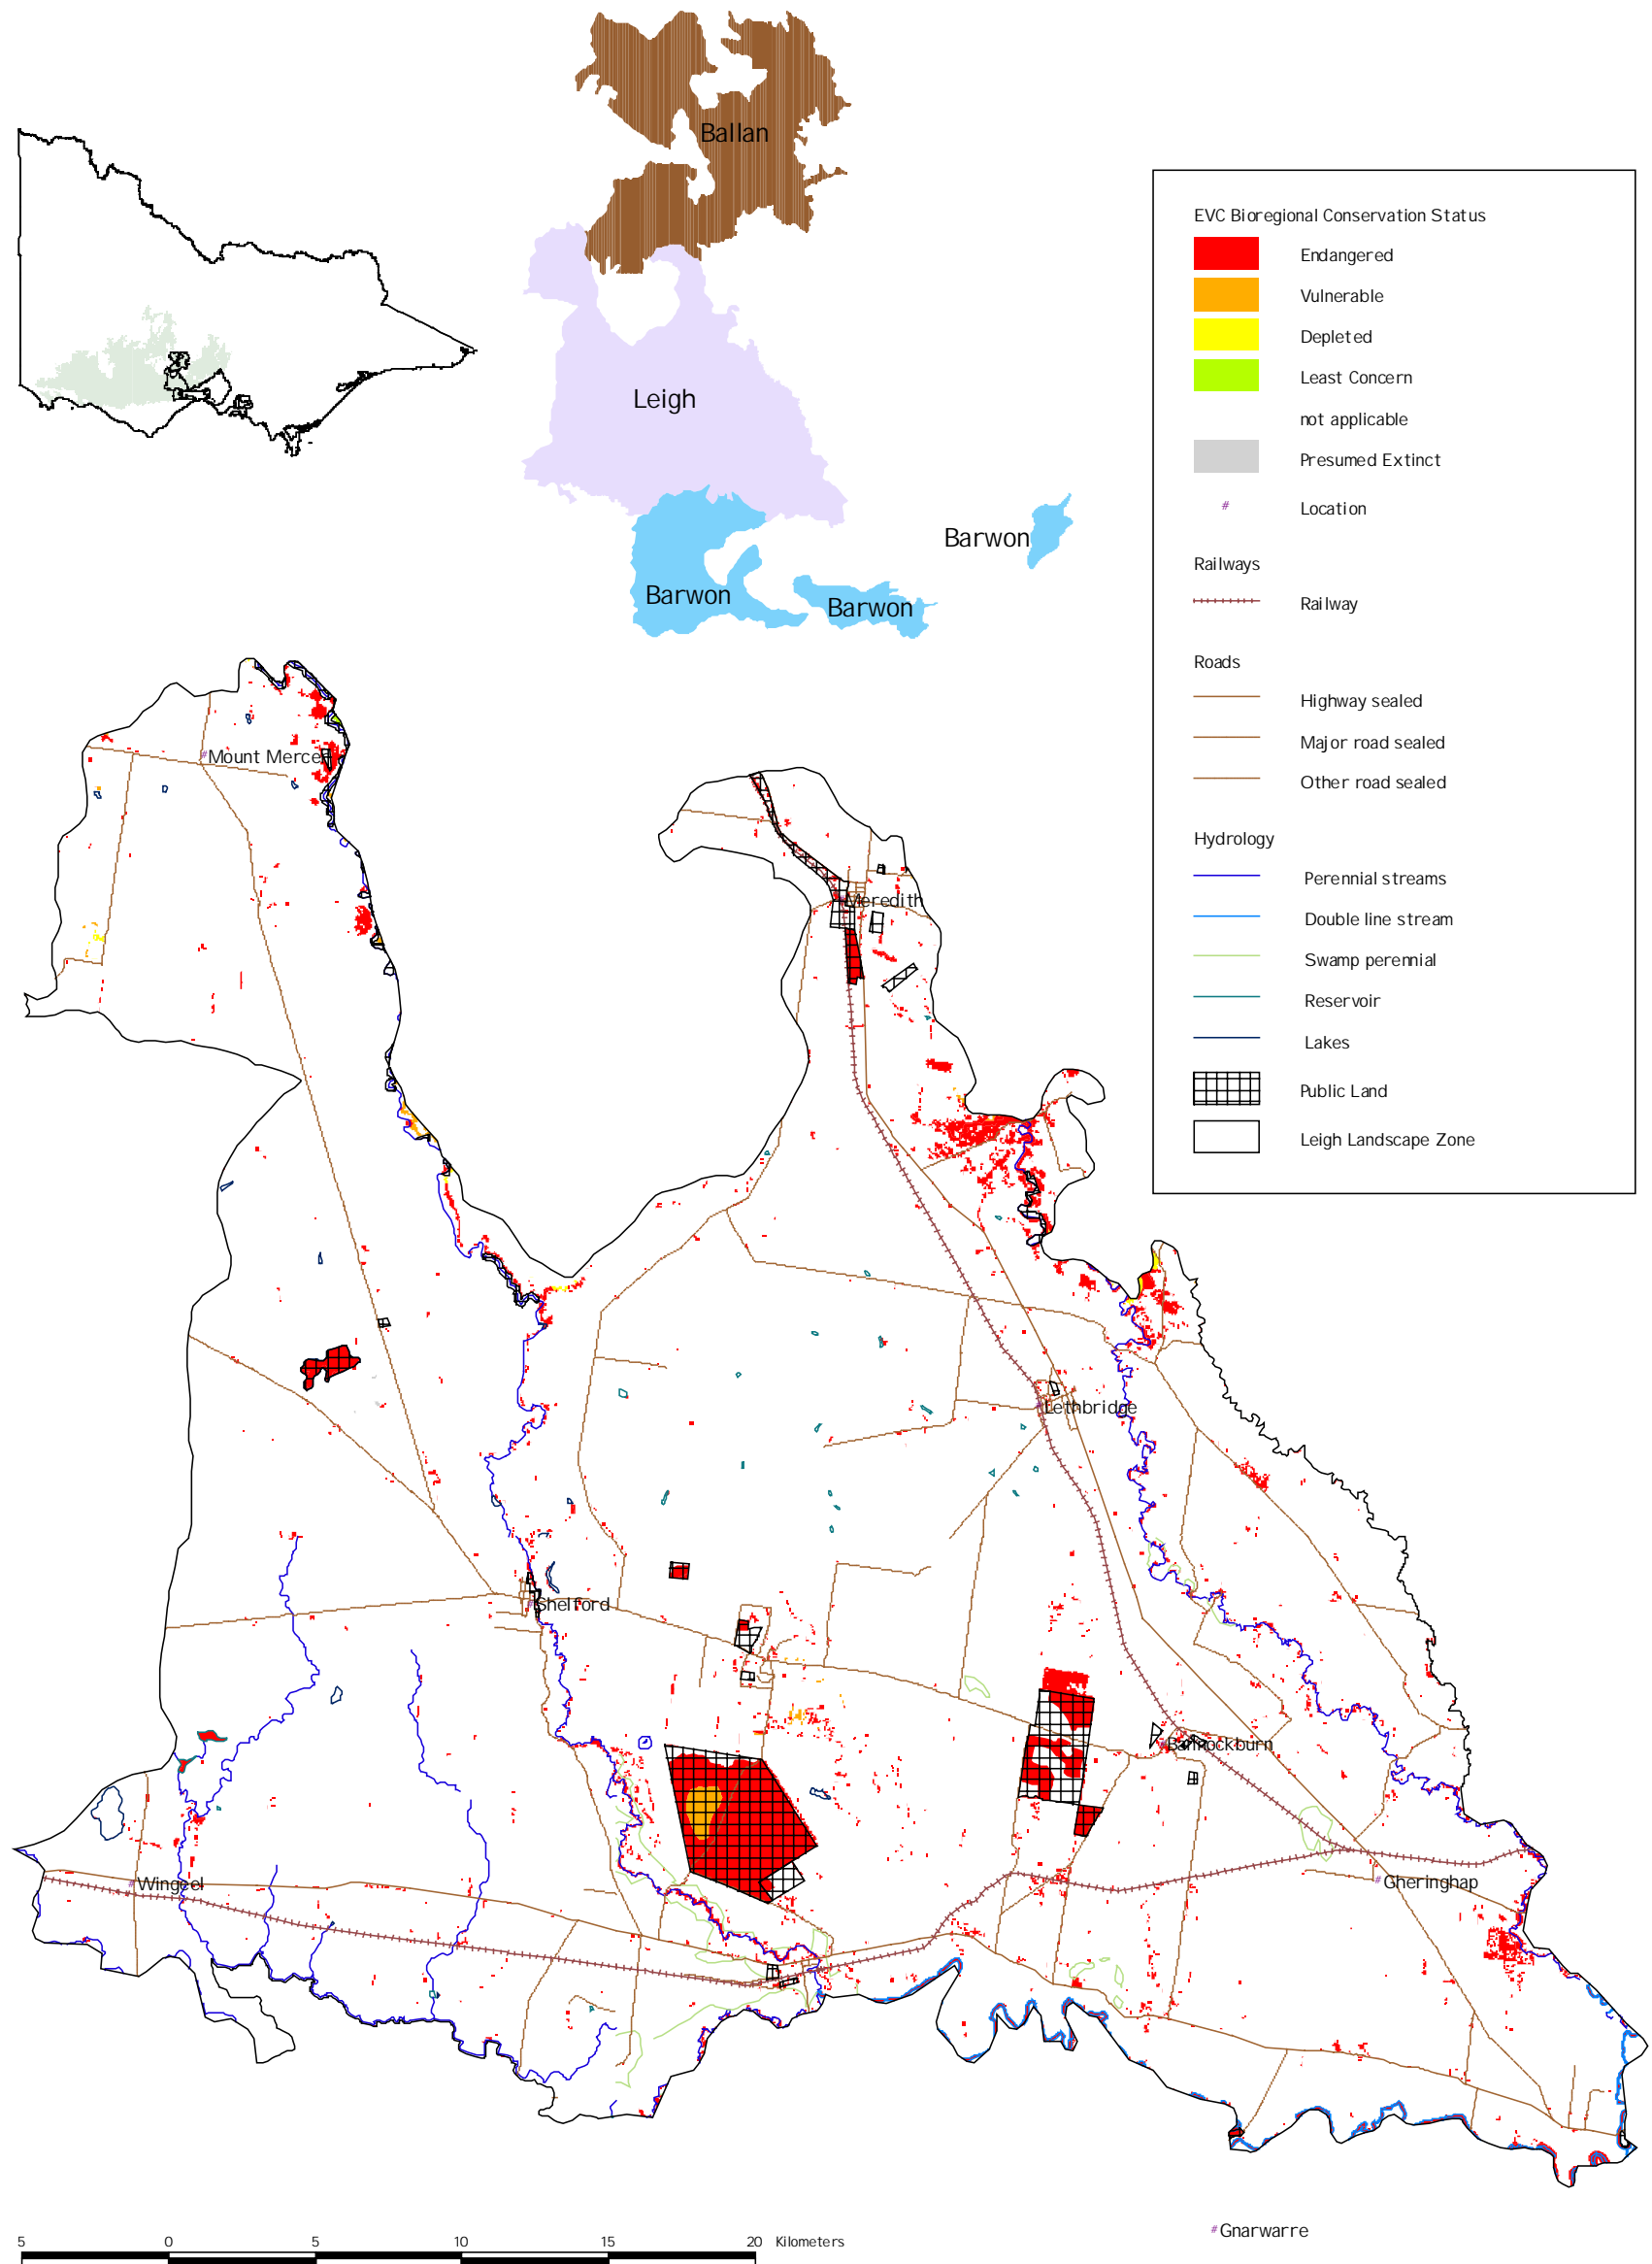

Map 29. Pre-1750 EVCs in the Leigh Zone, Victorian Volcanic Plain bioregion

Map 30. Current EVCs in the Leigh Zone, Victorian Volcanic Plain bioregion

Map 31. Current EVC conservation significance and public land boundaries in Leigh Zone, Victorian Volcanic Plain bioregion

Map 34. 1A species and management actions in the Leigh Zone, Victorian Volcanic Plain bioregion