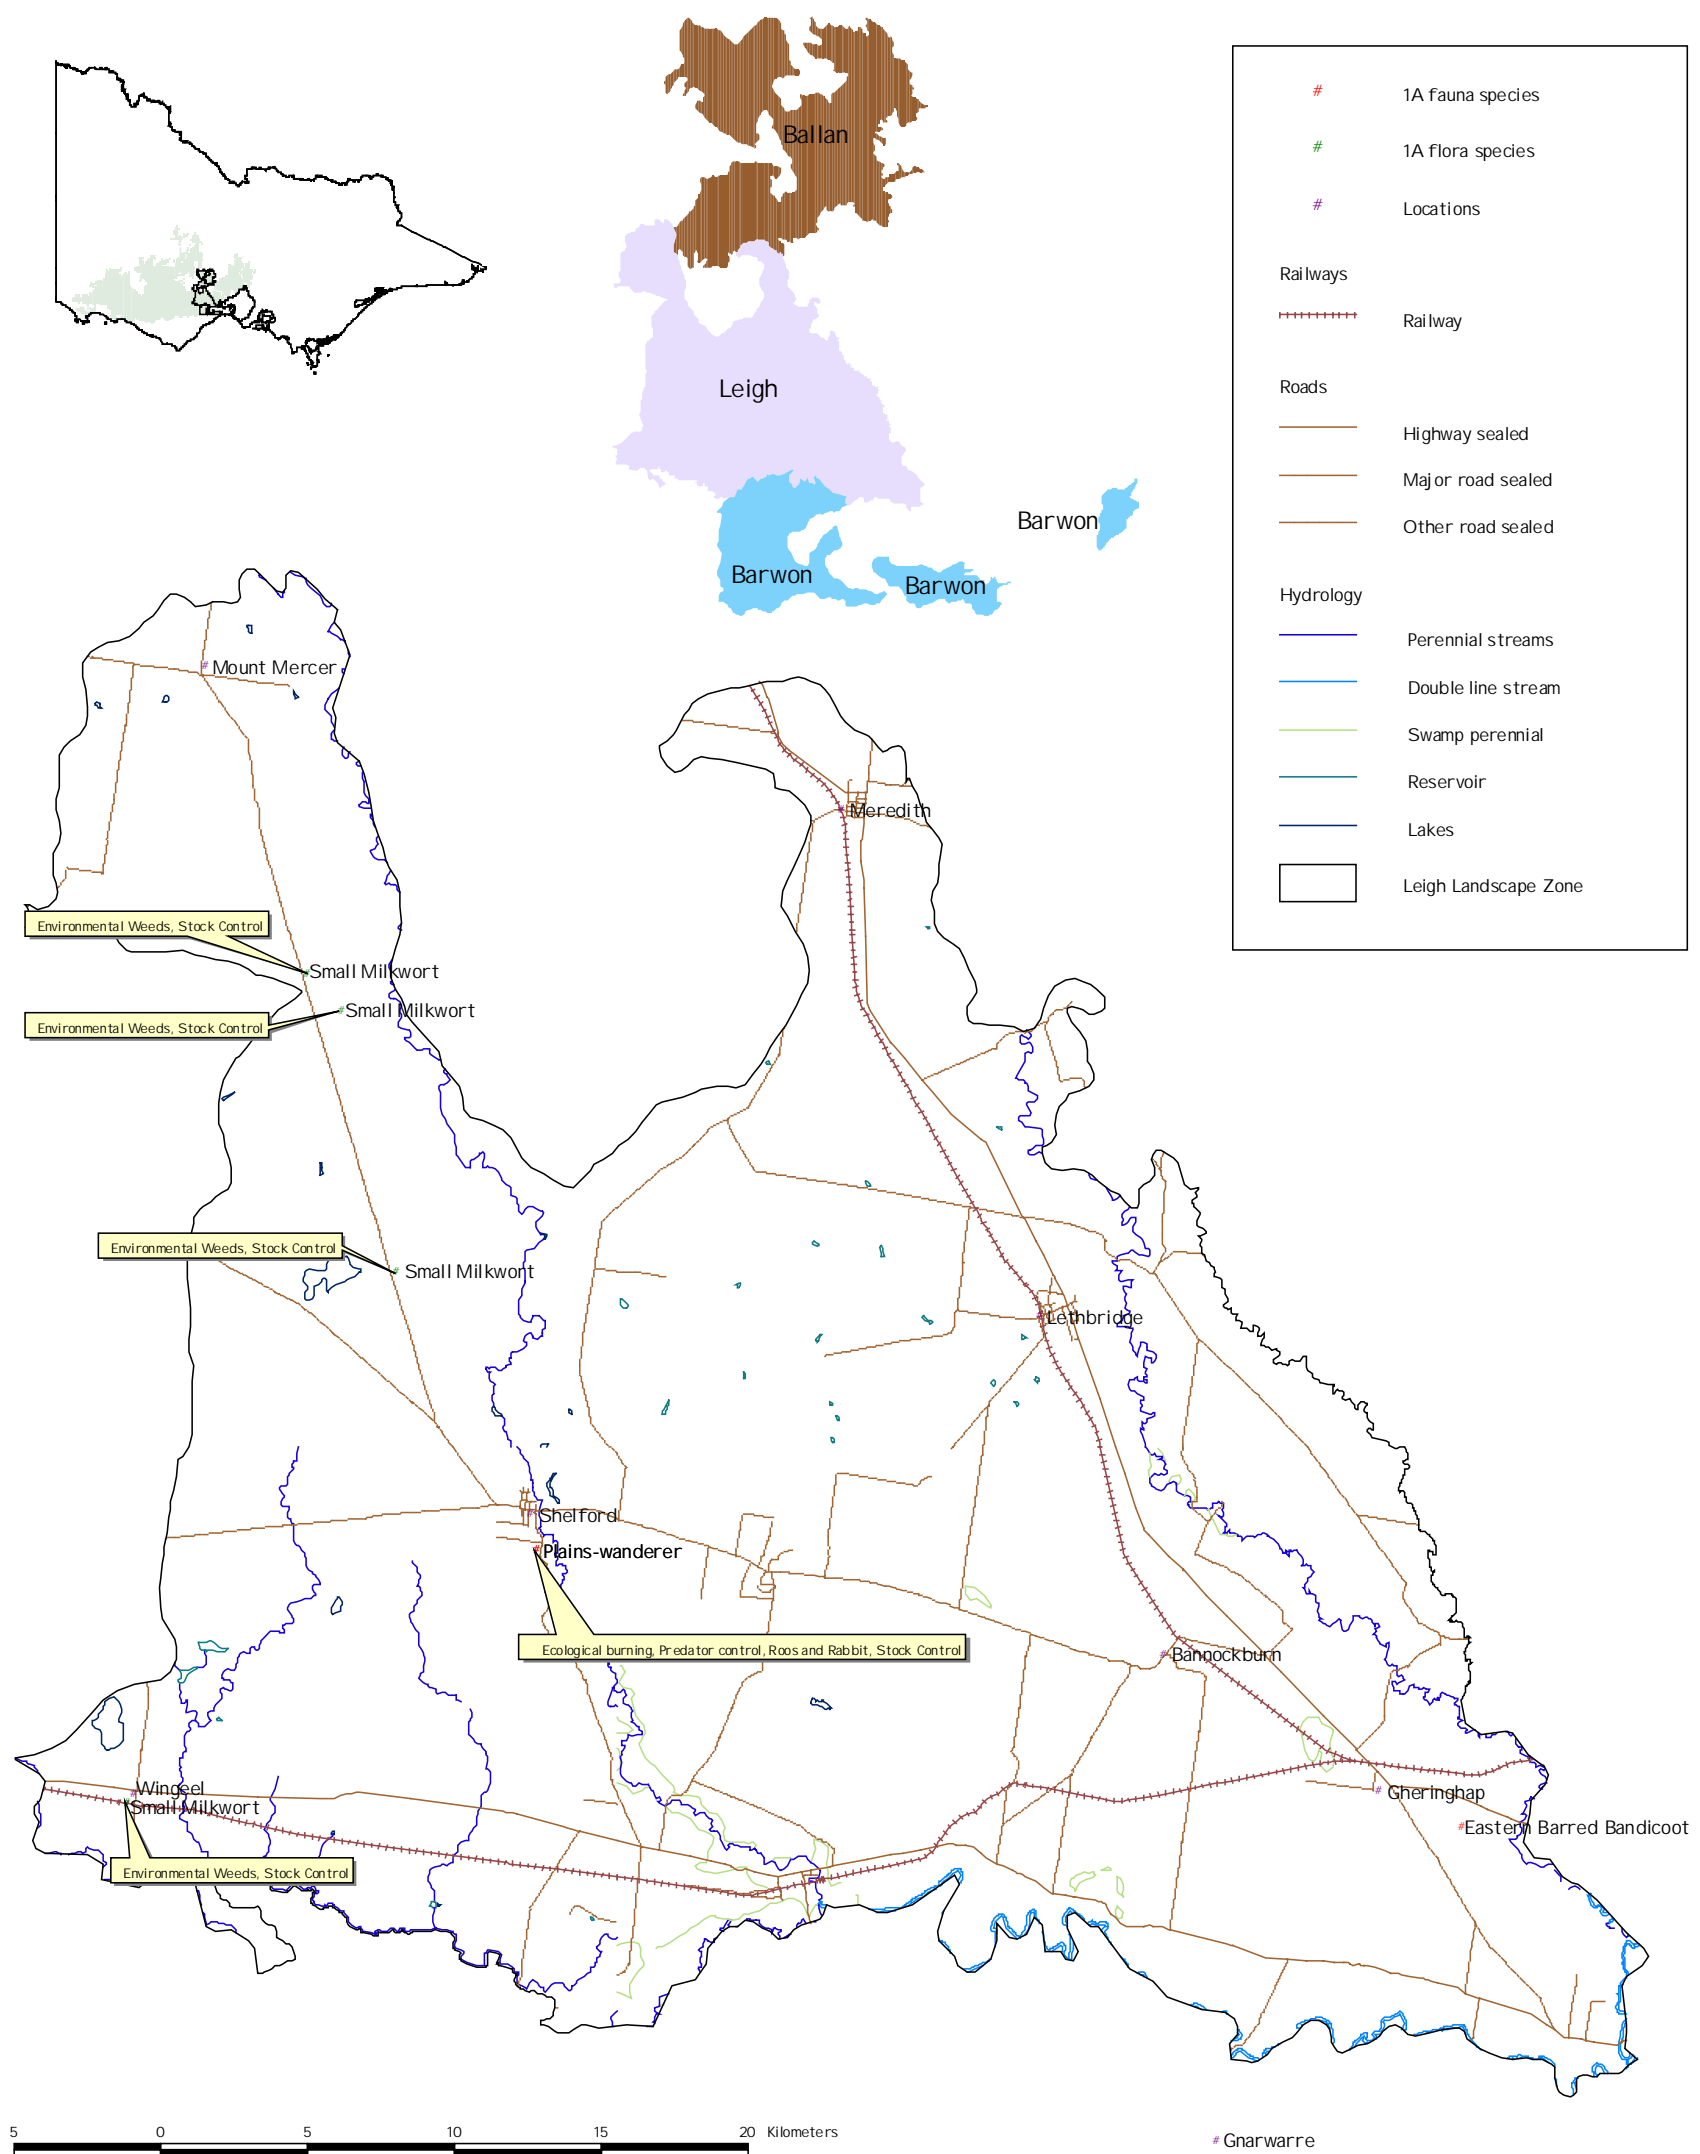

Map 29. Pre-1750 EVCs in the Leigh Zone, Victorian Volcanic Plain bioregion

Map 30. Current EVCs in the Leigh Zone, Victorian Volcanic Plain bioregion

Map 31. Current EVC conservation significance and public land boundaries in Leigh Zone, Victorian Volcanic Plain bioregion

Map 34. 1A species and management actions in the Leigh Zone, Victorian Volcanic Plain bioregion