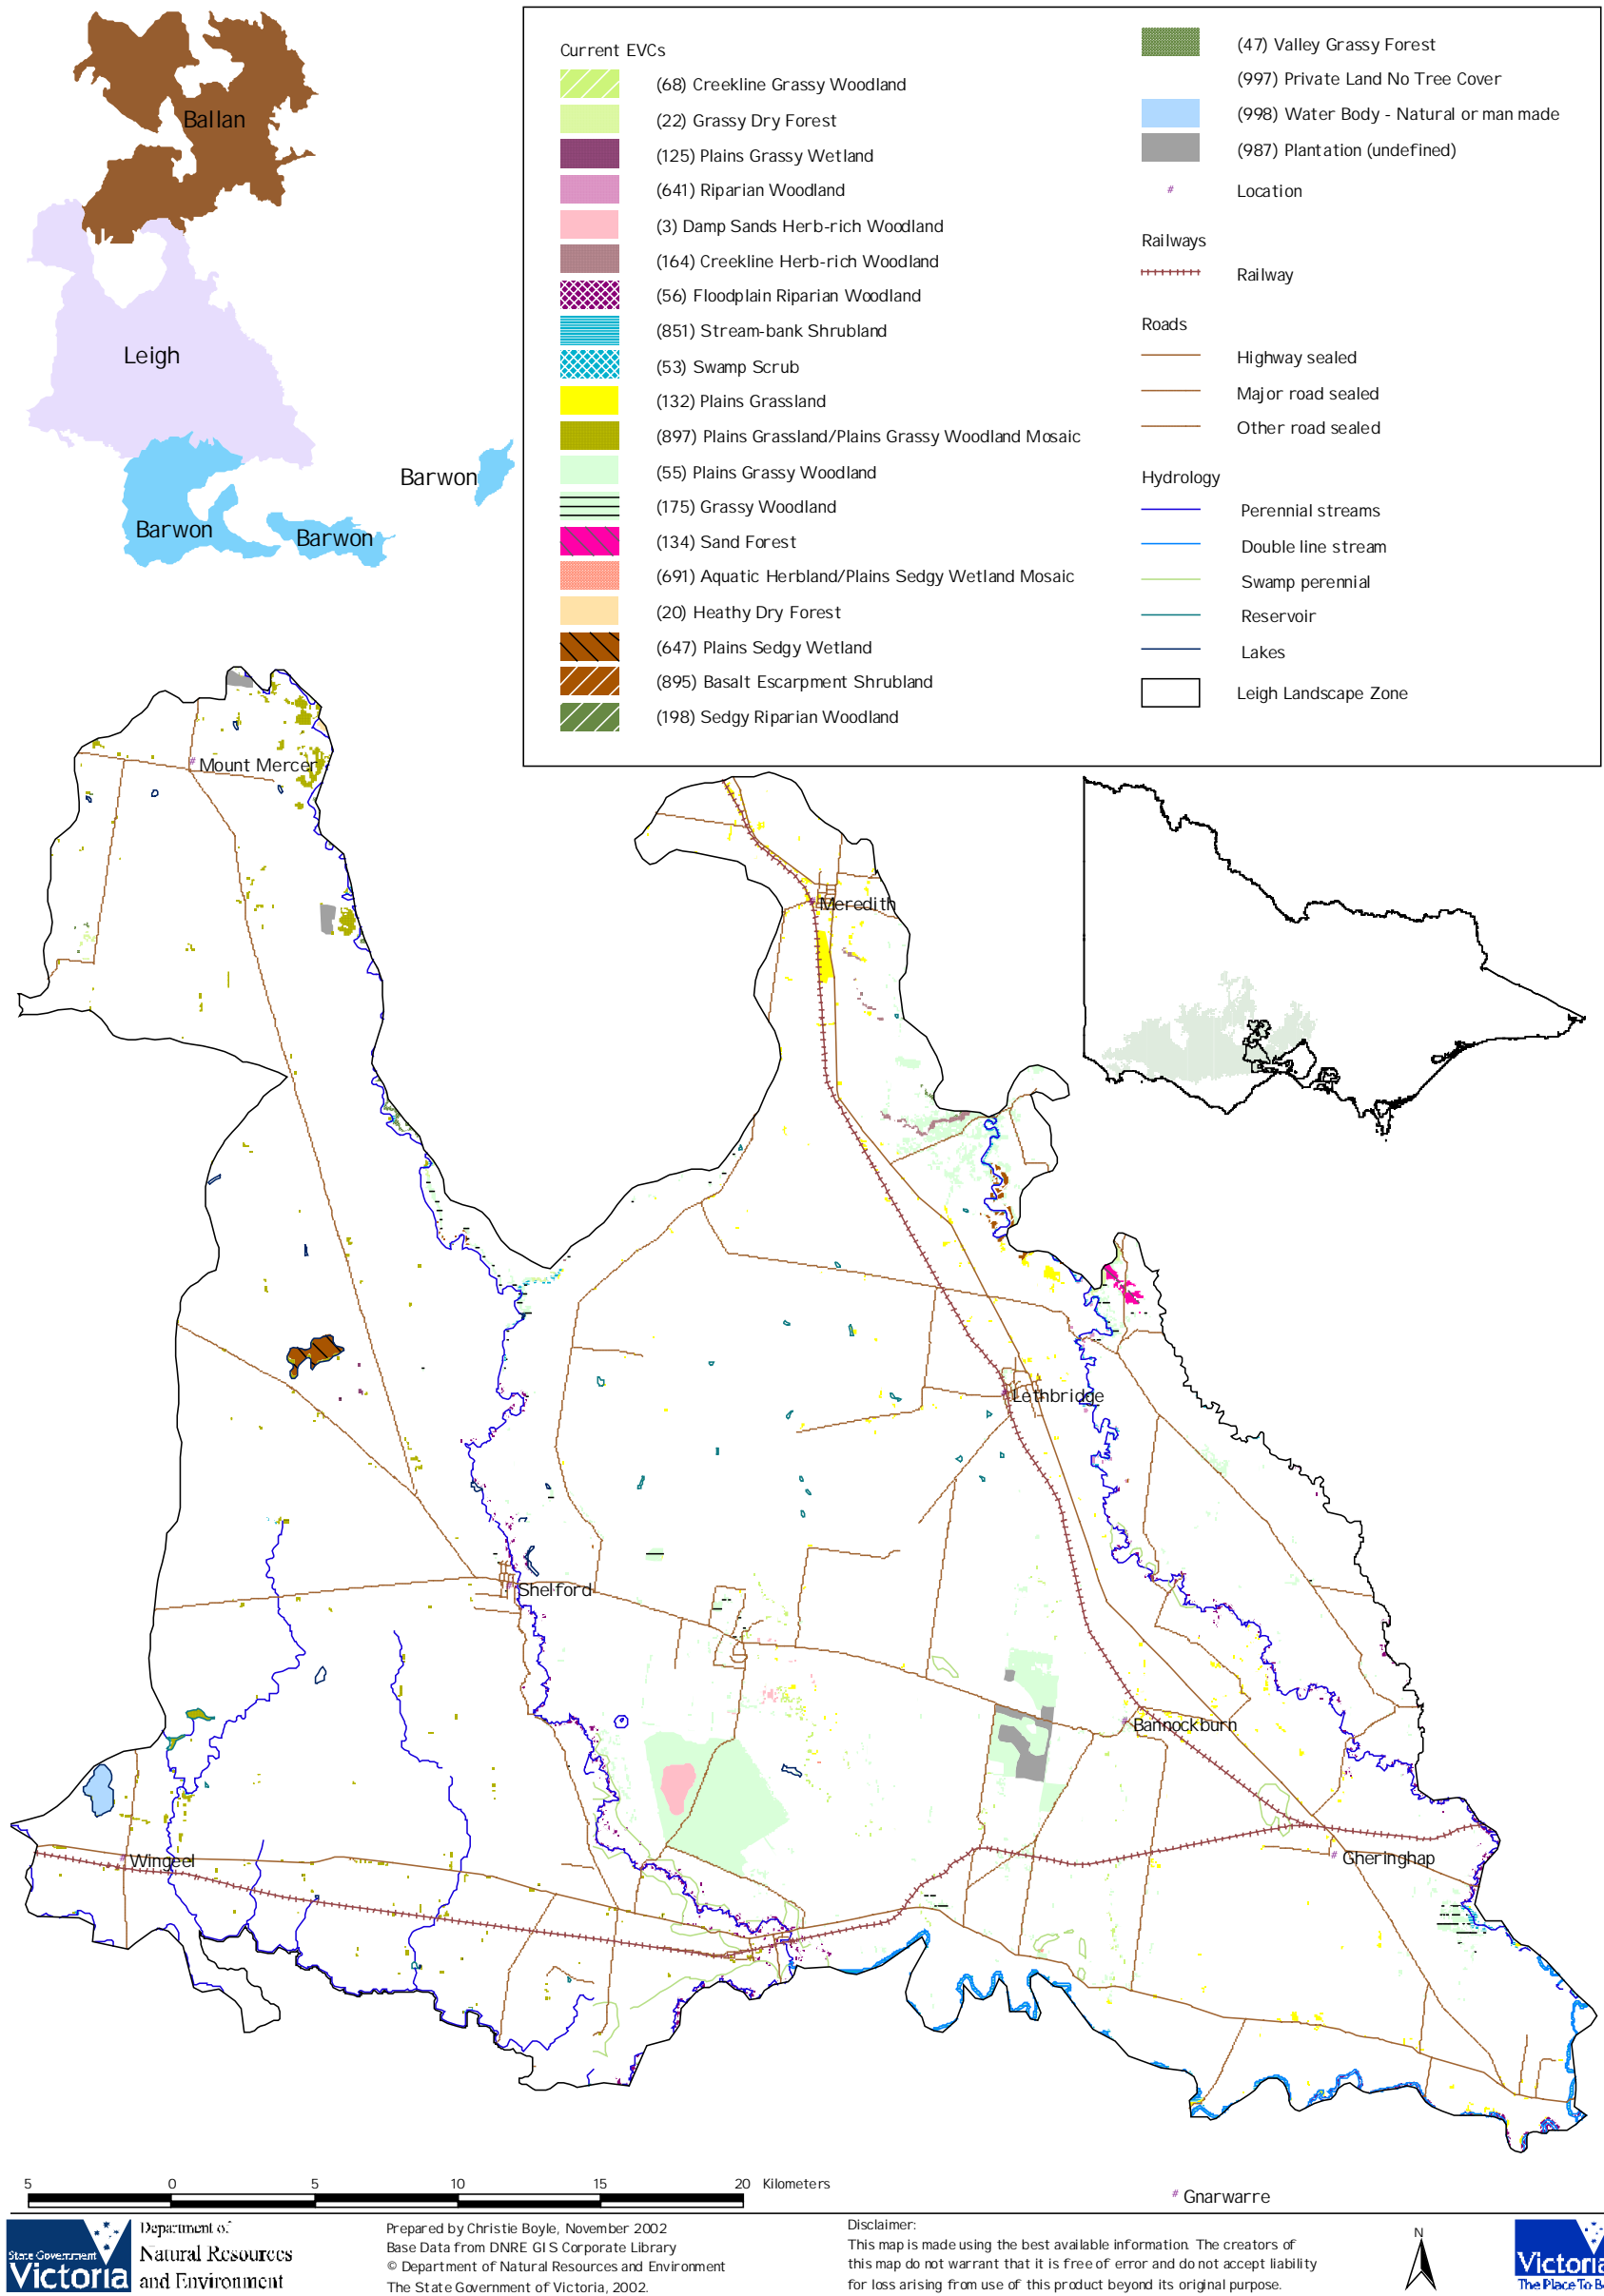

Map 29. Pre-1750 EVCs in the Leigh Zone, Victorian Volcanic Plain bioregion

Map 30. Current EVCs in the Leigh Zone, Victorian Volcanic Plain bioregion

Map 31. Current EVC conservation significance and public land boundaries in Leigh Zone, Victorian Volcanic Plain bioregion

Map 34. 1A species and management actions in the Leigh Zone, Victorian Volcanic Plain bioregion