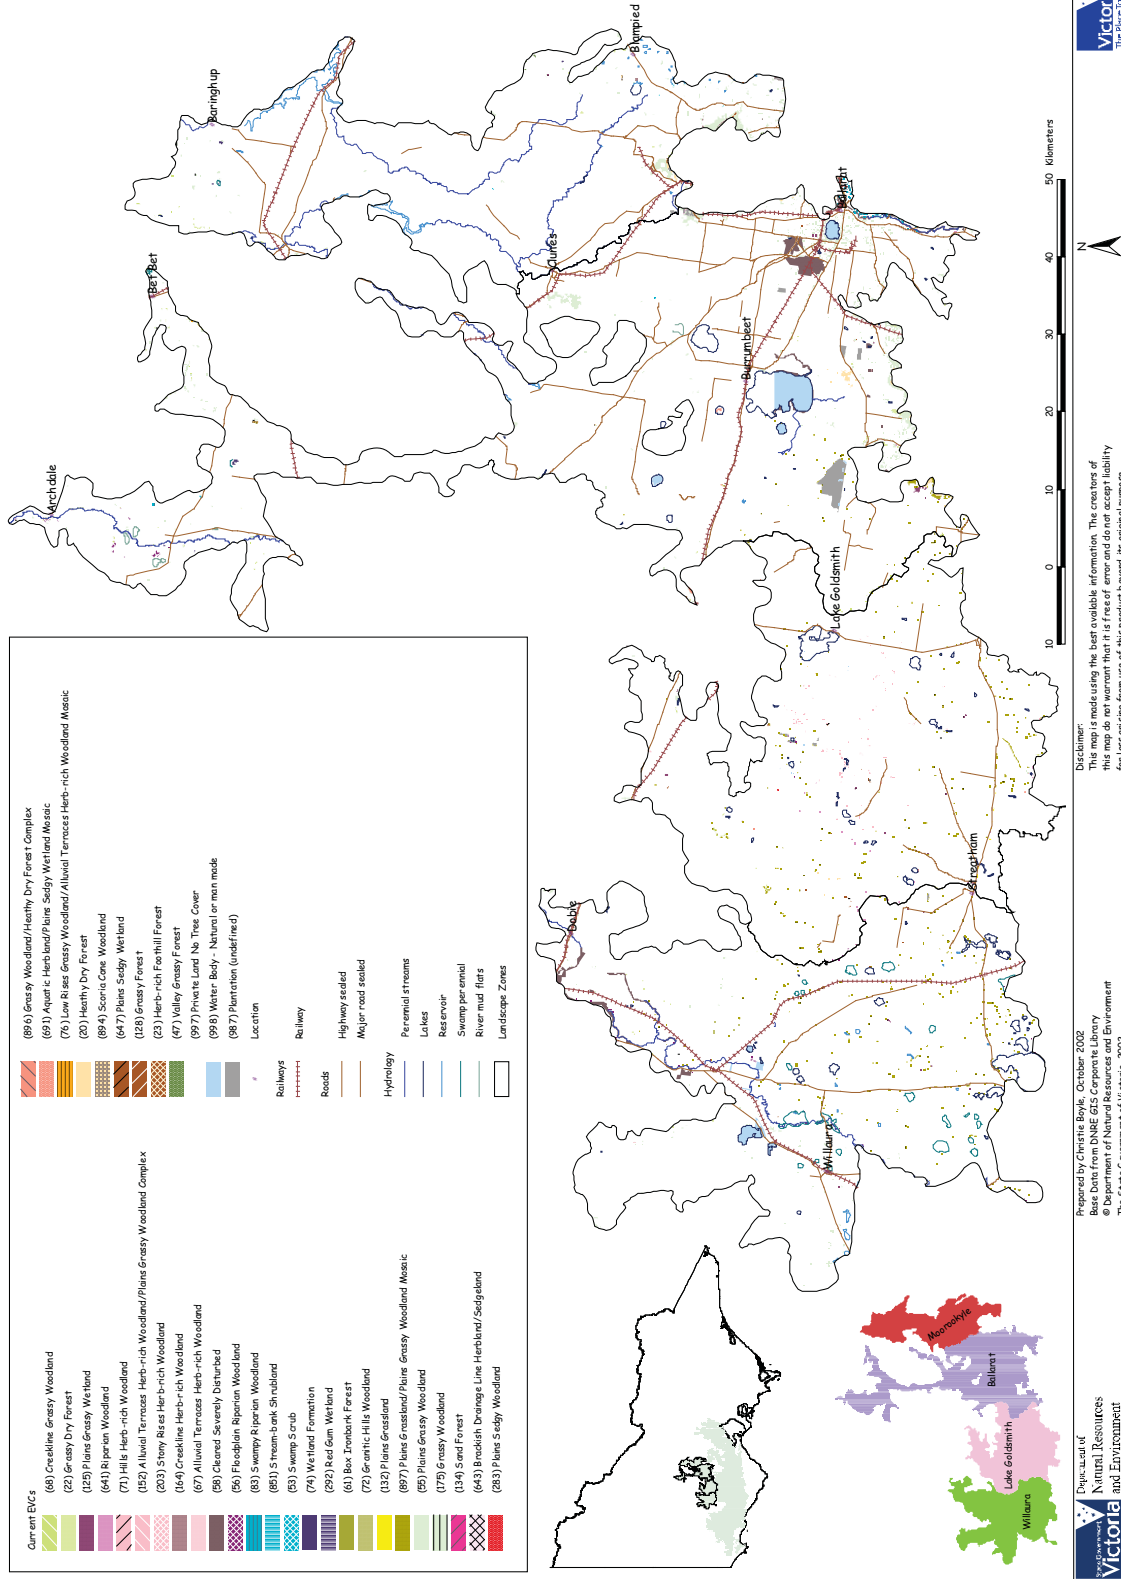

Victoria  
 The State Government

**Map 18: Pre-1750 EVCs in the Northern Zones of the Victorian Volcanic Plain bioregion**

**Disclaimer:**  
 This map is made using the best available information. The creators of this map accept no liability for loss arising from use of this product beyond its original purpose.

Map 19. Current EVCs in the Northern Zones of the Victorian Volcanic Plain bioregion

Map 20. Current EVC conservation significance and public land boundaries in the Northern Zones of the Victorian Volcanic Plain bioregion

Prepared by Christine Boyle, October 2002  
 Base data from DNRE GIS Corporate Library  
 © Department of Natural Resources and Environment  
 The State Government of Victoria, 2002.

Disclaimer:  
 This map is made using the best available information. The creators of  
 this map do not warrant that it is free of error and do not accept liability  
 for loss arising from use of this product beyond its original purpose.

Map 21. Threatened flora in the Northern Zones of the Victorian Volcanic Plain bioregion