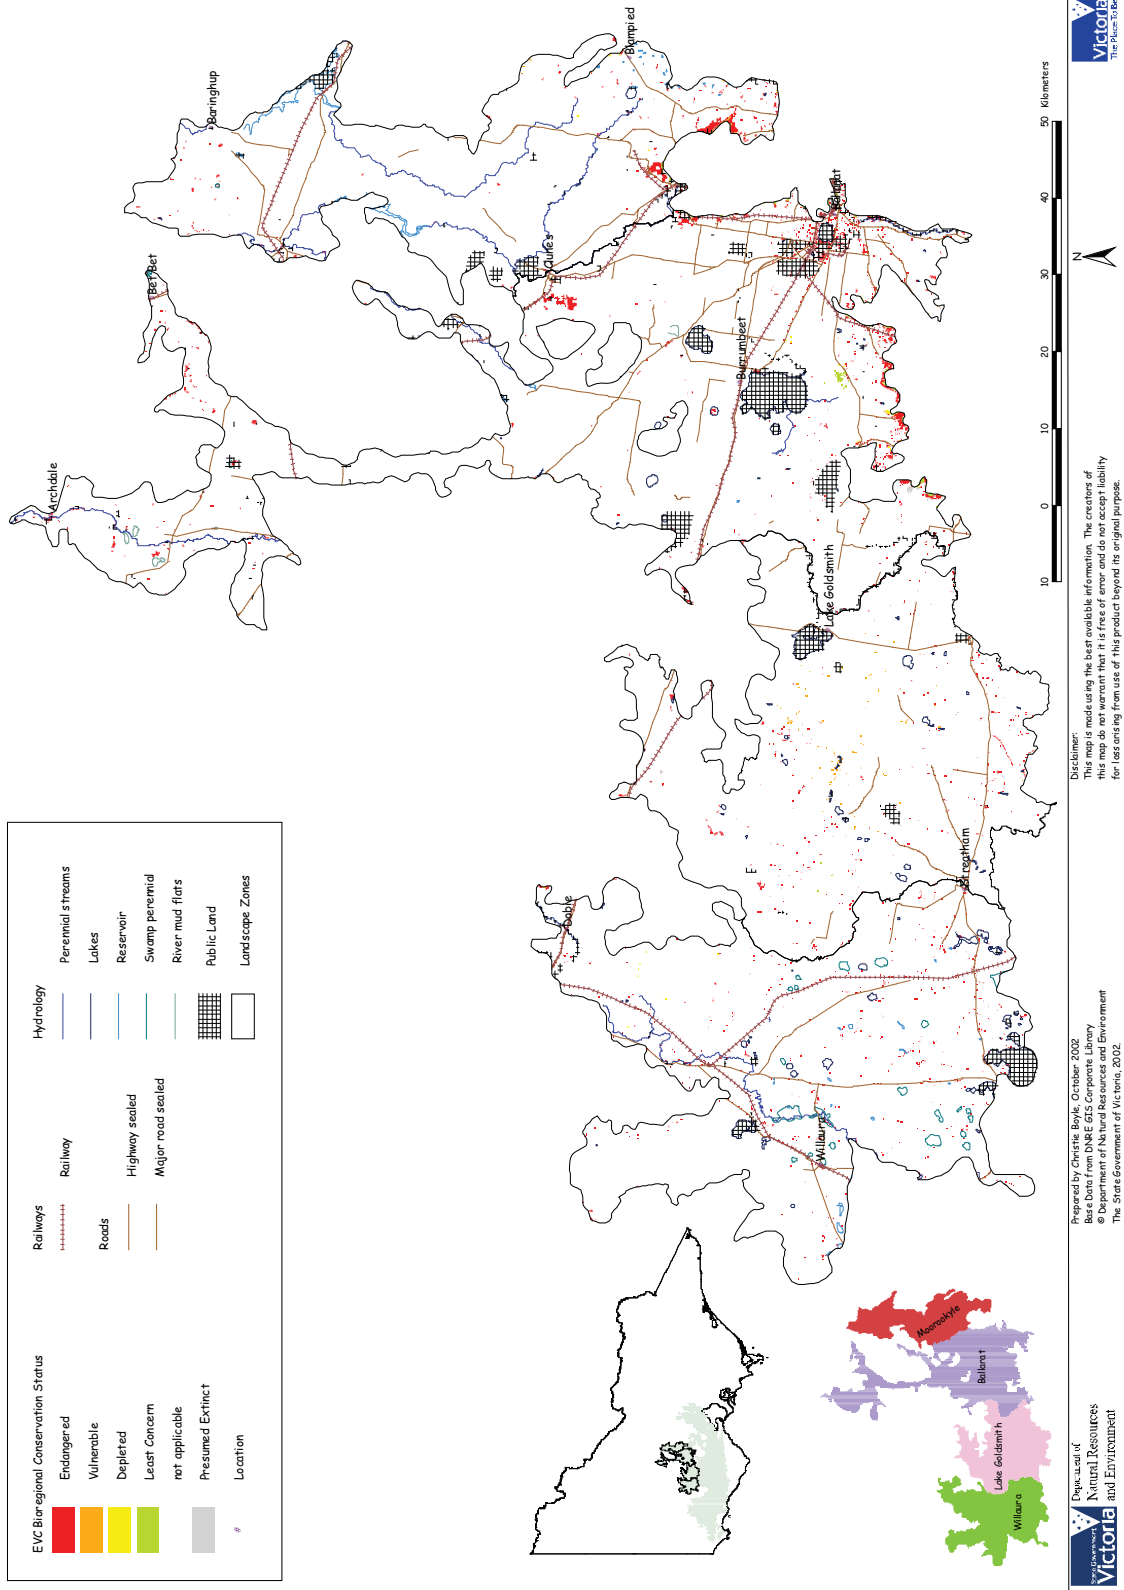

Victoria  
 The State Government

**Map 18: Pre-1750 EVCs in the Northern Zones of the Victorian Volcanic Plain bioregion**

**Disclaimer:**  
 This map is made using the best available information. The creators of this map accept no liability for loss arising from use of this product beyond its original purpose.

Map 19. Current EVCs in the Northern Zones of the Victorian Volcanic Plain bioregion

Map 20. Current EVC conservation significance and public land boundaries in the Northern Zones of the Victorian Volcanic Plain bioregion

Prepared by Christine Boyle, October 2002  
 Base data from DNRE GIS Corporate Library  
 © Department of Natural Resources and Environment  
 The State Government of Victoria, 2002.

Disclaimer:  
 This map is made using the best available information. The creators of  
 this map do not warrant that it is free of error and do not accept liability  
 for loss arising from use of this product beyond its original purpose.

Map 21. Threatened flora in the Northern Zones of the Victorian Volcanic Plain bioregion