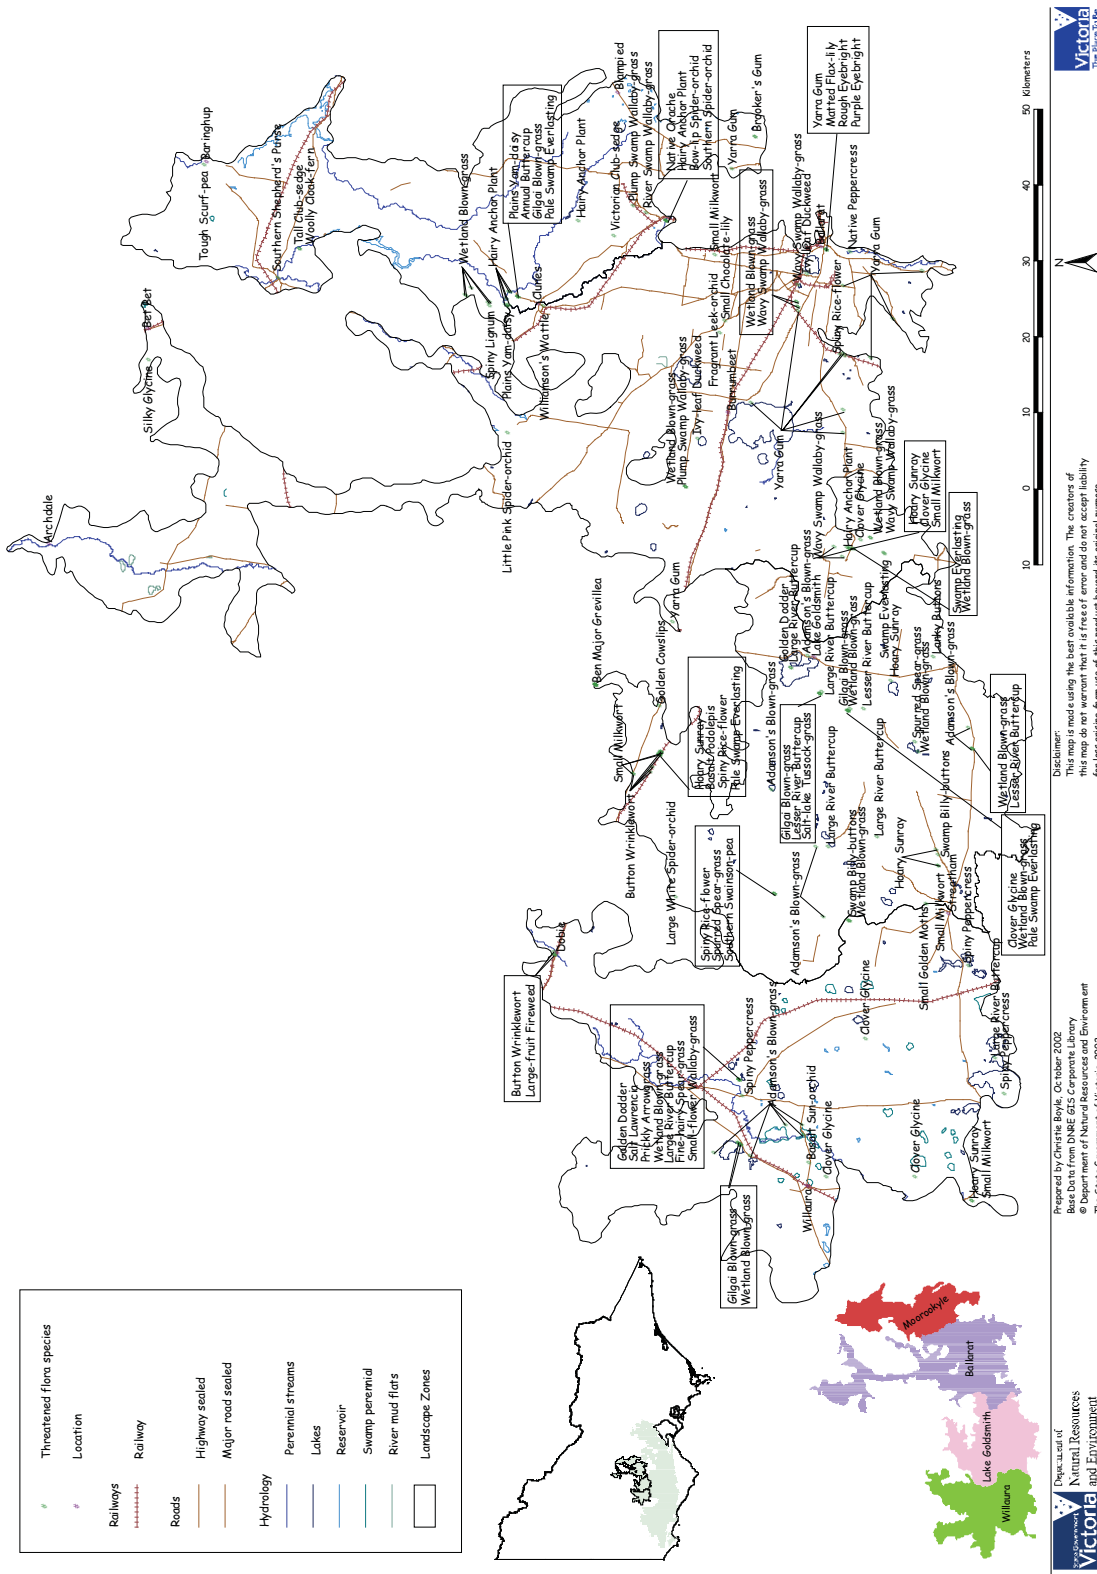

Victoria  
 The State Government

**Map 18: Pre-1750 EVCs in the Northern Zones of the Victorian Volcanic Plain bioregion**

**Disclaimer:**  
 This map is made using the best available information. The creators of this map accept no liability for loss arising from use of this product beyond its original purpose.

Map 19. Current EVCs in the Northern Zones of the Victorian Volcanic Plain bioregion

Map 20. Current EVC conservation significance and public land boundaries in the Northern Zones of the Victorian Volcanic Plain bioregion

Prepared by Christine Boyle, October 2002  
 Base data from DNRE GIS Corporate Library  
 © Department of Natural Resources and Environment  
 The State Government of Victoria, 2002.

Disclaimer:  
 This map is made using the best available information. The creators of  
 this map do not warrant that it is free of error and do not accept liability  
 for loss arising from use of this product beyond its original purpose.

Map 21. Threatened flora in the Northern Zones of the Victorian Volcanic Plain bioregion