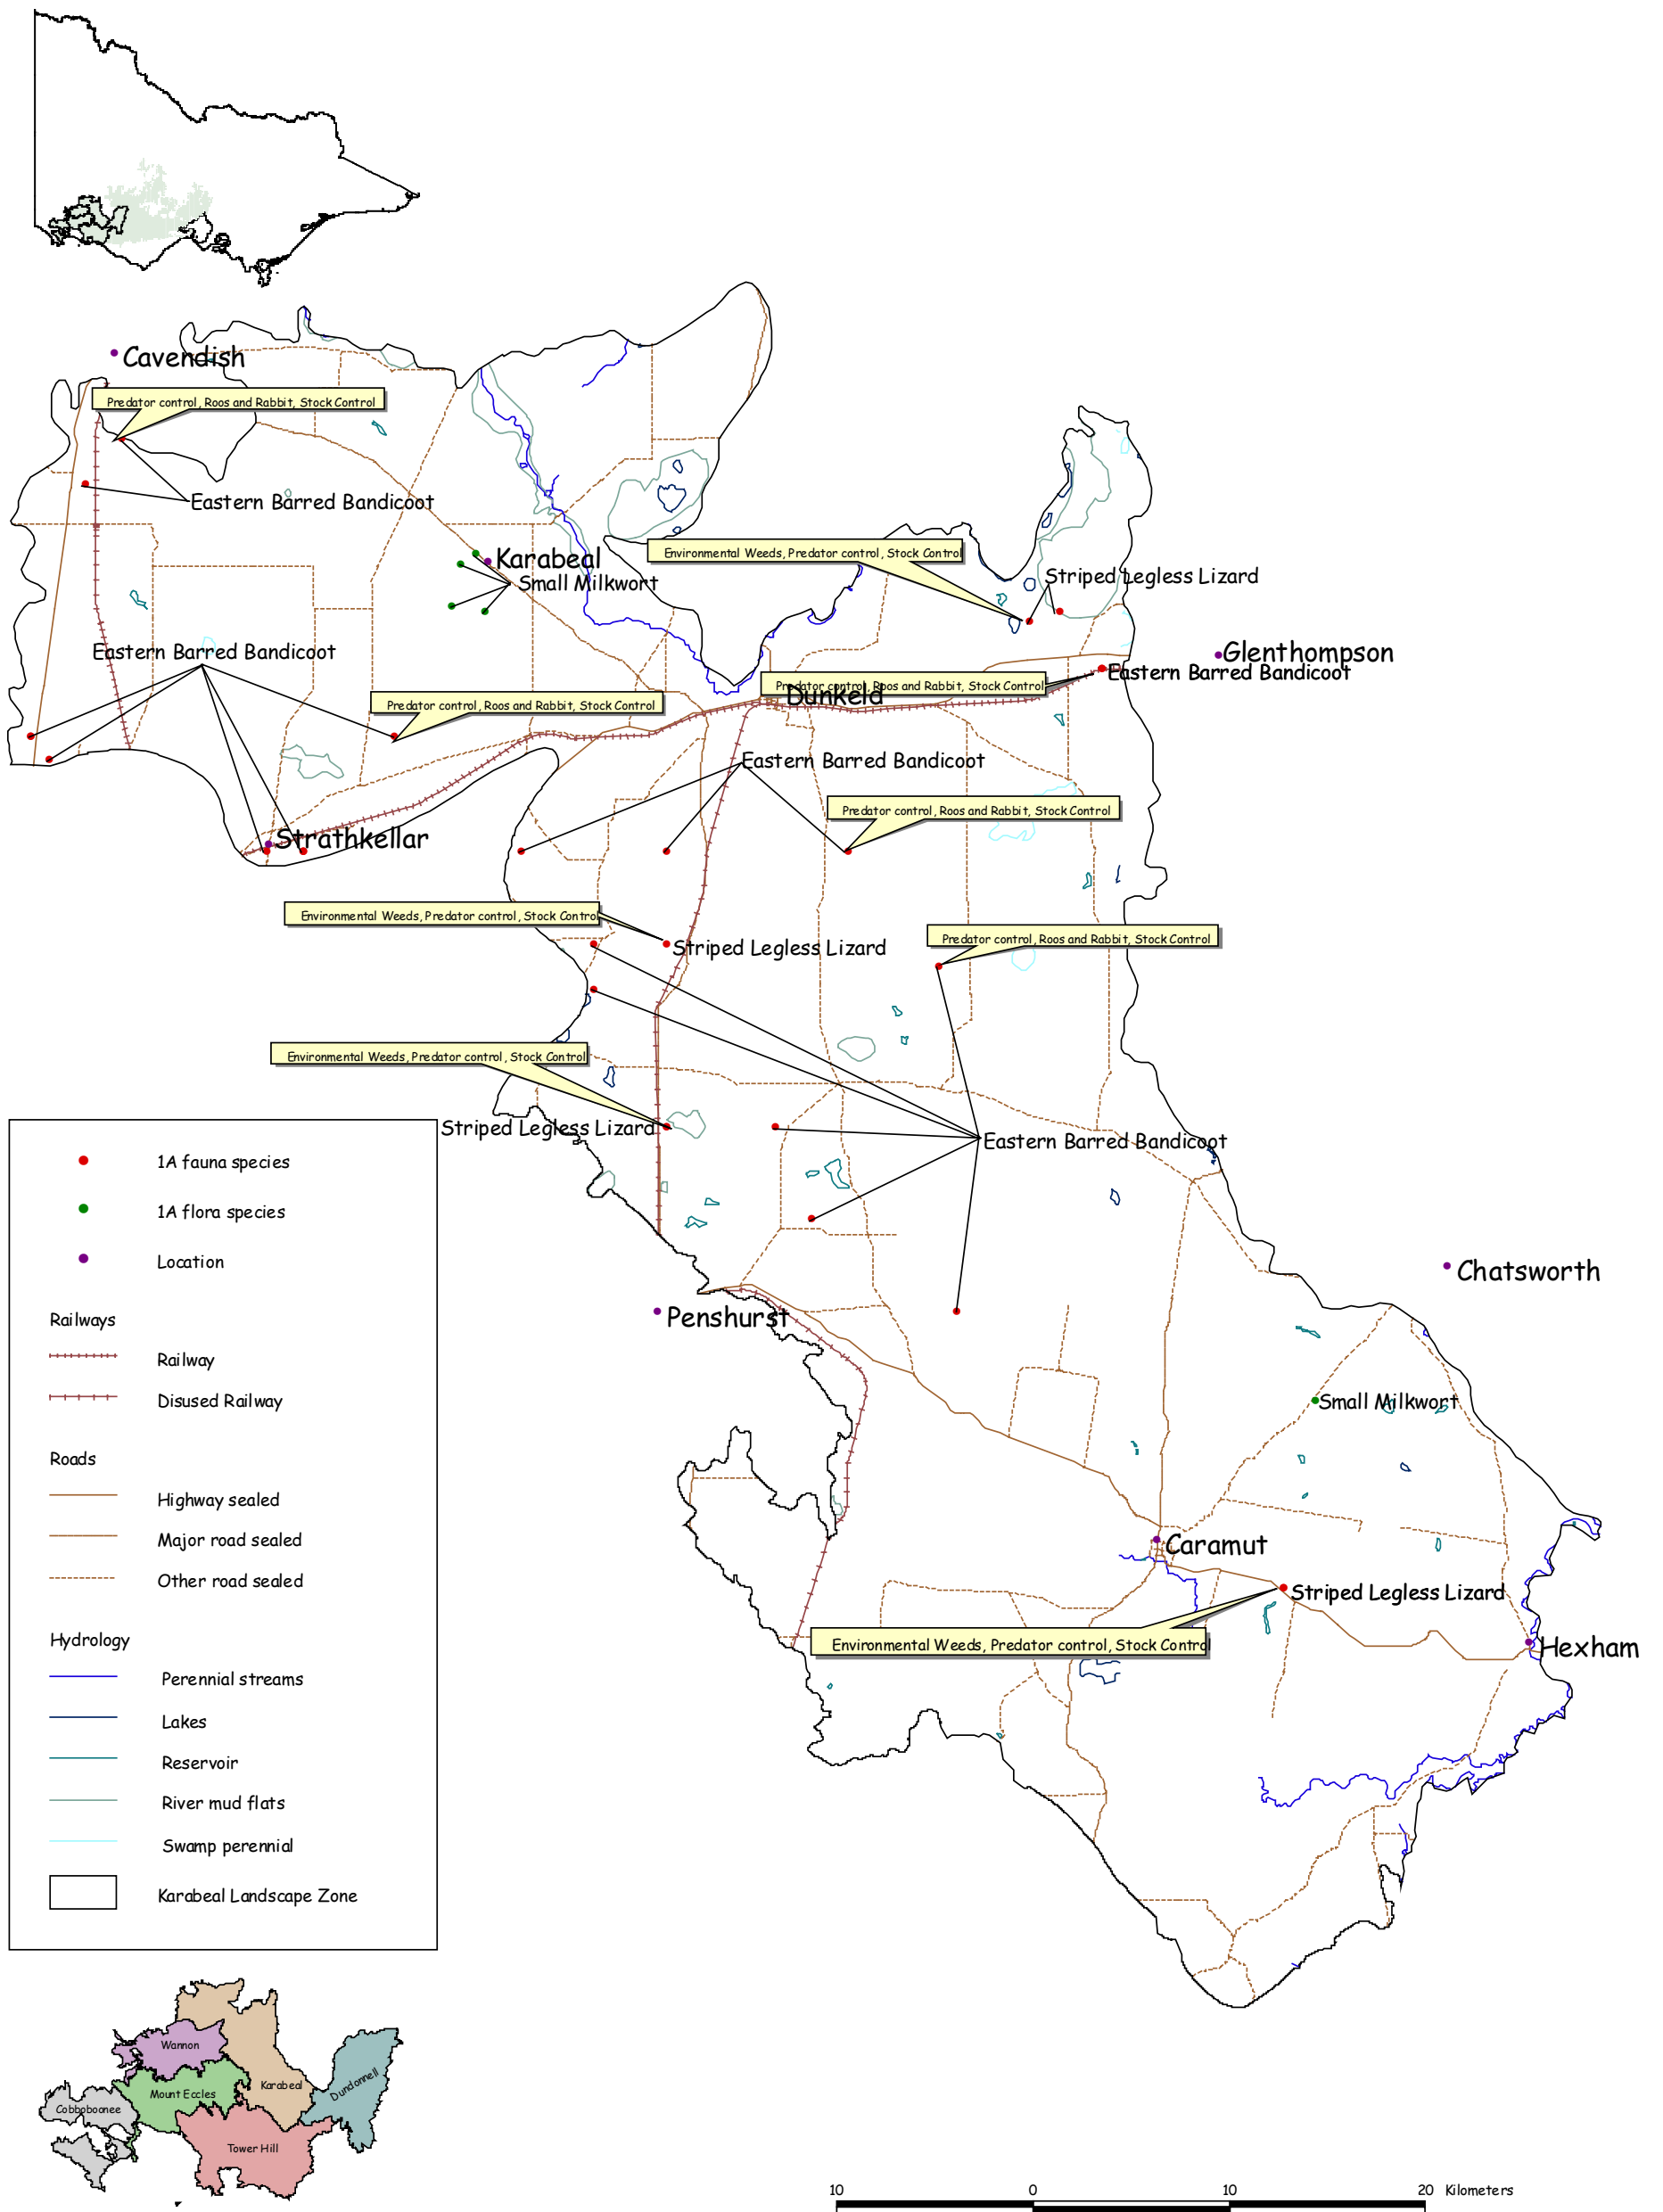

Map 30. Pre-1750 EVCs in the Karabeal Zone, Victorian Volcanic Plain bioregion.

Map 31. Current EVCs in the Karabeal Zone, Victorian Volcanic Plain bioregion.

Map 32. Current EVC Conservation Status and Public Land boundaries in the Karabeal Zone, Victorian Volcanic Plain bioregion.

Map 33. Threatened Fauna in the Karabeal Zone, Victorian Volcanic Plain bioregion.

Map 34. Threatened Flora in the Karabeal Zone, Victorian Volcanic Plain bioregion.

Map 35. 1A species and management actions in the Karabeal Zone, Victorian Volcanic Plain bioregion.