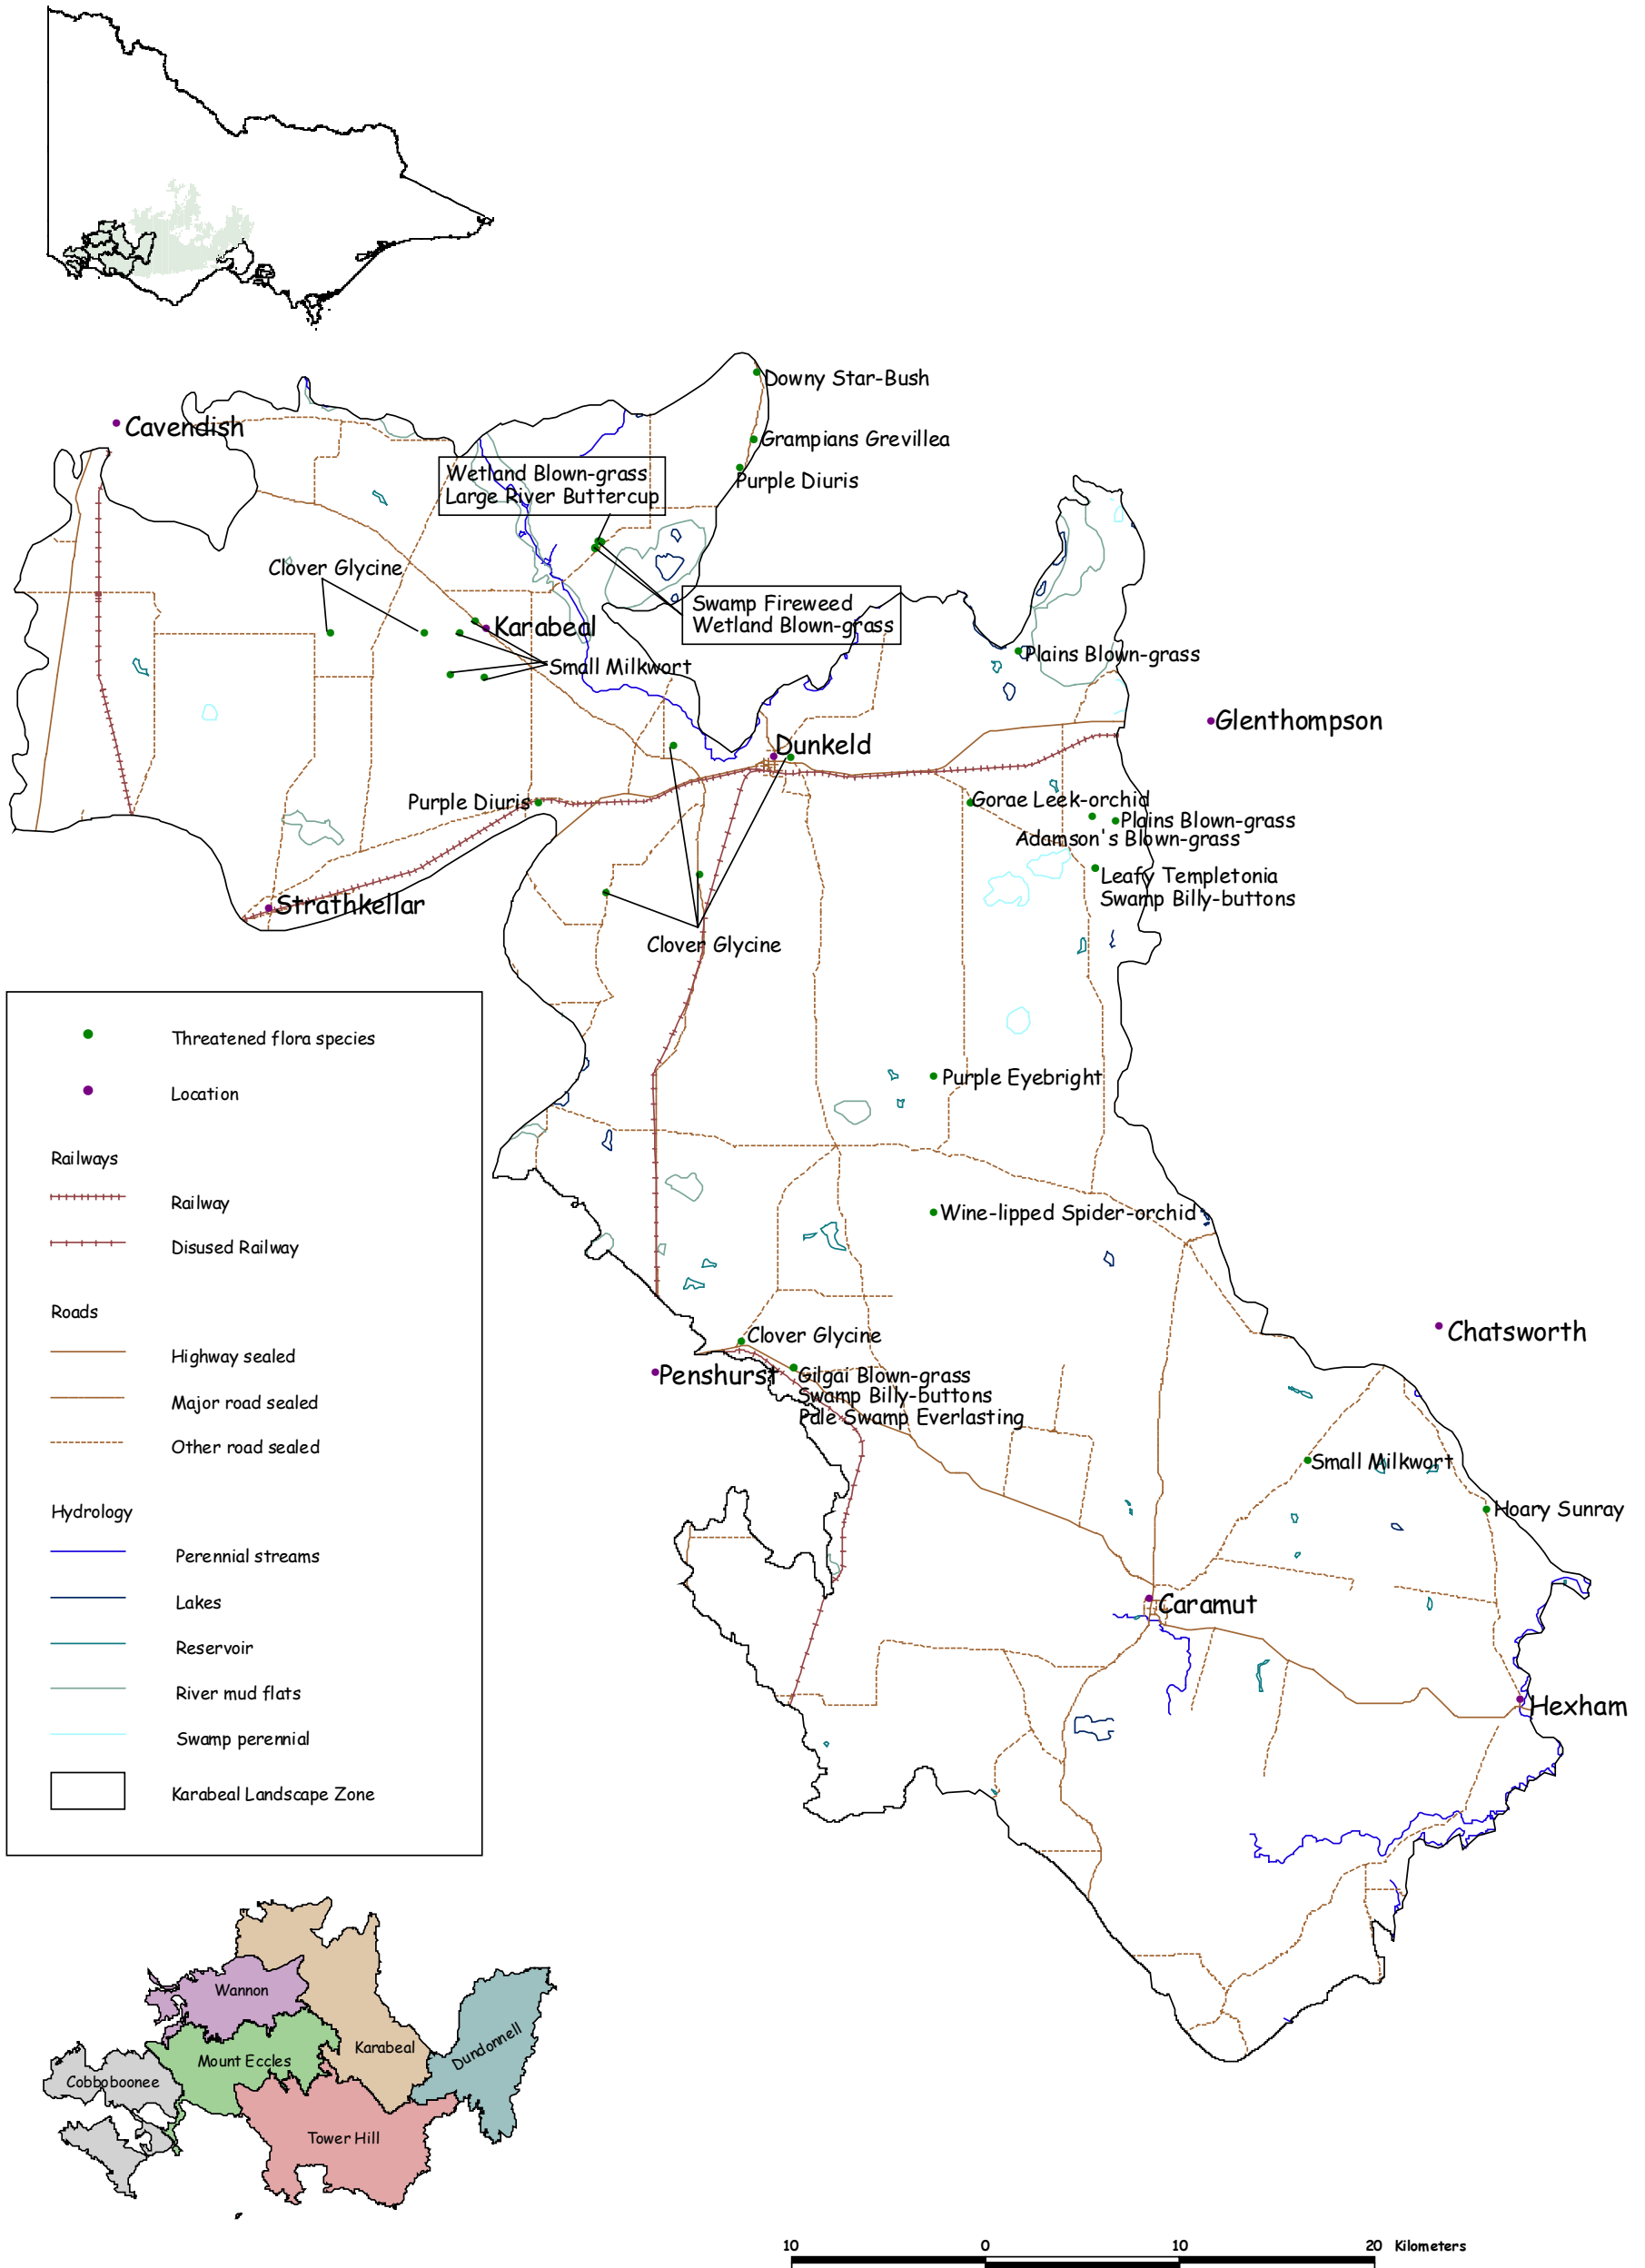

Map 30. Pre-1750 EVCs in the Karabeal Zone, Victorian Volcanic Plain bioregion.

Map 31. Current EVCs in the Karabeal Zone, Victorian Volcanic Plain bioregion.

Map 32. Current EVC Conservation Status and Public Land boundaries in the Karabeal Zone, Victorian Volcanic Plain bioregion.

Map 33. Threatened Fauna in the Karabeal Zone, Victorian Volcanic Plain bioregion.

Map 34. Threatened Flora in the Karabeal Zone, Victorian Volcanic Plain bioregion.

Map 35. 1A species and management actions in the Karabeal Zone, Victorian Volcanic Plain bioregion.