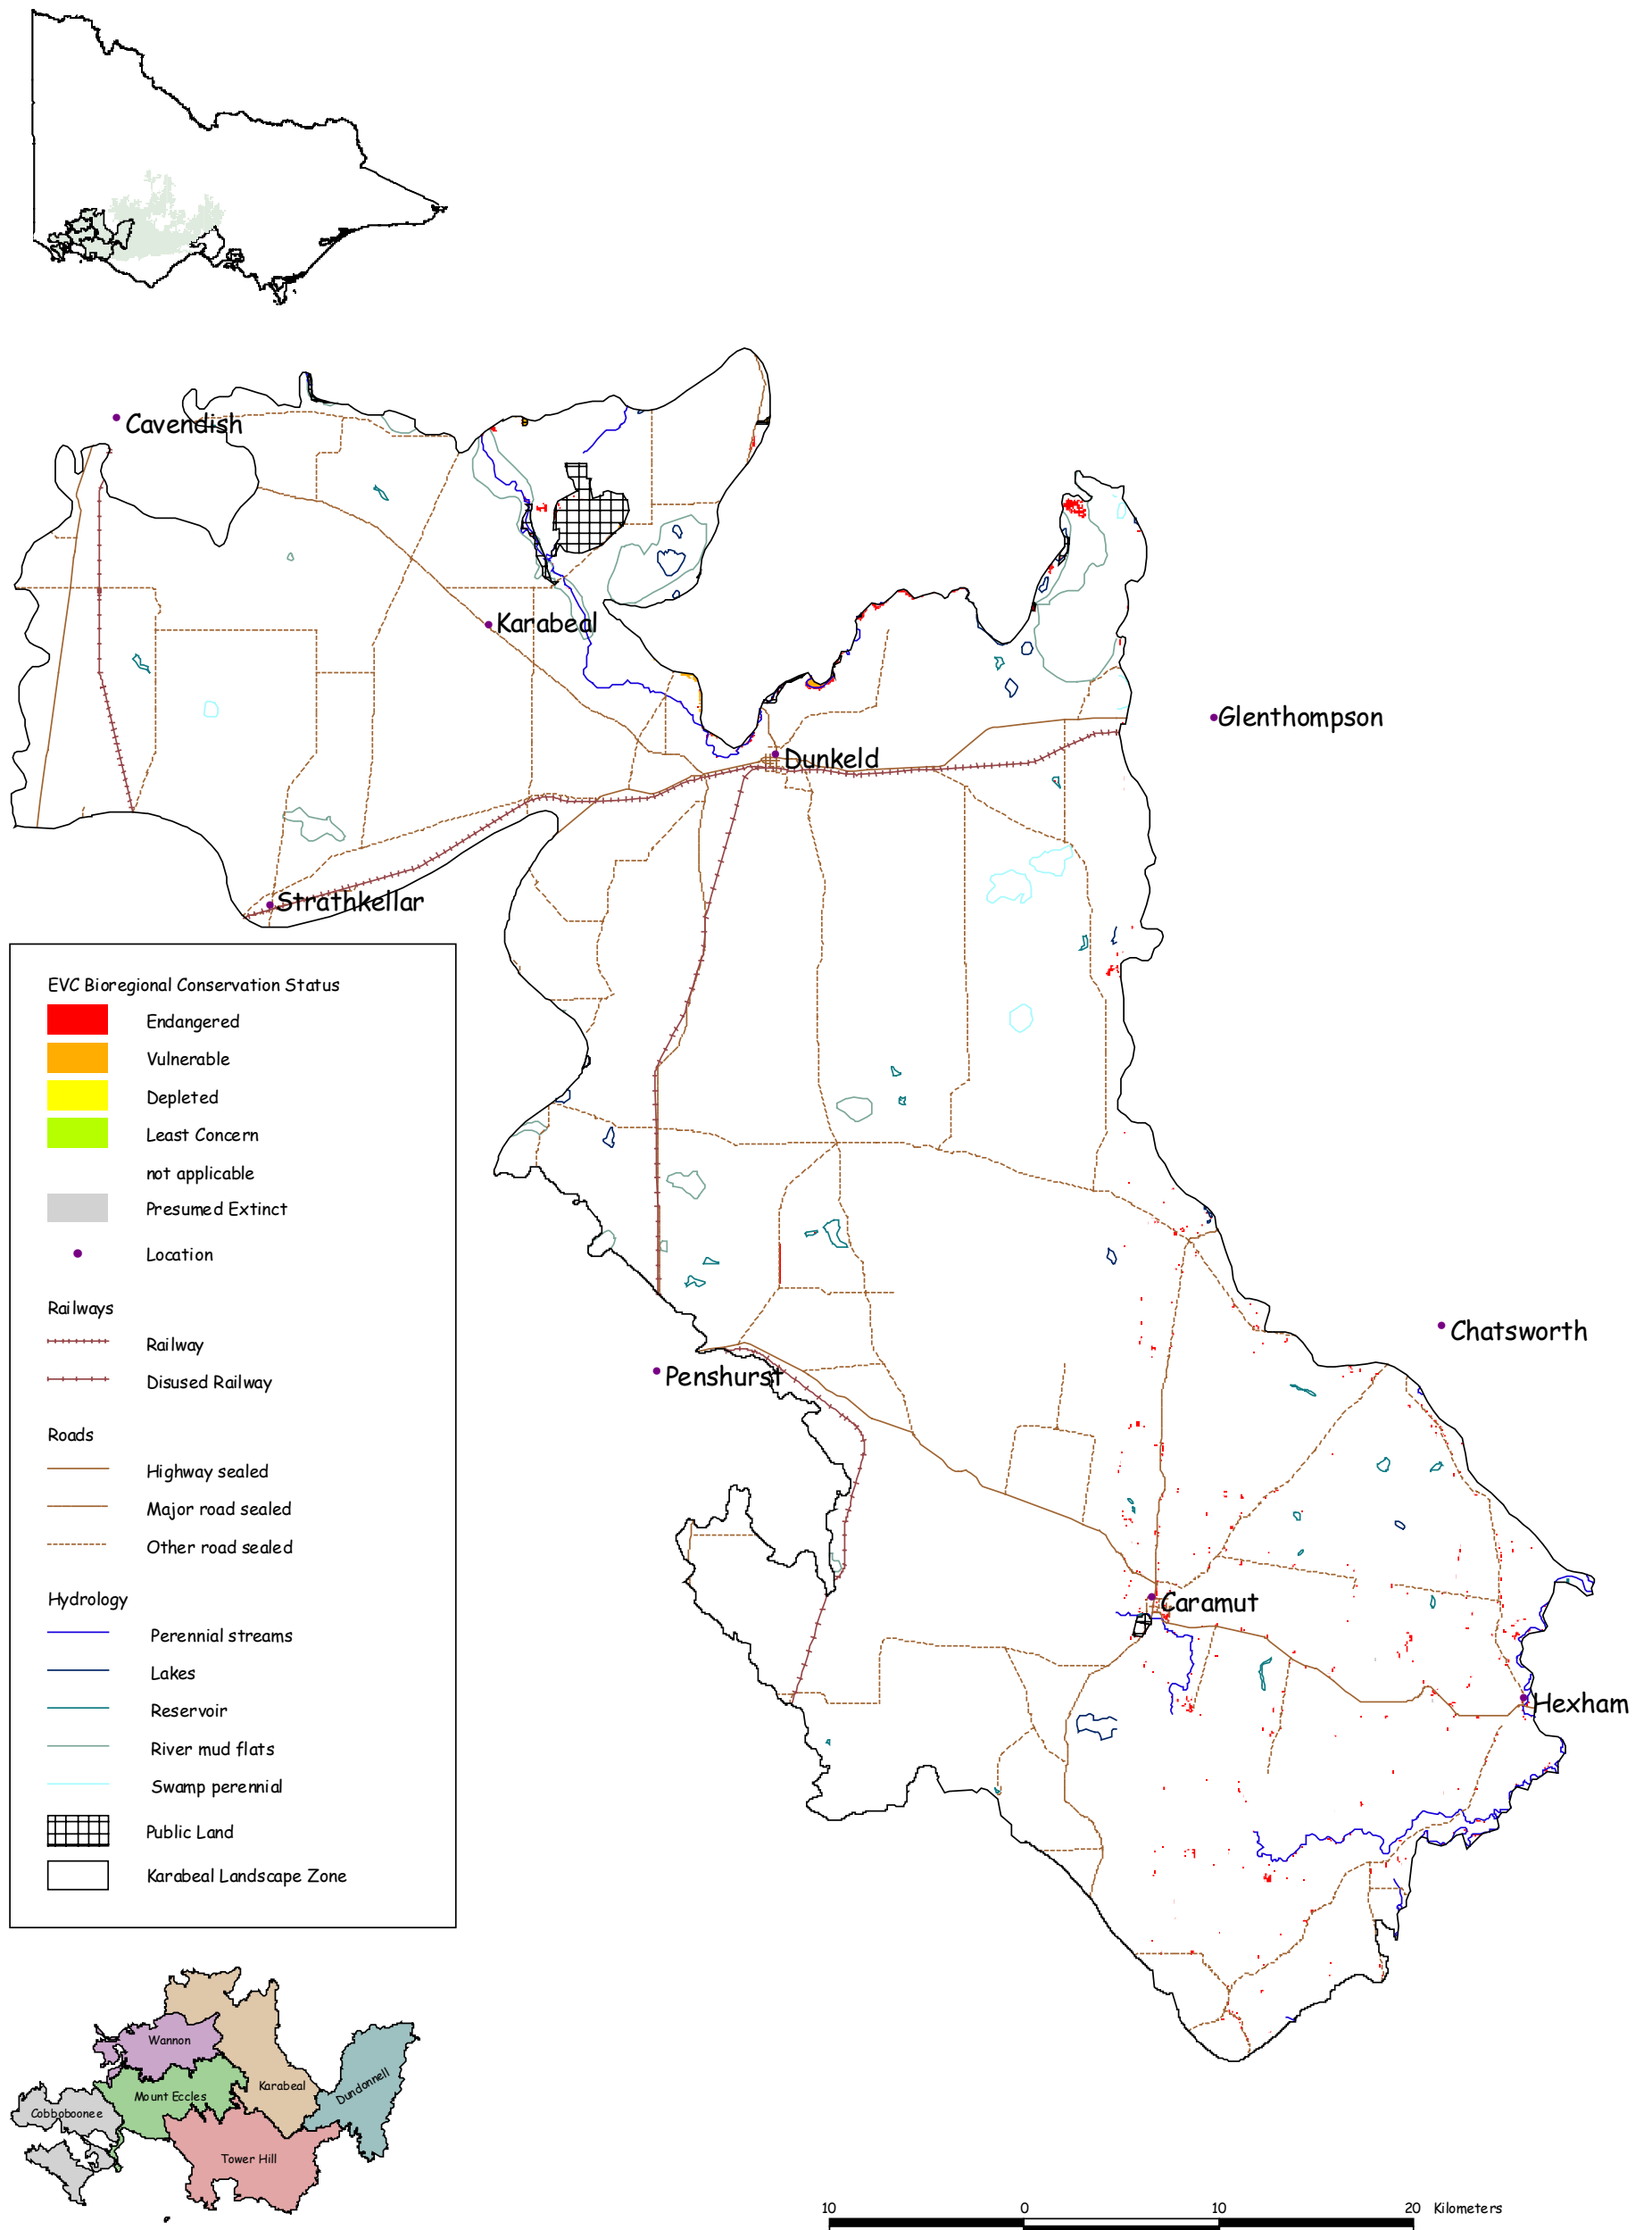

Map 30. Pre-1750 EVCs in the Karabeal Zone, Victorian Volcanic Plain bioregion.

Map 31. Current EVCs in the Karabeal Zone, Victorian Volcanic Plain bioregion.

Map 32. Current EVC Conservation Status and Public Land boundaries in the Karabeal Zone, Victorian Volcanic Plain bioregion.

Map 33. Threatened Fauna in the Karabeal Zone, Victorian Volcanic Plain bioregion.

Map 34. Threatened Flora in the Karabeal Zone, Victorian Volcanic Plain bioregion.

Map 35. 1A species and management actions in the Karabeal Zone, Victorian Volcanic Plain bioregion.