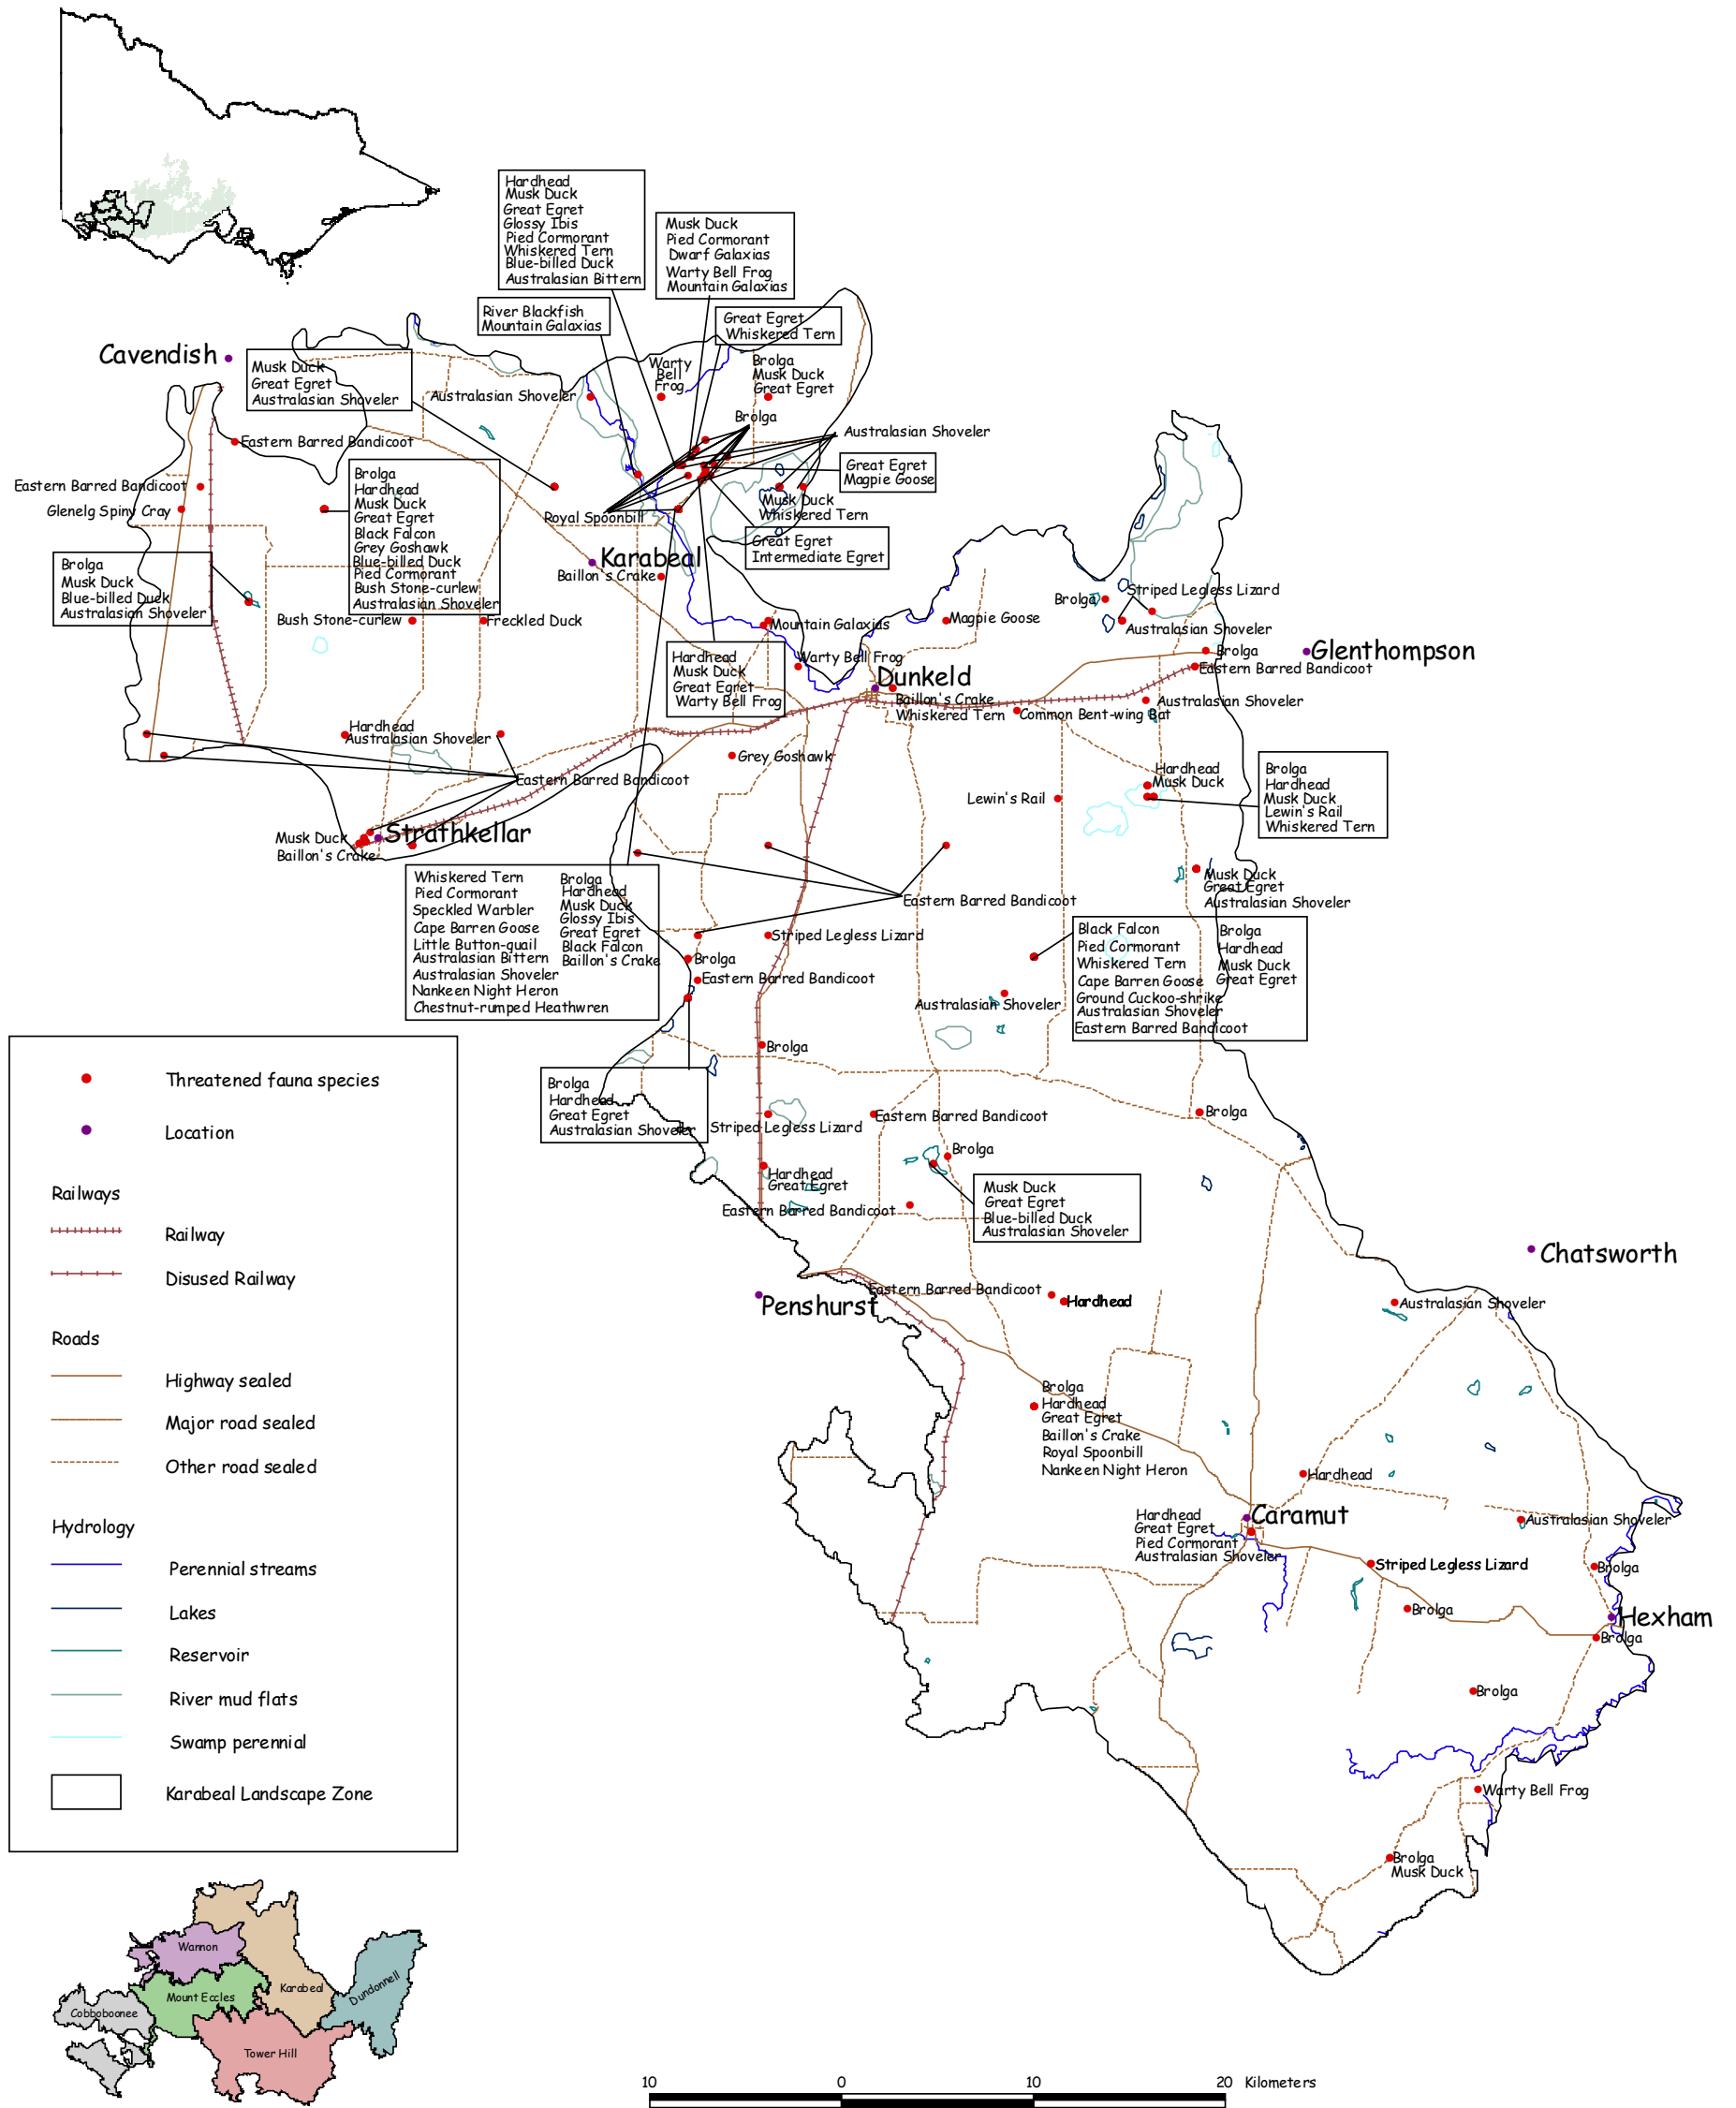

Map 30. Pre-1750 EVCs in the Karabeal Zone, Victorian Volcanic Plain bioregion.

Map 31. Current EVCs in the Karabeal Zone, Victorian Volcanic Plain bioregion.

Map 32. Current EVC Conservation Status and Public Land boundaries in the Karabeal Zone, Victorian Volcanic Plain bioregion.

Map 33. Threatened Fauna in the Karabeal Zone, Victorian Volcanic Plain bioregion.

Map 34. Threatened Flora in the Karabeal Zone, Victorian Volcanic Plain bioregion.

Map 35. 1A species and management actions in the Karabeal Zone, Victorian Volcanic Plain bioregion.