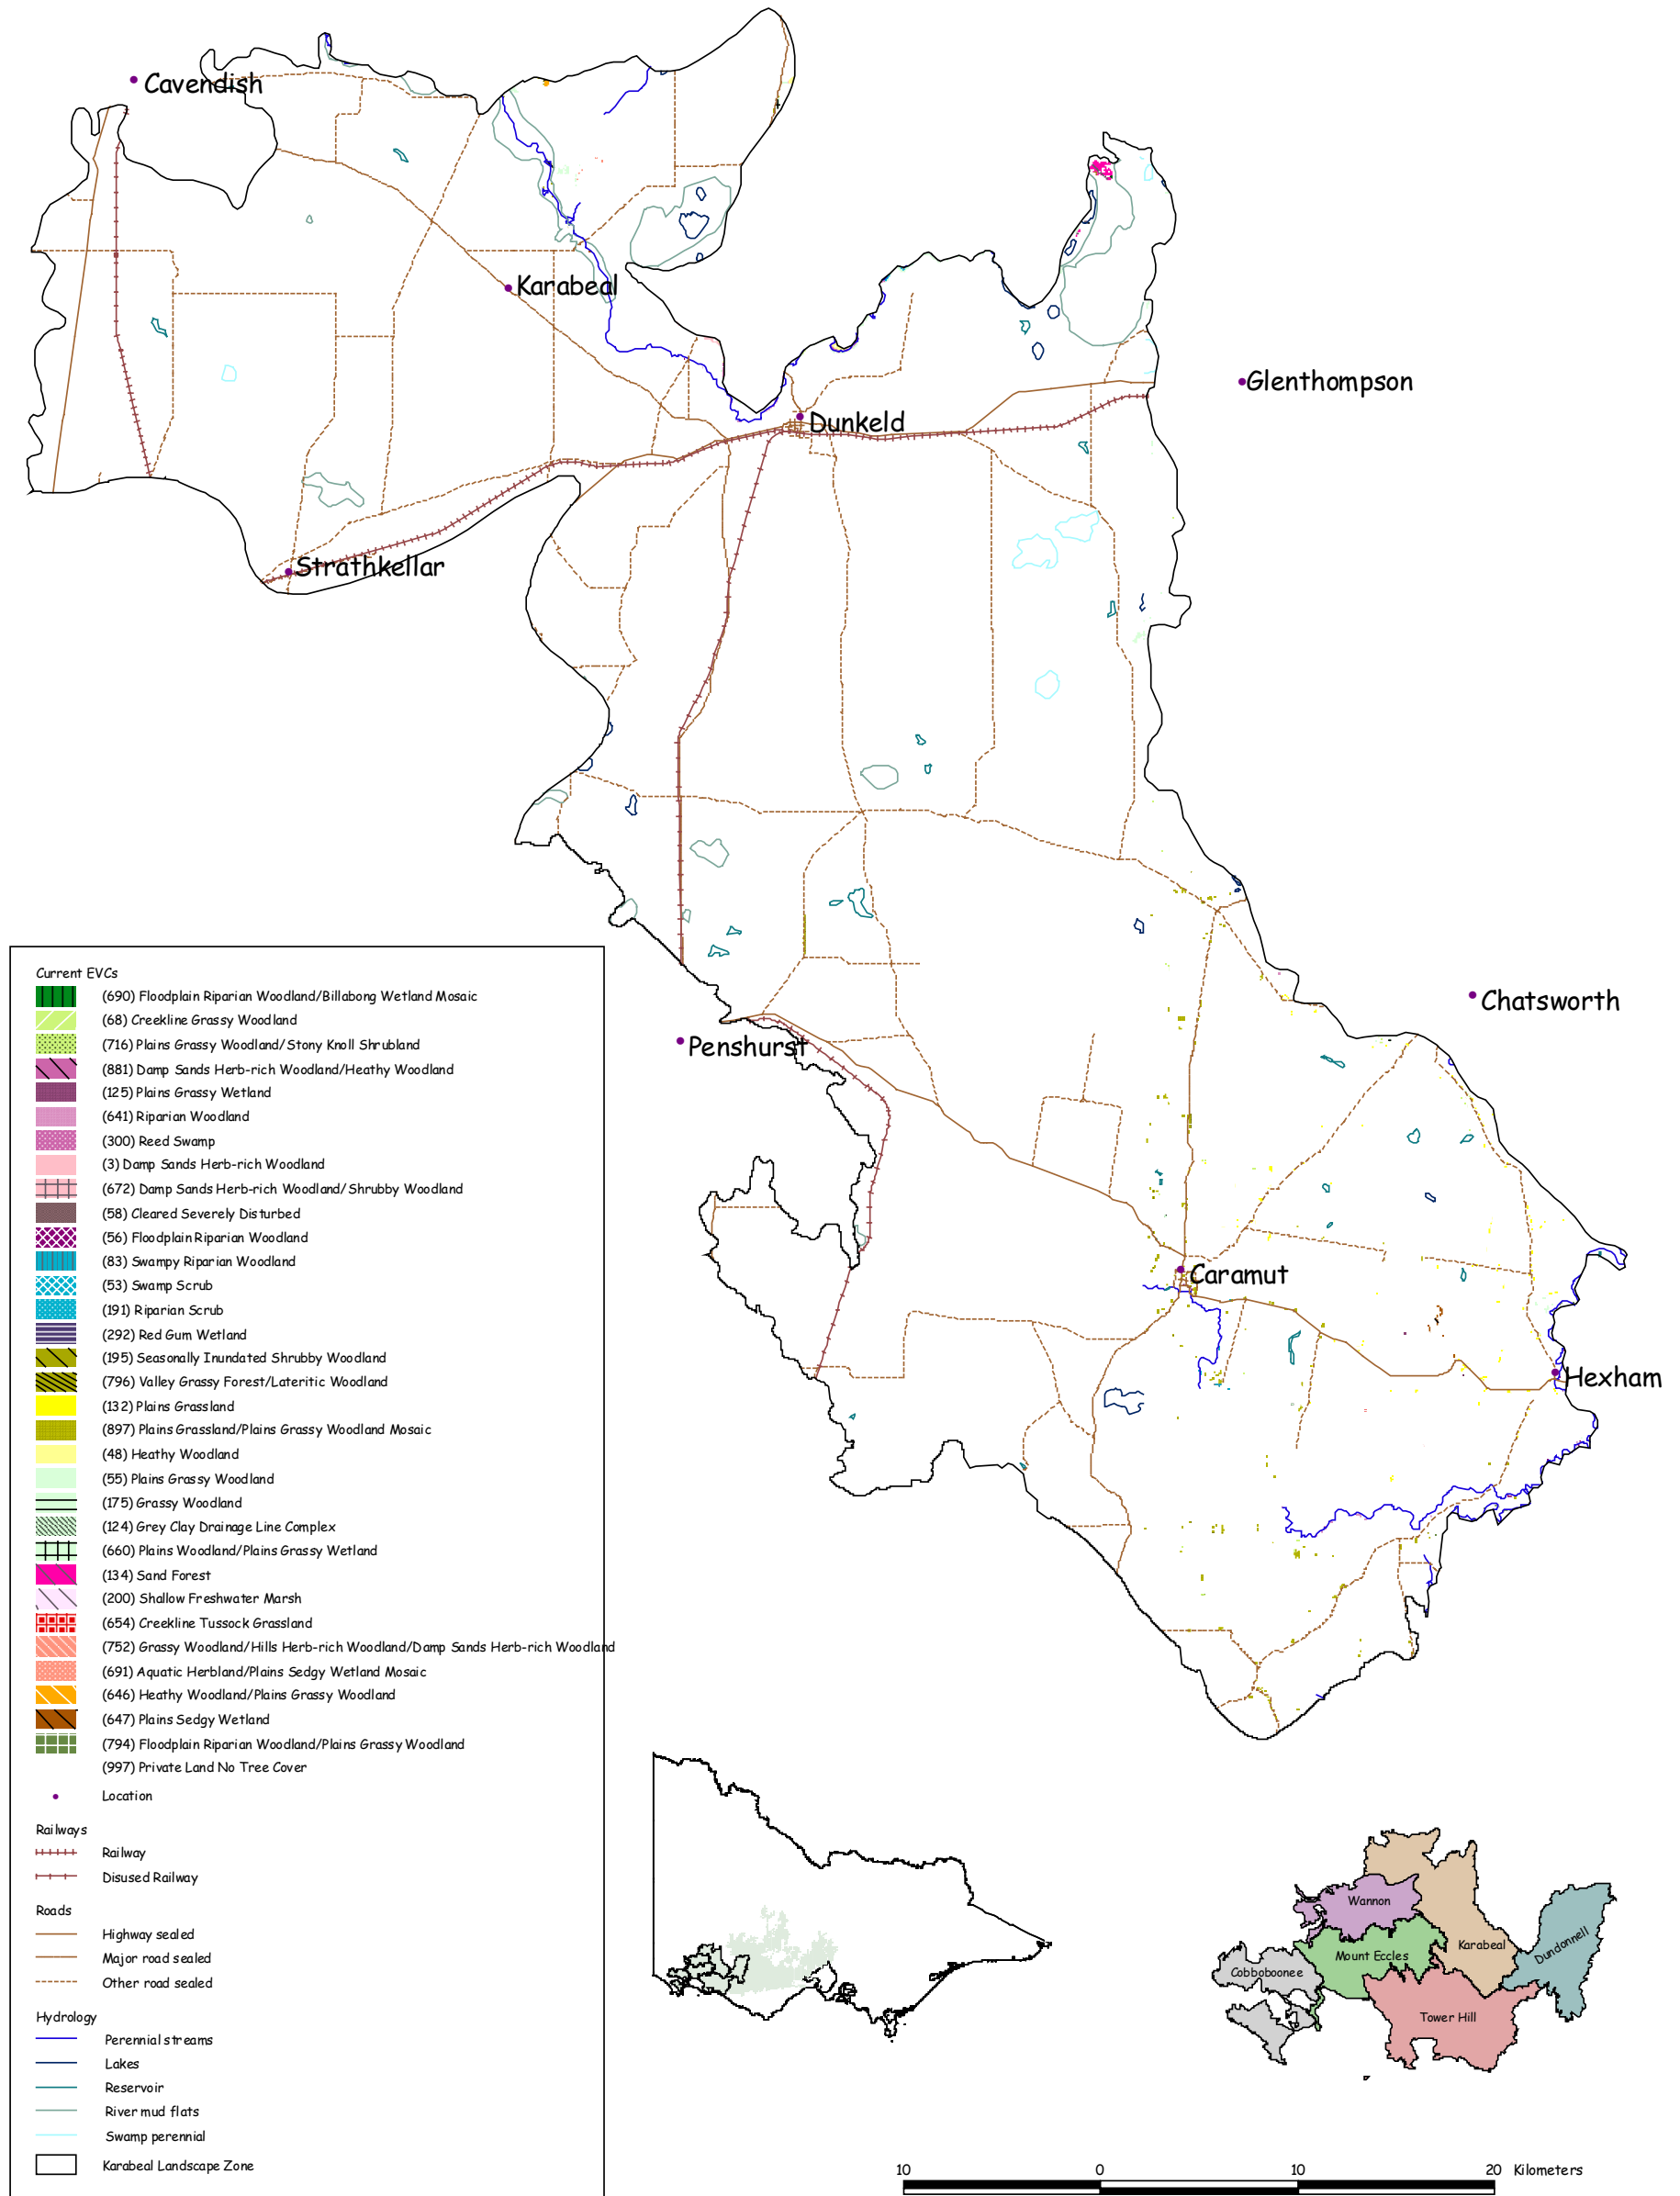

Map 30. Pre-1750 EVCs in the Karabeal Zone, Victorian Volcanic Plain bioregion.

Map 31. Current EVCs in the Karabeal Zone, Victorian Volcanic Plain bioregion.

Map 32. Current EVC Conservation Status and Public Land boundaries in the Karabeal Zone, Victorian Volcanic Plain bioregion.

Map 33. Threatened Fauna in the Karabeal Zone, Victorian Volcanic Plain bioregion.

Map 34. Threatened Flora in the Karabeal Zone, Victorian Volcanic Plain bioregion.

Map 35. 1A species and management actions in the Karabeal Zone, Victorian Volcanic Plain bioregion.