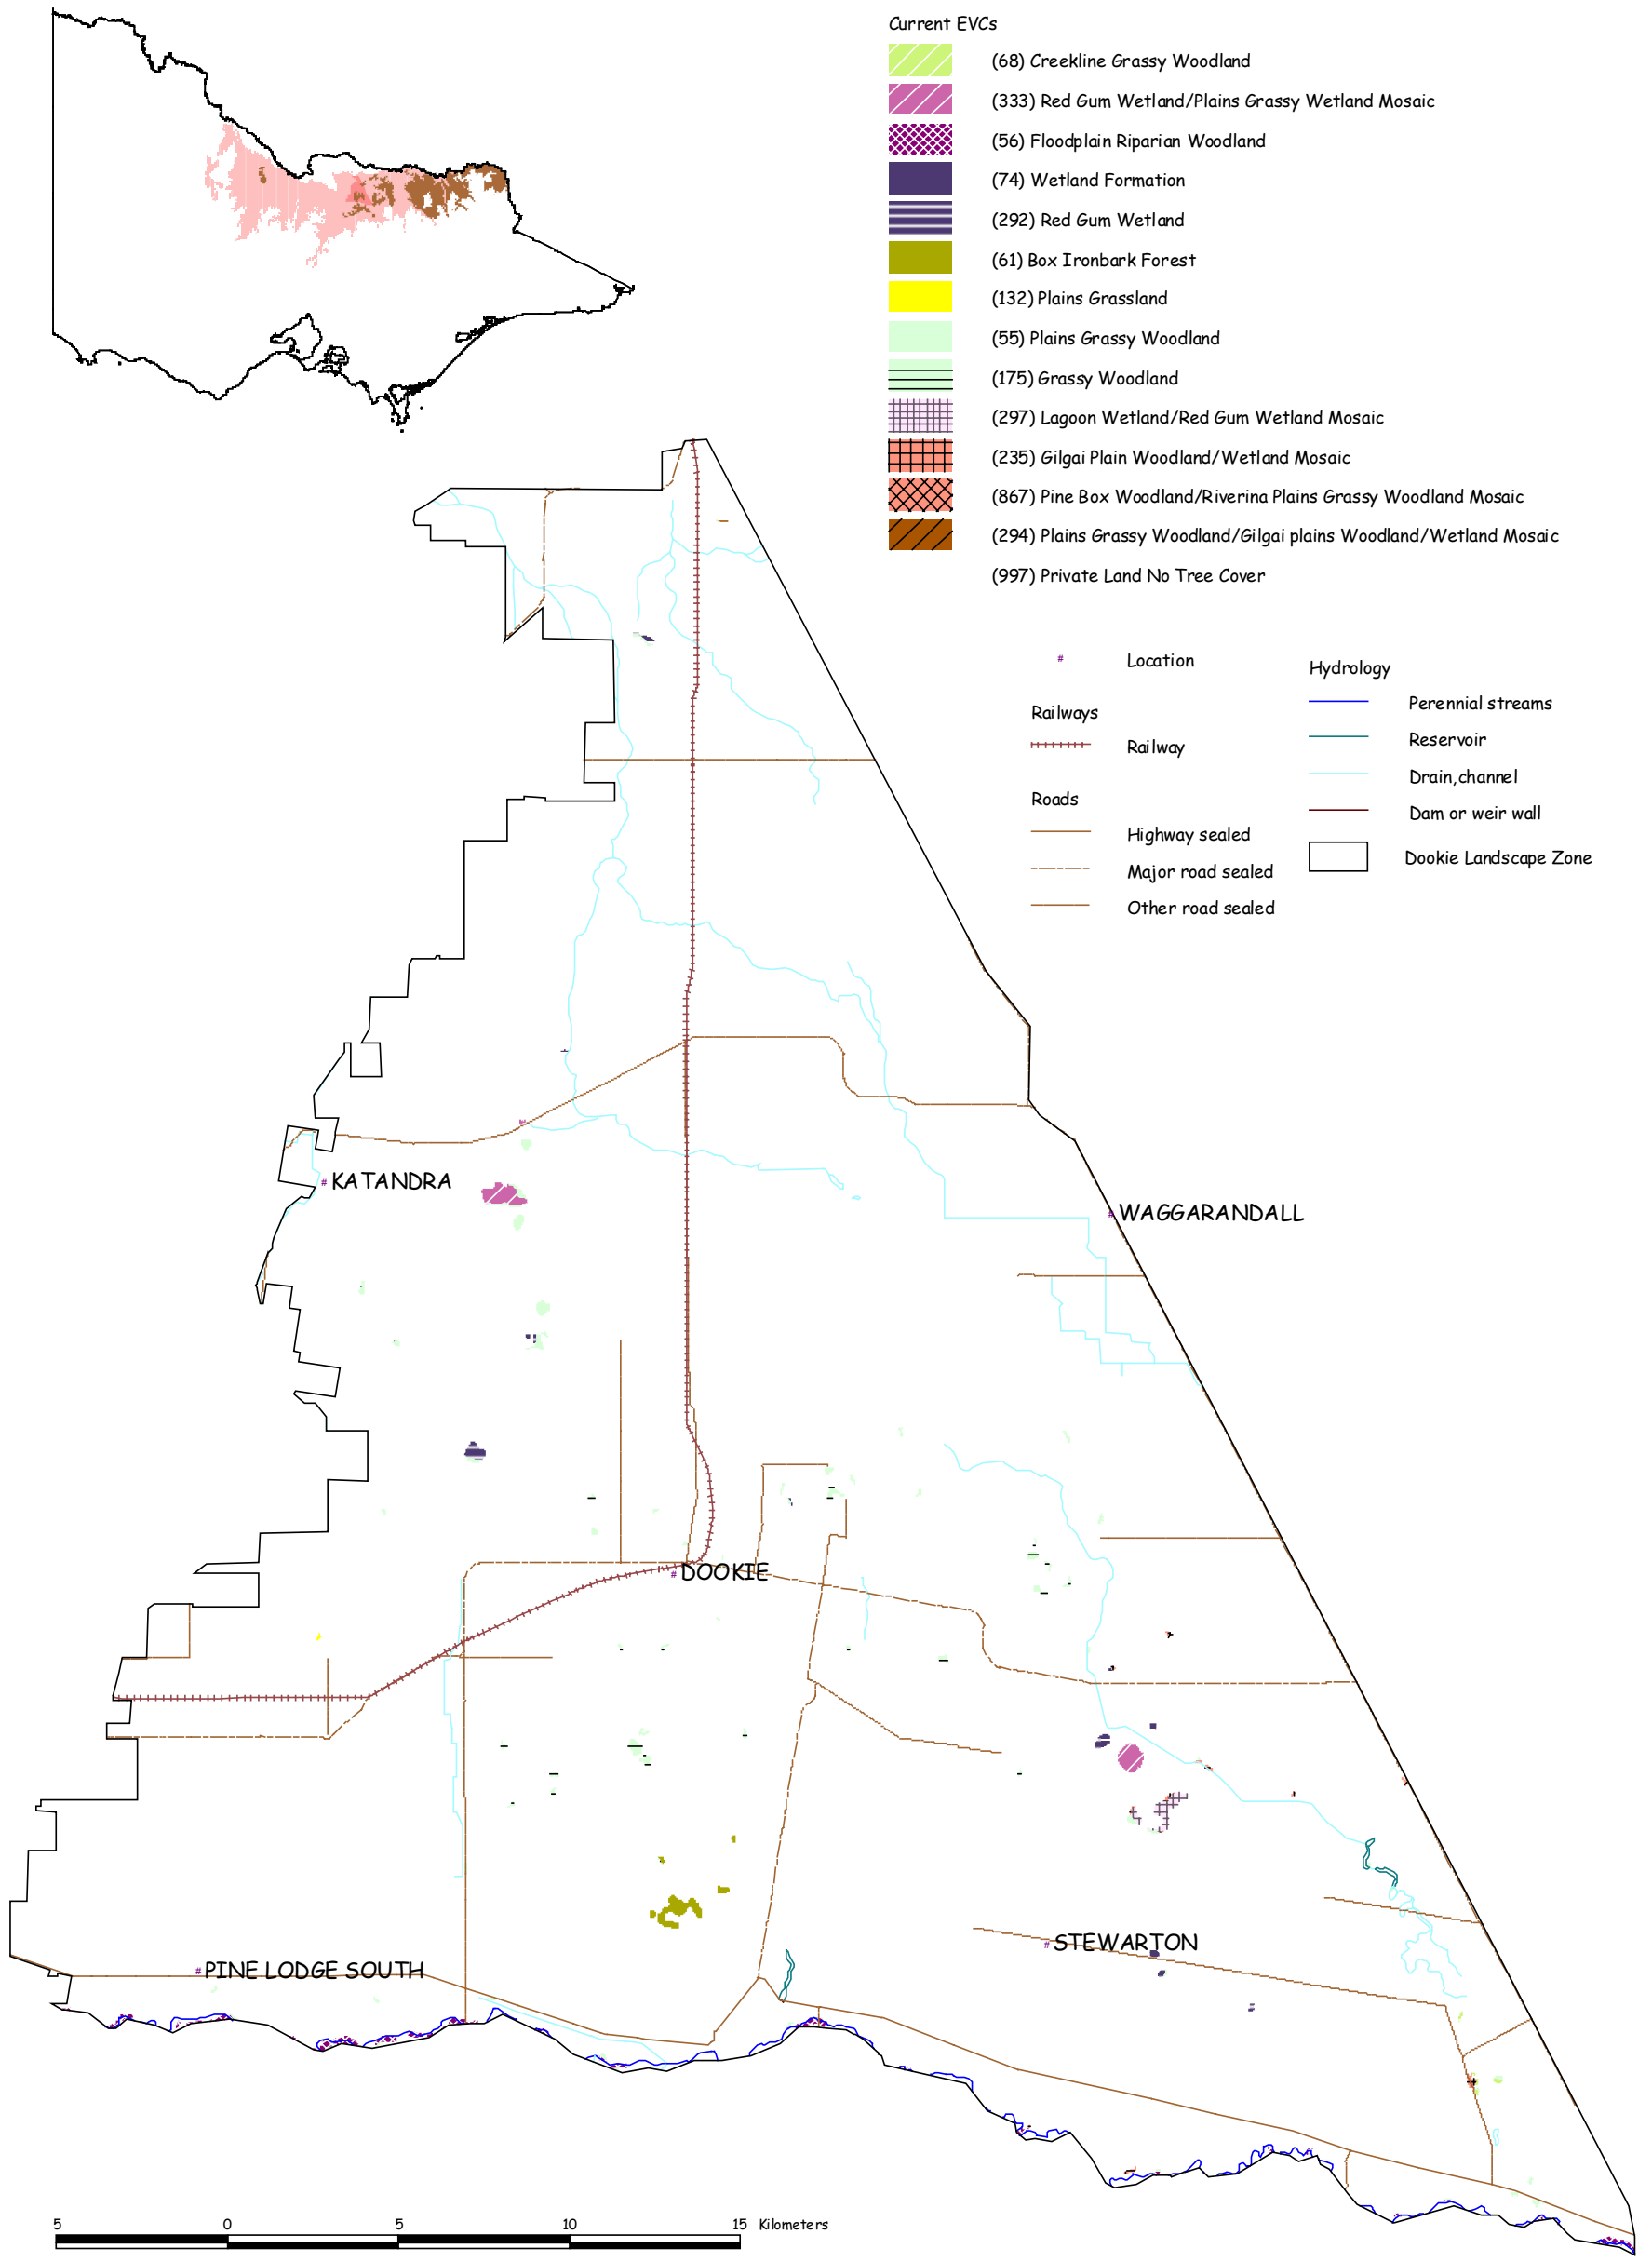

Map 31. Pre-1750 EVCs in the North East Goulburn Broken - Dookie Landscape Zone

Map 32. Current EVCs in the North East Goulburn Broken - Dookie Landscape Zone

Map 33. Current EVC Conservation Significance and Public land boundaries in the North East Goulburn Broken - Dookie Landscape Zone

Map 36. 1A species and management actions in the North East Goulburn Broken - Dookie Landscape Zone