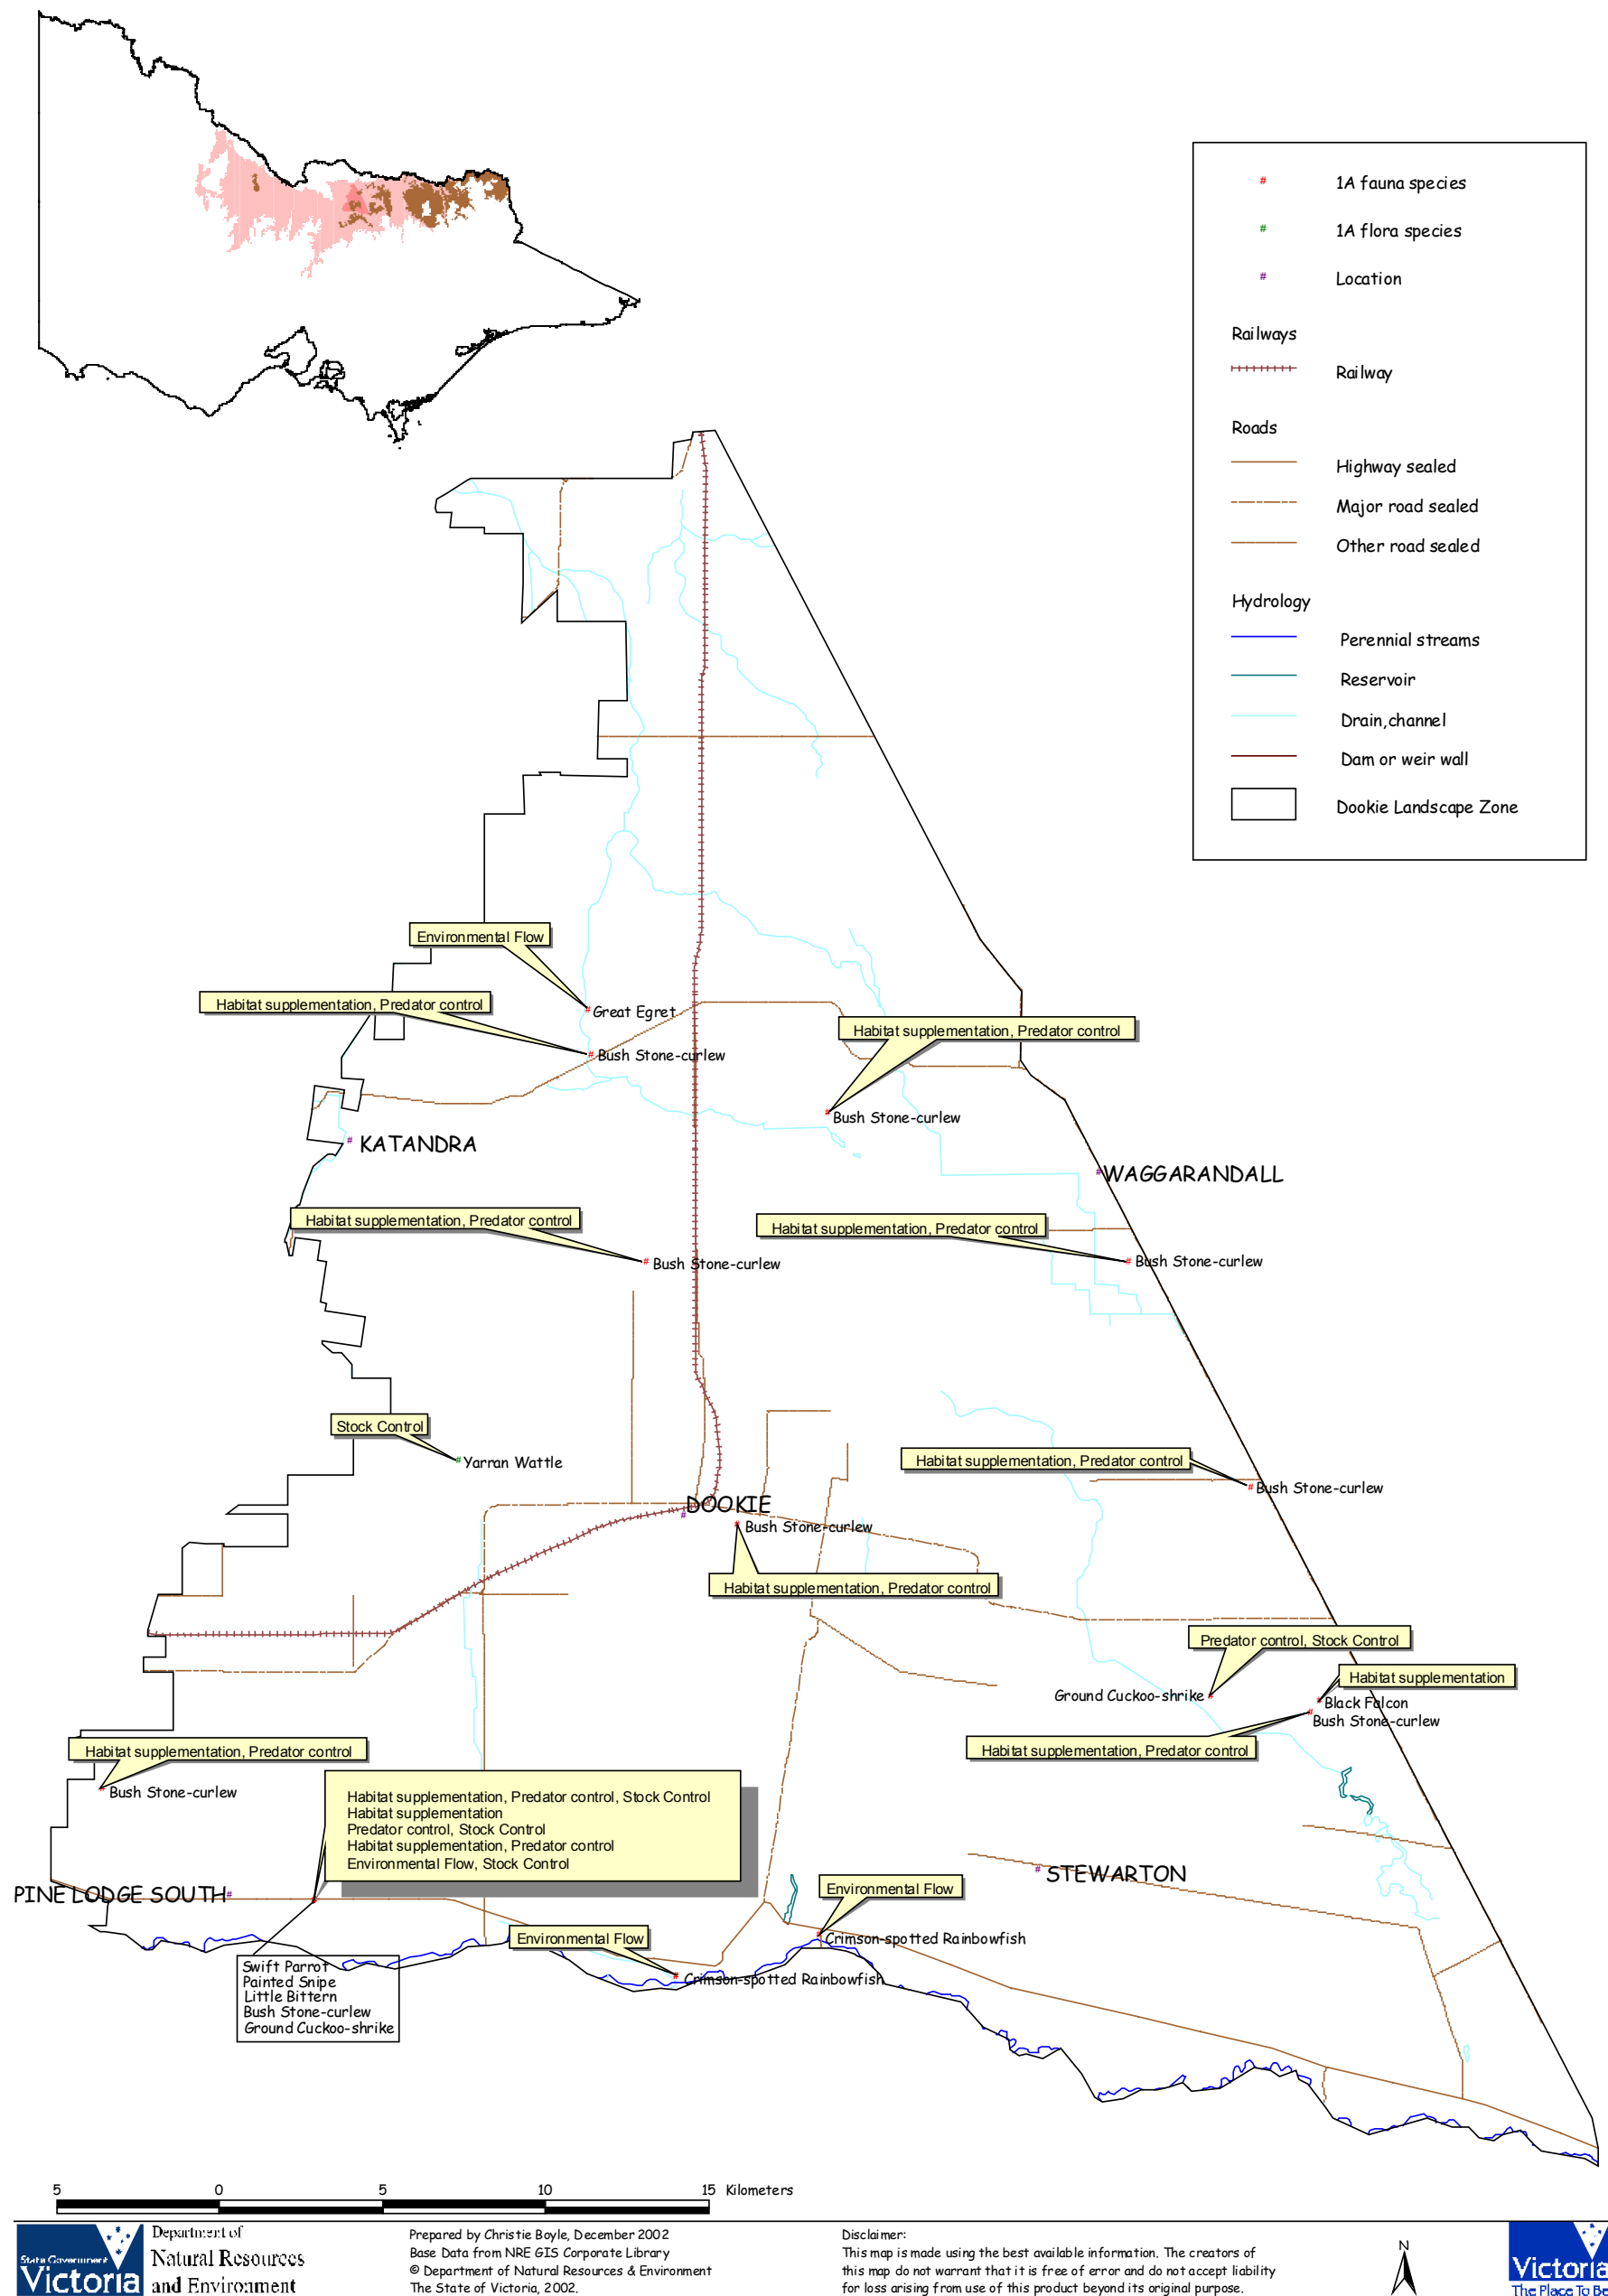

Map 31. Pre-1750 EVCs in the North East Goulburn Broken - Dookie Landscape Zone

Map 32. Current EVCs in the North East Goulburn Broken - Dookie Landscape Zone

Map 33. Current EVC Conservation Significance and Public land boundaries in the North East Goulburn Broken - Dookie Landscape Zone

Map 36. 1A species and management actions in the North East Goulburn Broken - Dookie Landscape Zone