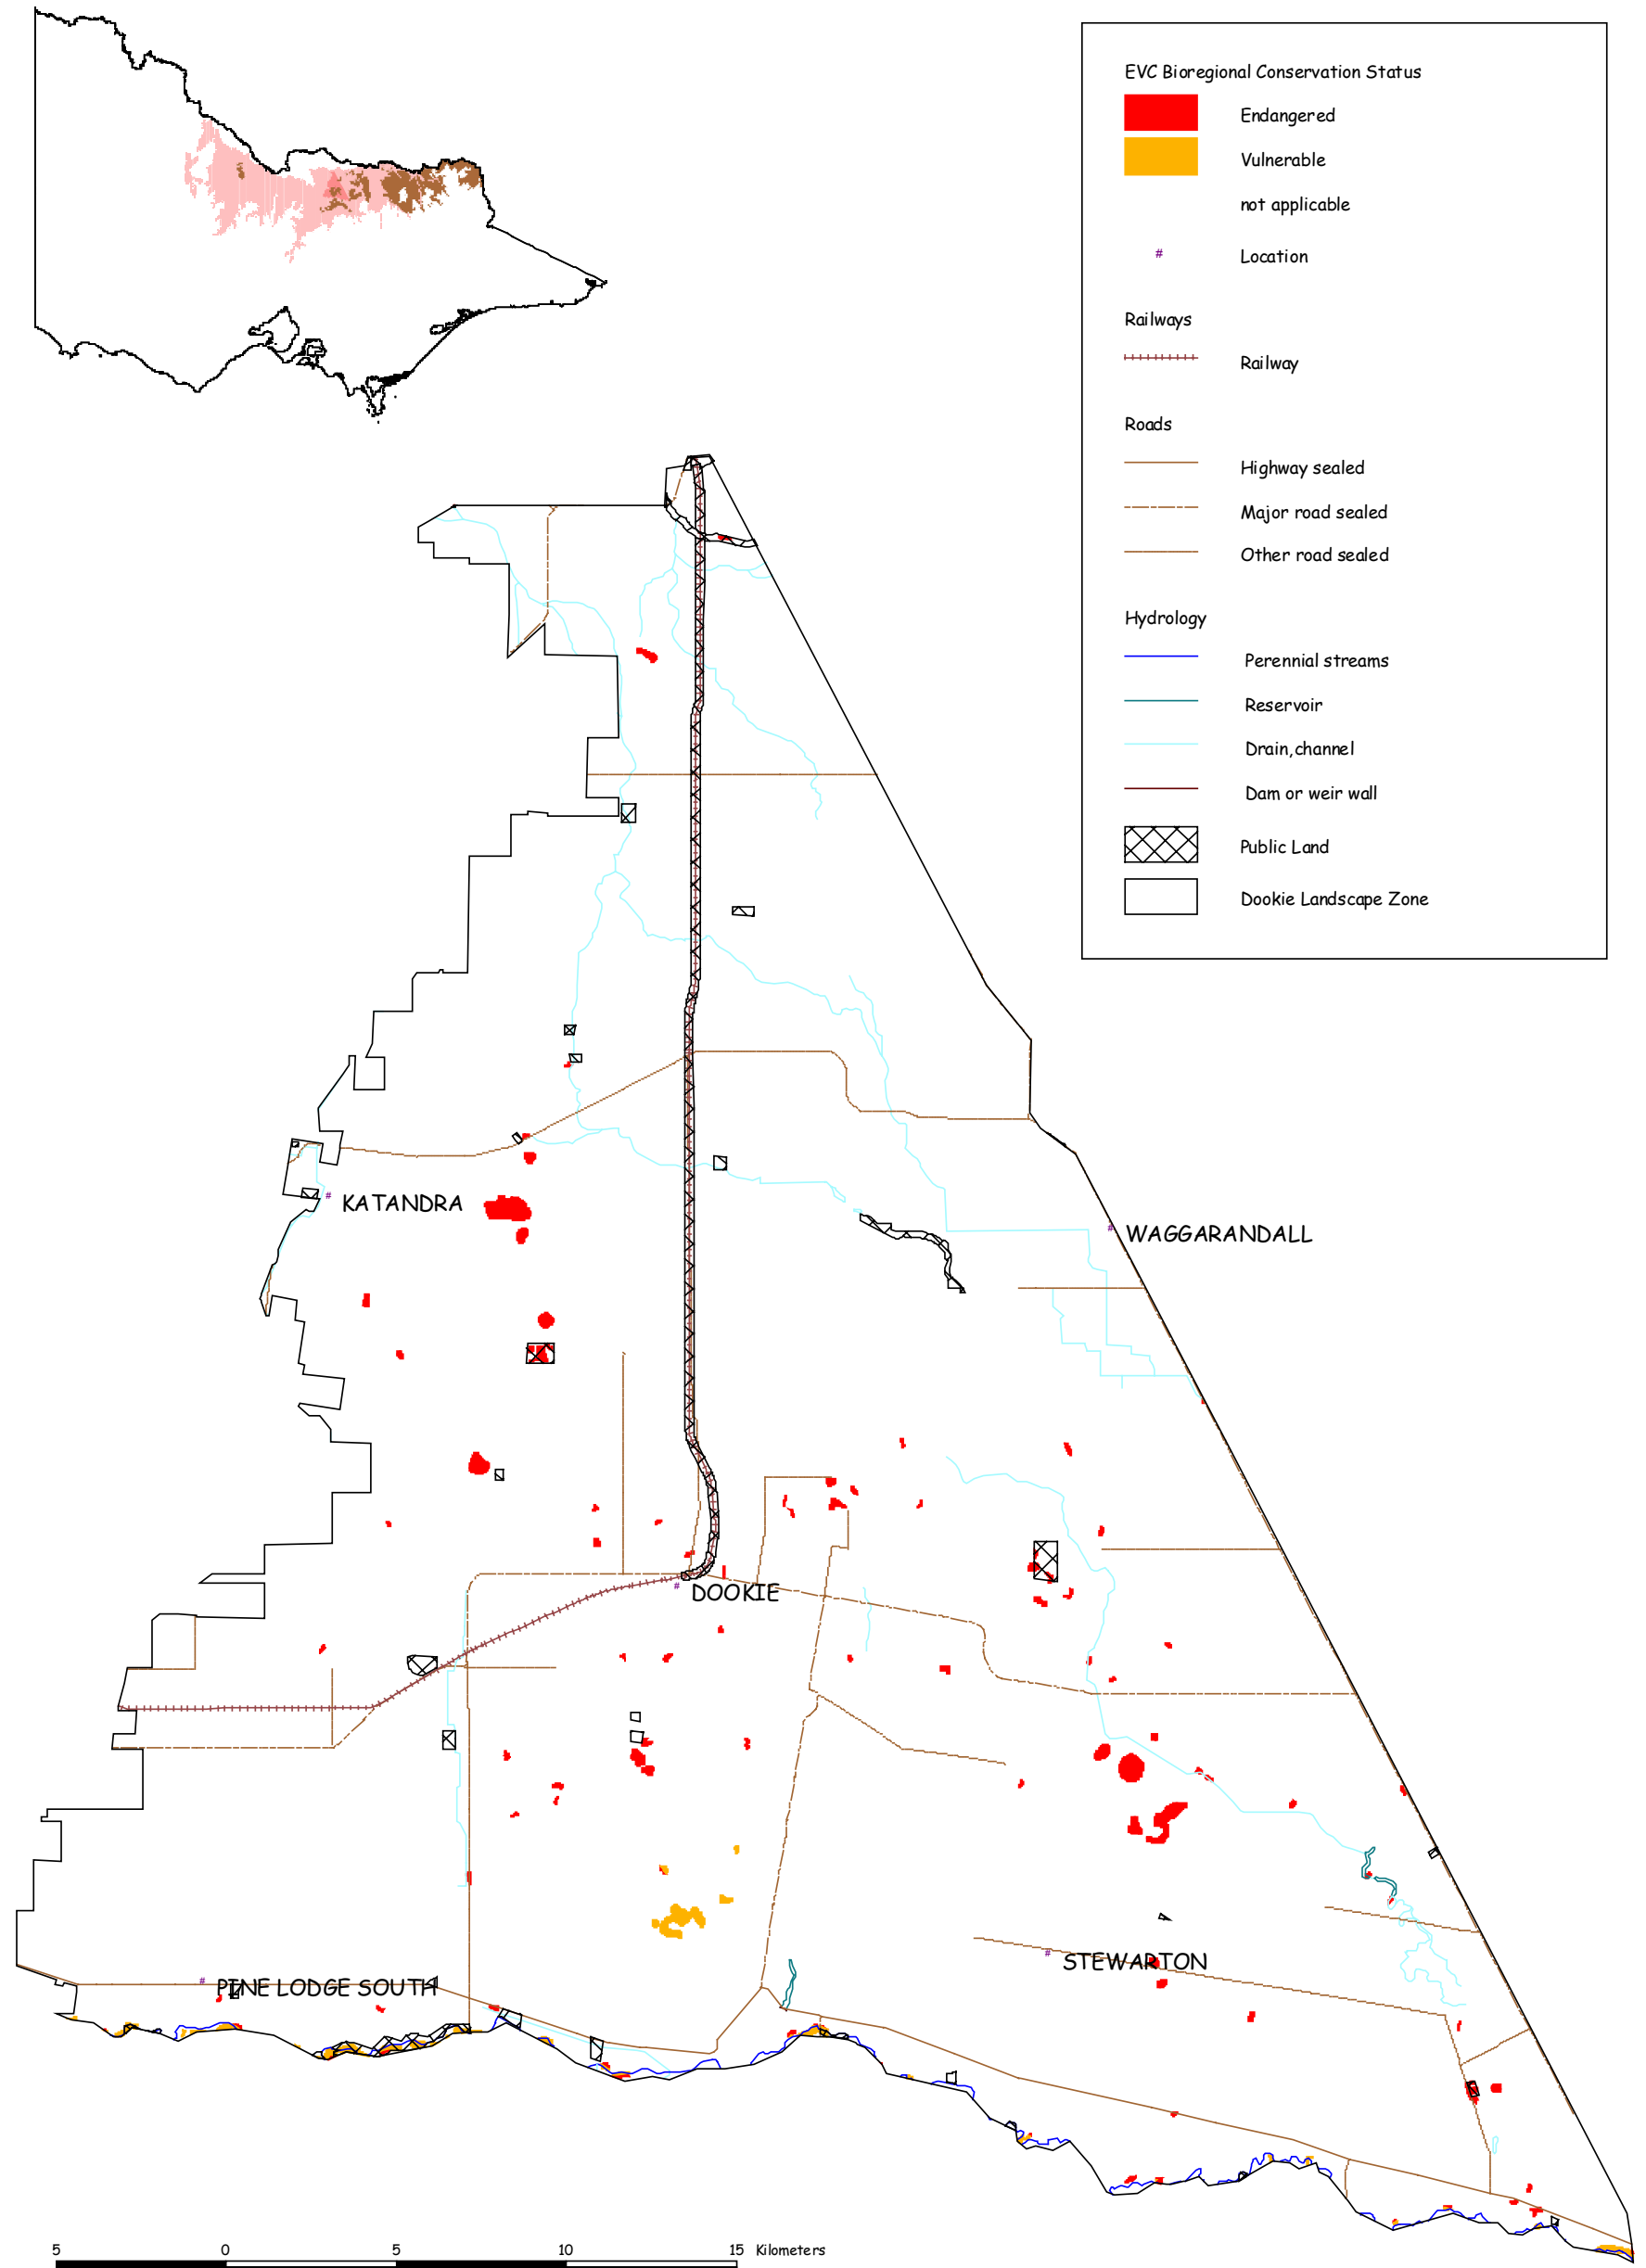

Map 31. Pre-1750 EVCs in the North East Goulburn Broken - Dookie Landscape Zone

Map 32. Current EVCs in the North East Goulburn Broken - Dookie Landscape Zone

Map 33. Current EVC Conservation Significance and Public land boundaries in the North East Goulburn Broken - Dookie Landscape Zone

Map 36. 1A species and management actions in the North East Goulburn Broken - Dookie Landscape Zone