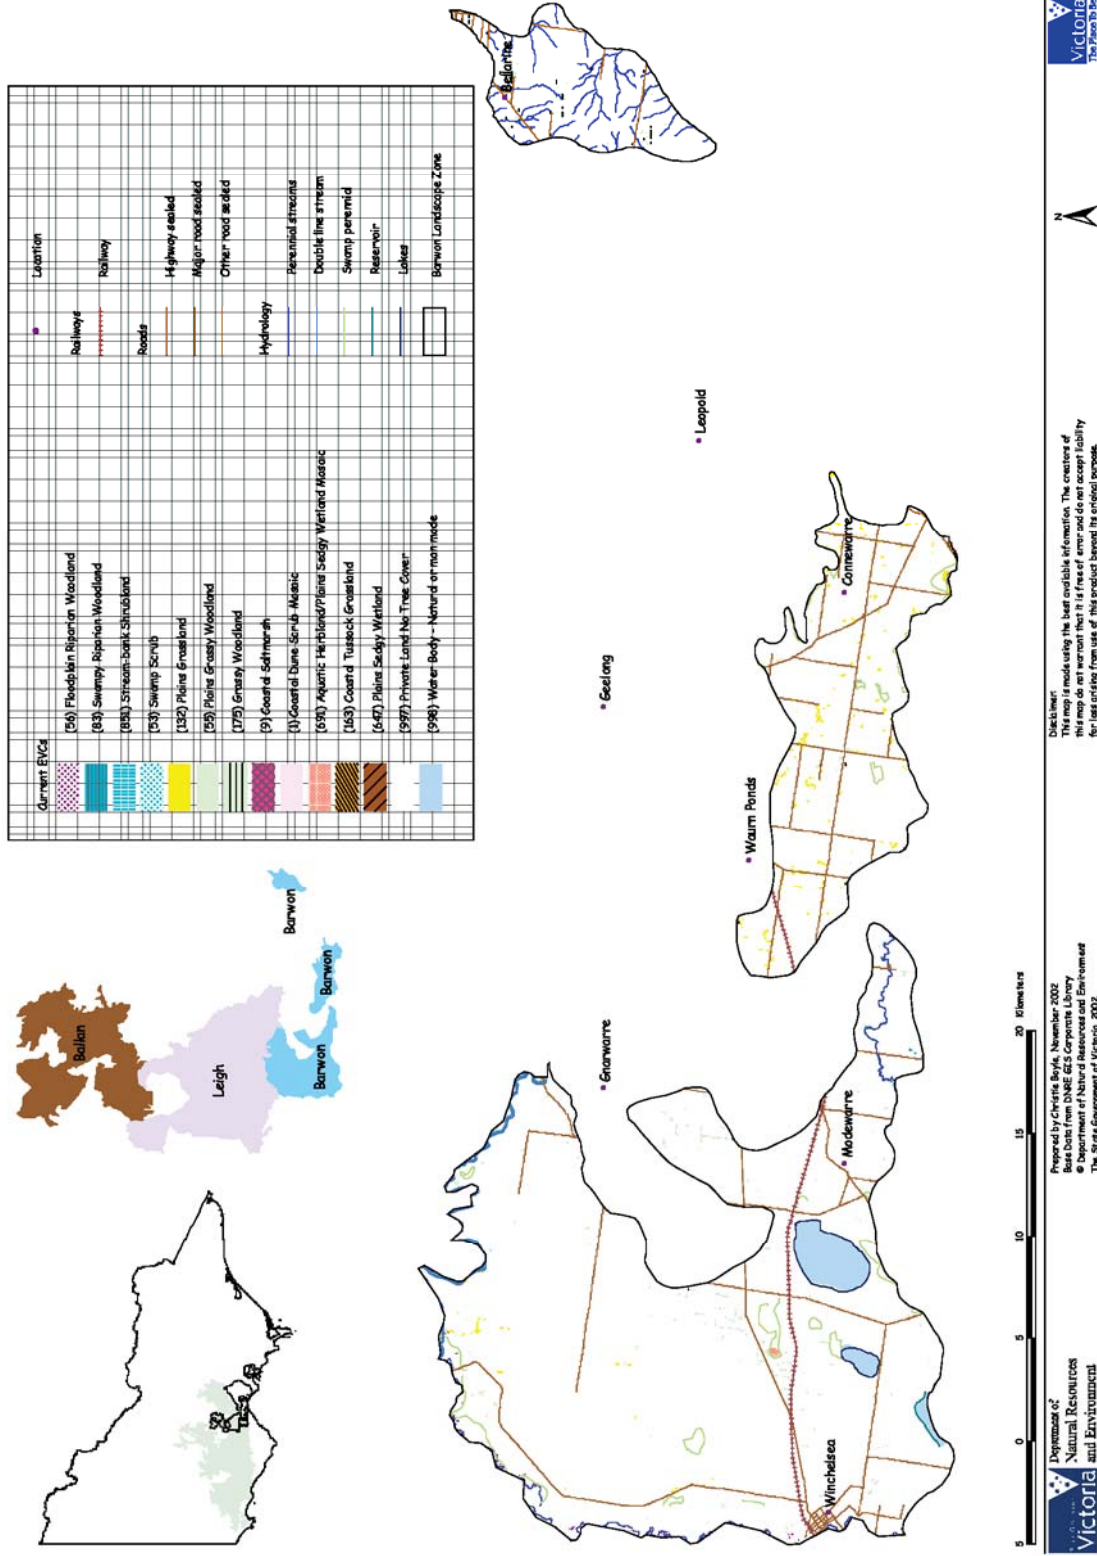

Map 23. Pre-1750 EVCs in the Barwon Zone, Victorian Volcanic Plain bioregion

Map 24. Current EVCs in the Barwon Zone, Victorian Volcanic Plain bioregion

Map 25. Current EVC conservation significance and public land boundaries in Barwon Zone, Victorian Volcanic Plain bioregion

Map 26. Threatened flora in the Barwon Zone, Victorian Volcanic Plain bioregion

Department of Natural Resources and Environment
 Prepared by Charles Beale, November 2002
 Best data from DSE GIS Corporate Library
 © Department of Natural Resources and Environment
 The State Government of Victoria, 2002.

0 5 10 15 20 Kilometers

Disclaimer
 This map is made using the best available information. The creators of this map do not warrant that it is free of error and do not accept liability for loss arising from use of this product beyond its original purpose.