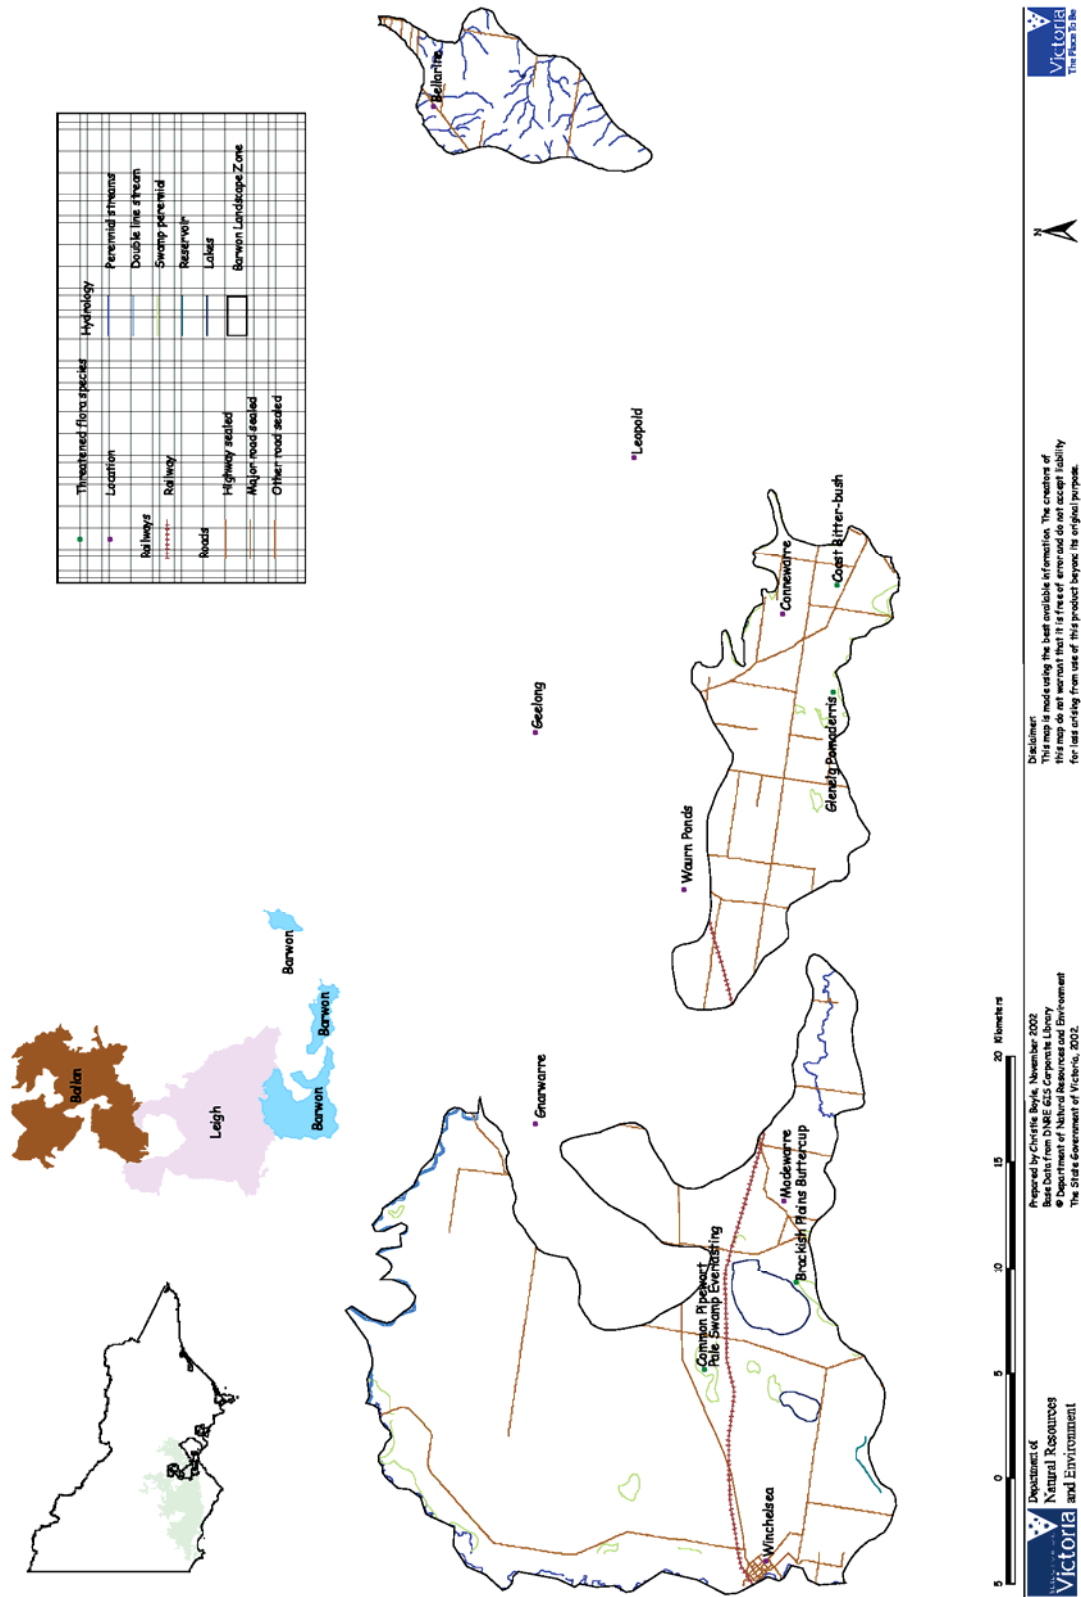

Map 23. Pre-1750 EVCs in the Barwon Zone, Victorian Volcanic Plain bioregion

Map 24. Current EVCs in the Barwon Zone, Victorian Volcanic Plain bioregion

Map 25. Current EVC conservation significance and public land boundaries in Barwon Zone, Victorian Volcanic Plain bioregion

Map 26. Threatened flora in the Barwon Zone, Victorian Volcanic Plain bioregion

Department of Natural Resources and Environment
 Prepared by Charles Beale, November 2002
 Best data from DSE GIS Corporate Library
 © Department of Natural Resources and Environment
 The State Government of Victoria, 2002.

0 5 10 15 20 Kilometers

Disclaimer
 This map is made using the best available information. The creators of this map do not warrant that it is free of error and do not accept liability for loss arising from use of this product beyond its original purpose.