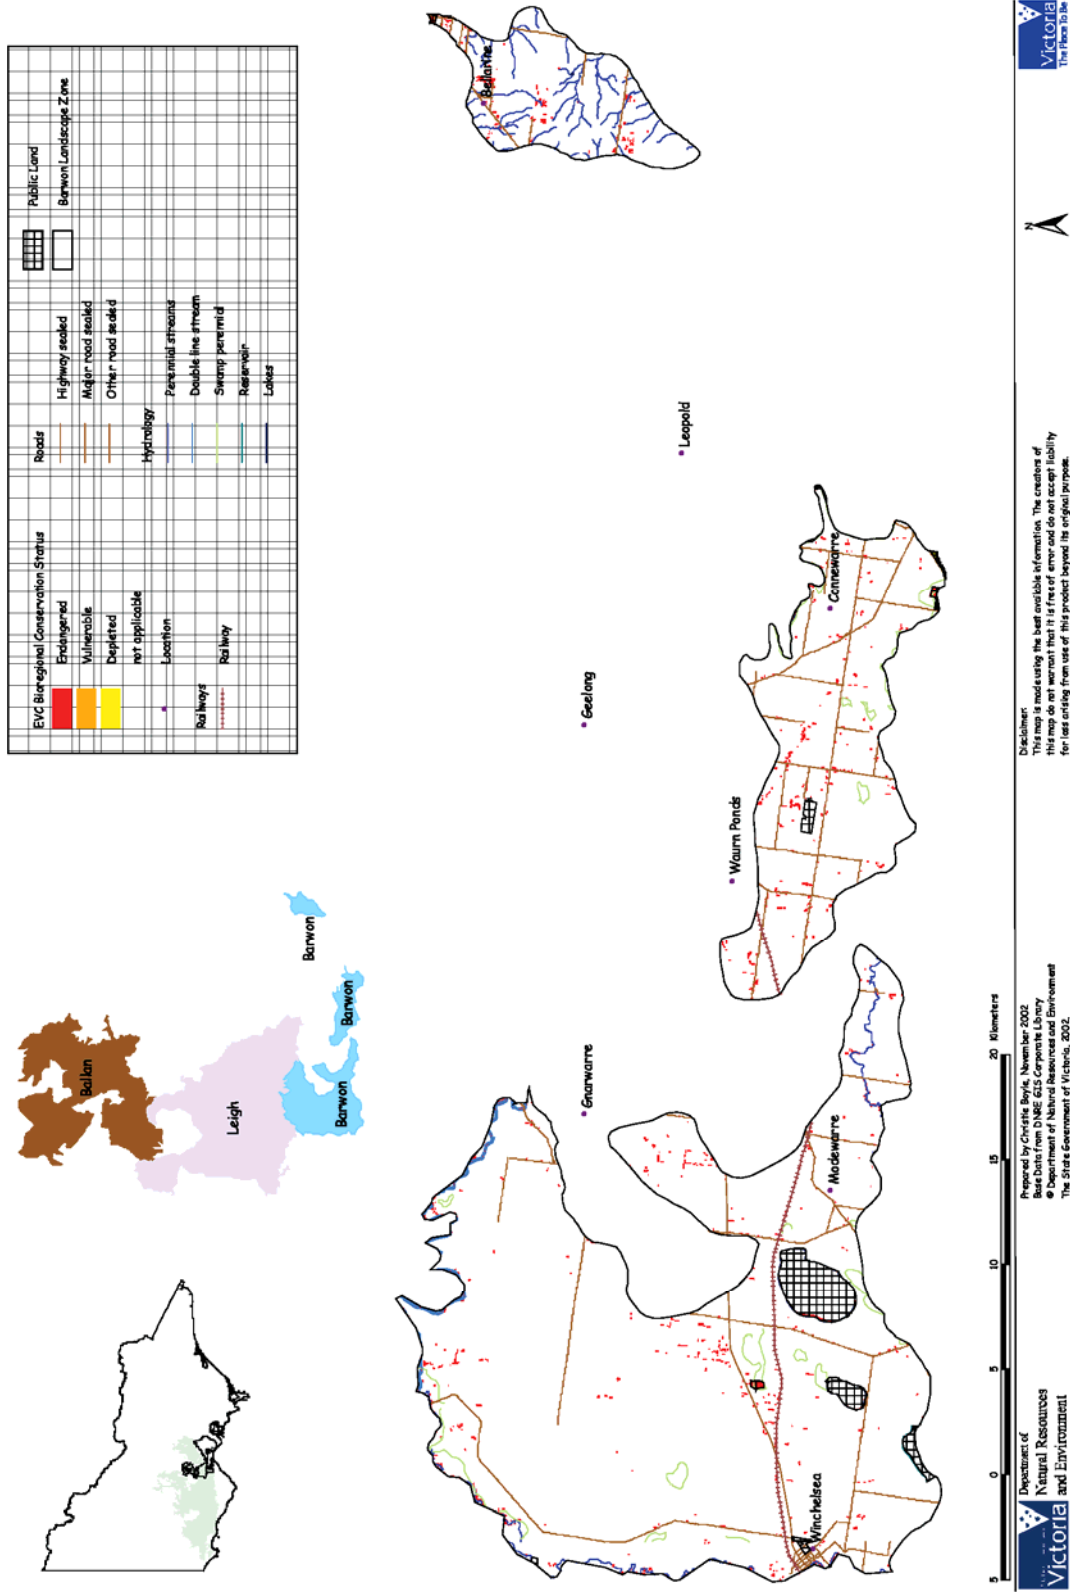

Map 23. Pre-1750 EVCs in the Barwon Zone, Victorian Volcanic Plain bioregion

Map 24. Current EVCs in the Barwon Zone, Victorian Volcanic Plain bioregion

Map 25. Current EVC conservation significance and public land boundaries in Barwon Zone, Victorian Volcanic Plain bioregion

Map 26. Threatened flora in the Barwon Zone, Victorian Volcanic Plain bioregion

Department of Natural Resources and Environment
 Prepared by Charles Beale, November 2002
 Best data from DSE GIS Corporate Library
 © Department of Natural Resources and Environment
 The State Government of Victoria, 2002.

0 5 10 15 20 Kilometers

Disclaimer
 This map is made using the best available information. The creators of this map do not warrant that it is free of error and do not accept liability for loss arising from use of this product beyond its original purpose.