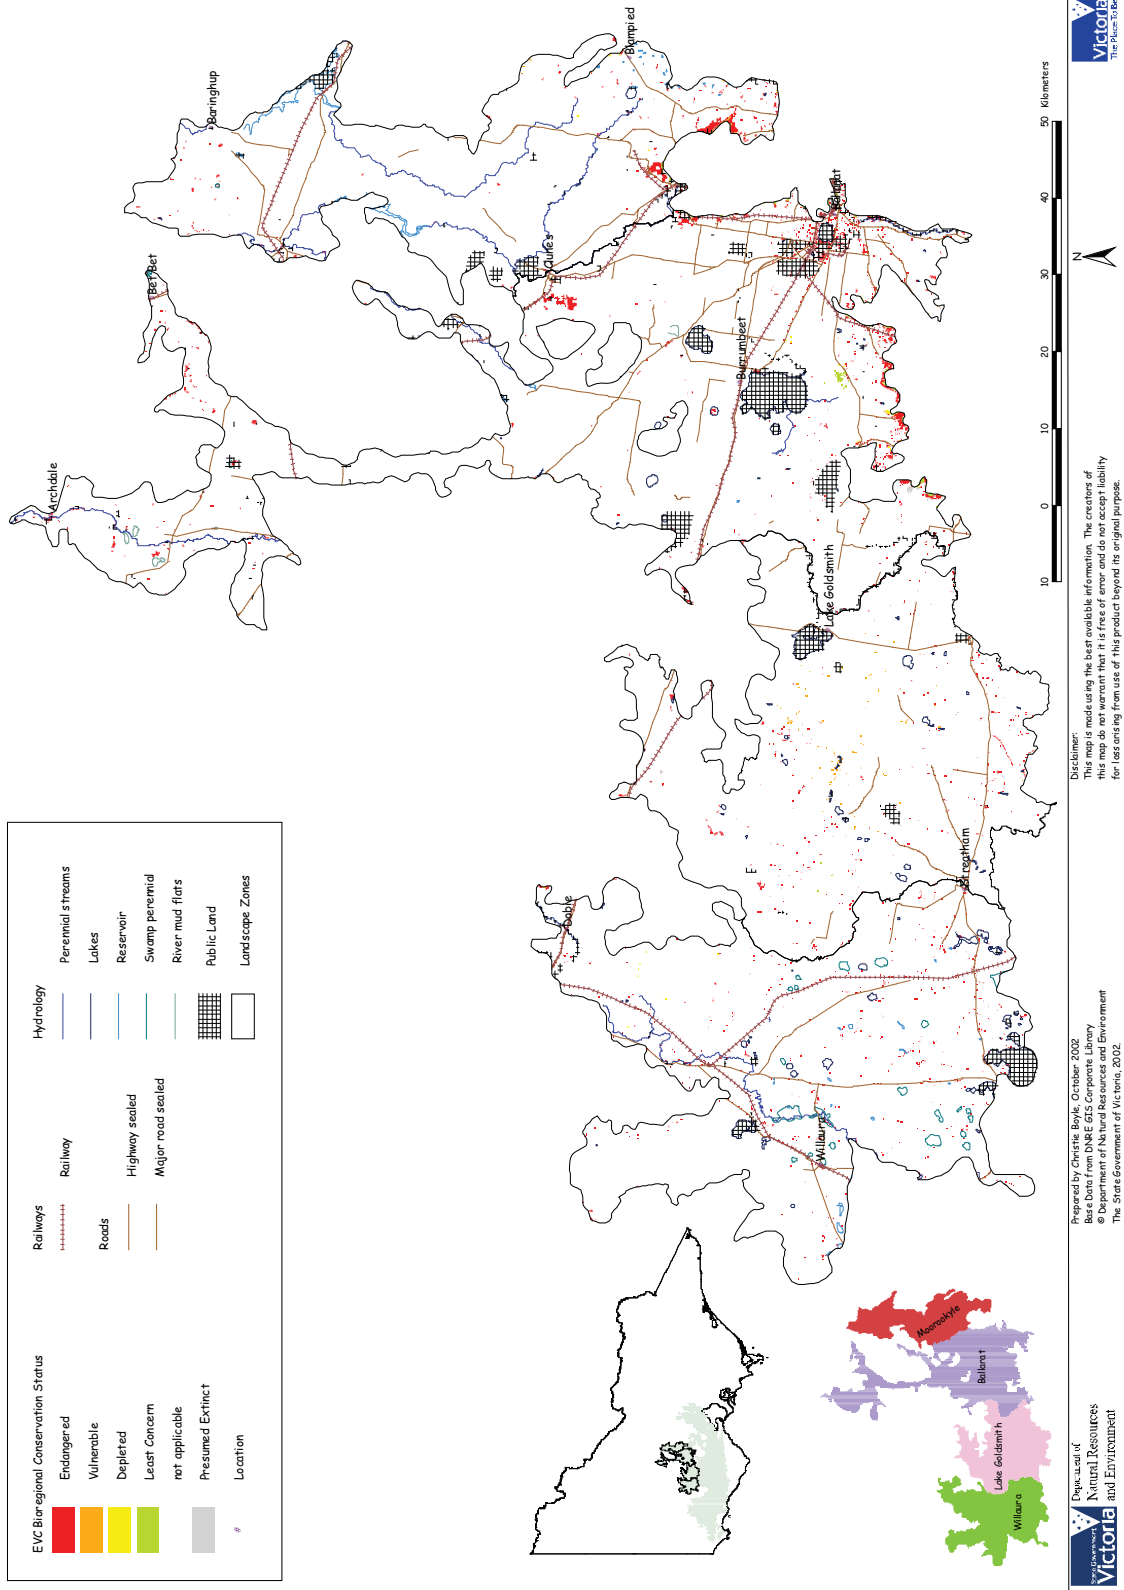

Map 22. Threatened fauna in the Ballarat Zone, Victorian Volcanic Plain bioregion

Prepared by Christine Boyle, October 2002  
 Prepared for the Victorian Government  
 © Department of Natural Resources and Environment  
 The State Government of Victoria, 2002.

Map 26. 1A species and management actions in the Northern Zones of the Victorian Volcanic Plain bioregion

Prepared by: Christie Boyle, October 2002  
 Base Data from: DNRE GIS Corporate Library  
 © Department of Natural Resources and Environment  
 The State Government of Victoria, 2002.

Disclaimer:  
 This map is made using the best available information. The creators of this map do not warrant that it is free of error and do not accept liability for loss arising from use of this product beyond its original purpose.

Map 19. Current EVCs in the Northern Zones of the Victorian Volcanic Plain bioregion

Map 20. Current EVC conservation significance and public land boundaries in the Northern Zones of the Victorian Volcanic Plain bioregion