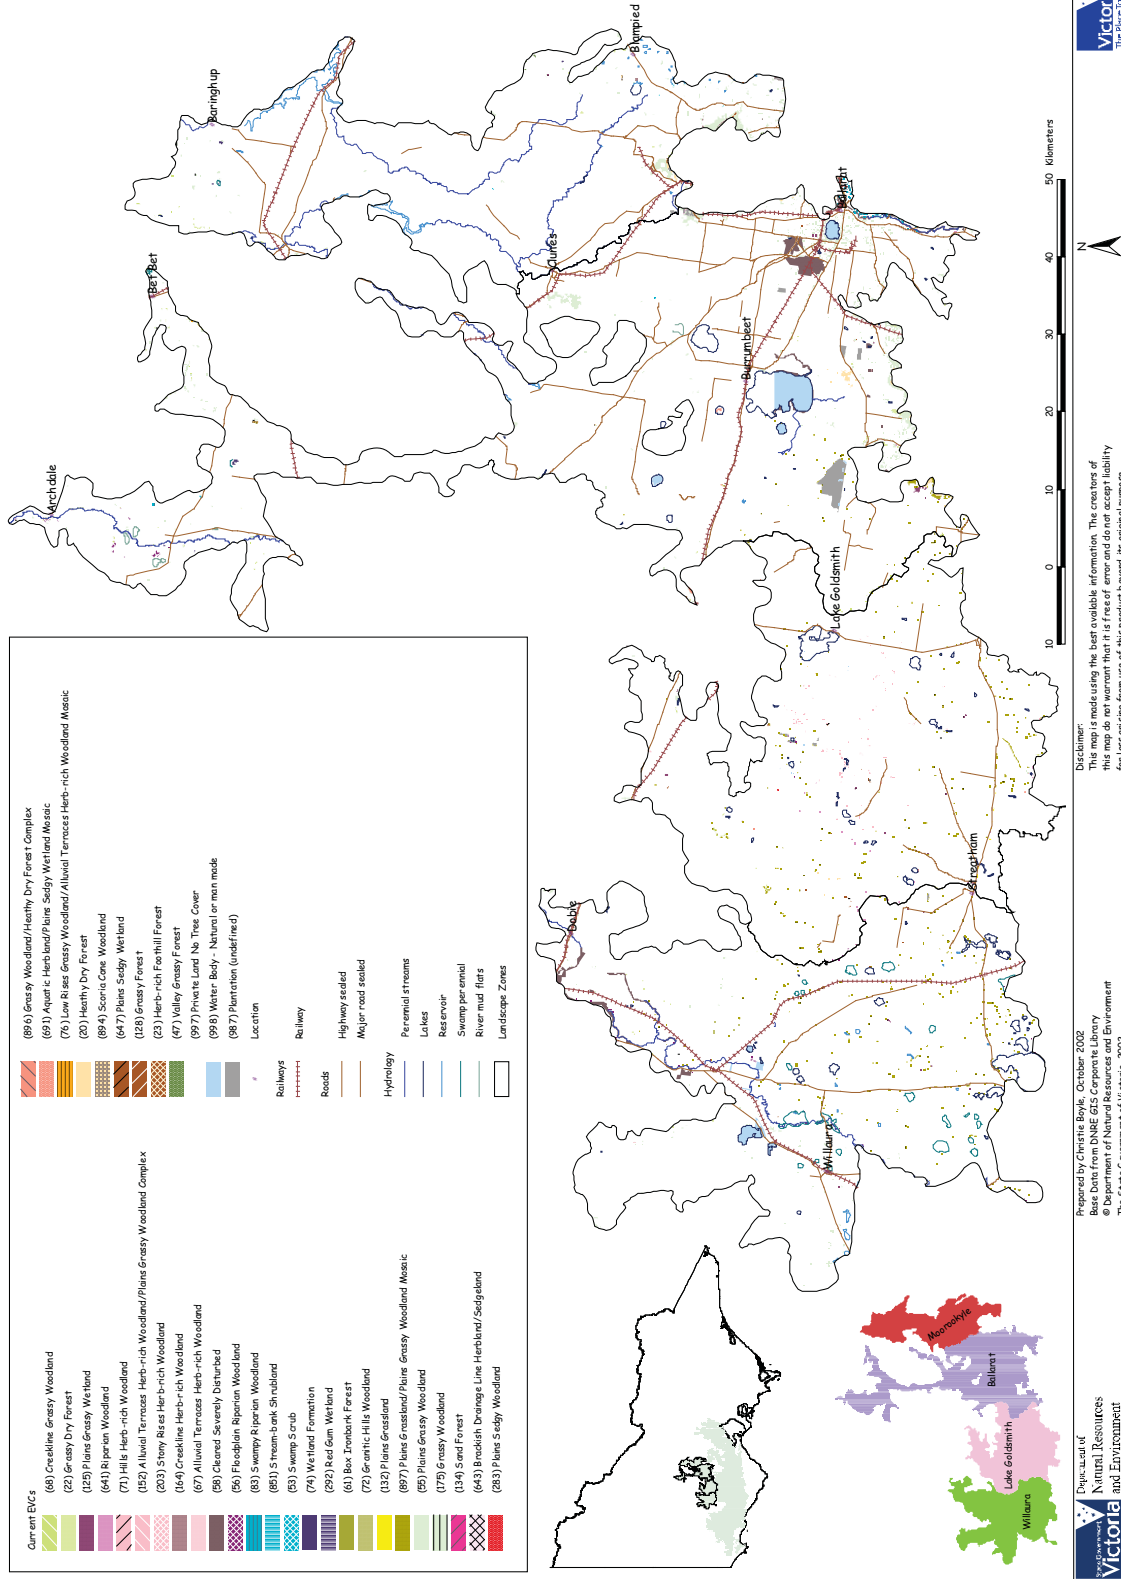

Prepared by: Christie Boyle, October 2002
Base Data from: DNRE GIS Corporate Library
© Department of Natural Resources and Environment
The State Government of Victoria, 2002.

Map 19. Current EVCs in the Northern Zones of the Victorian Volcanic Plain bioregion