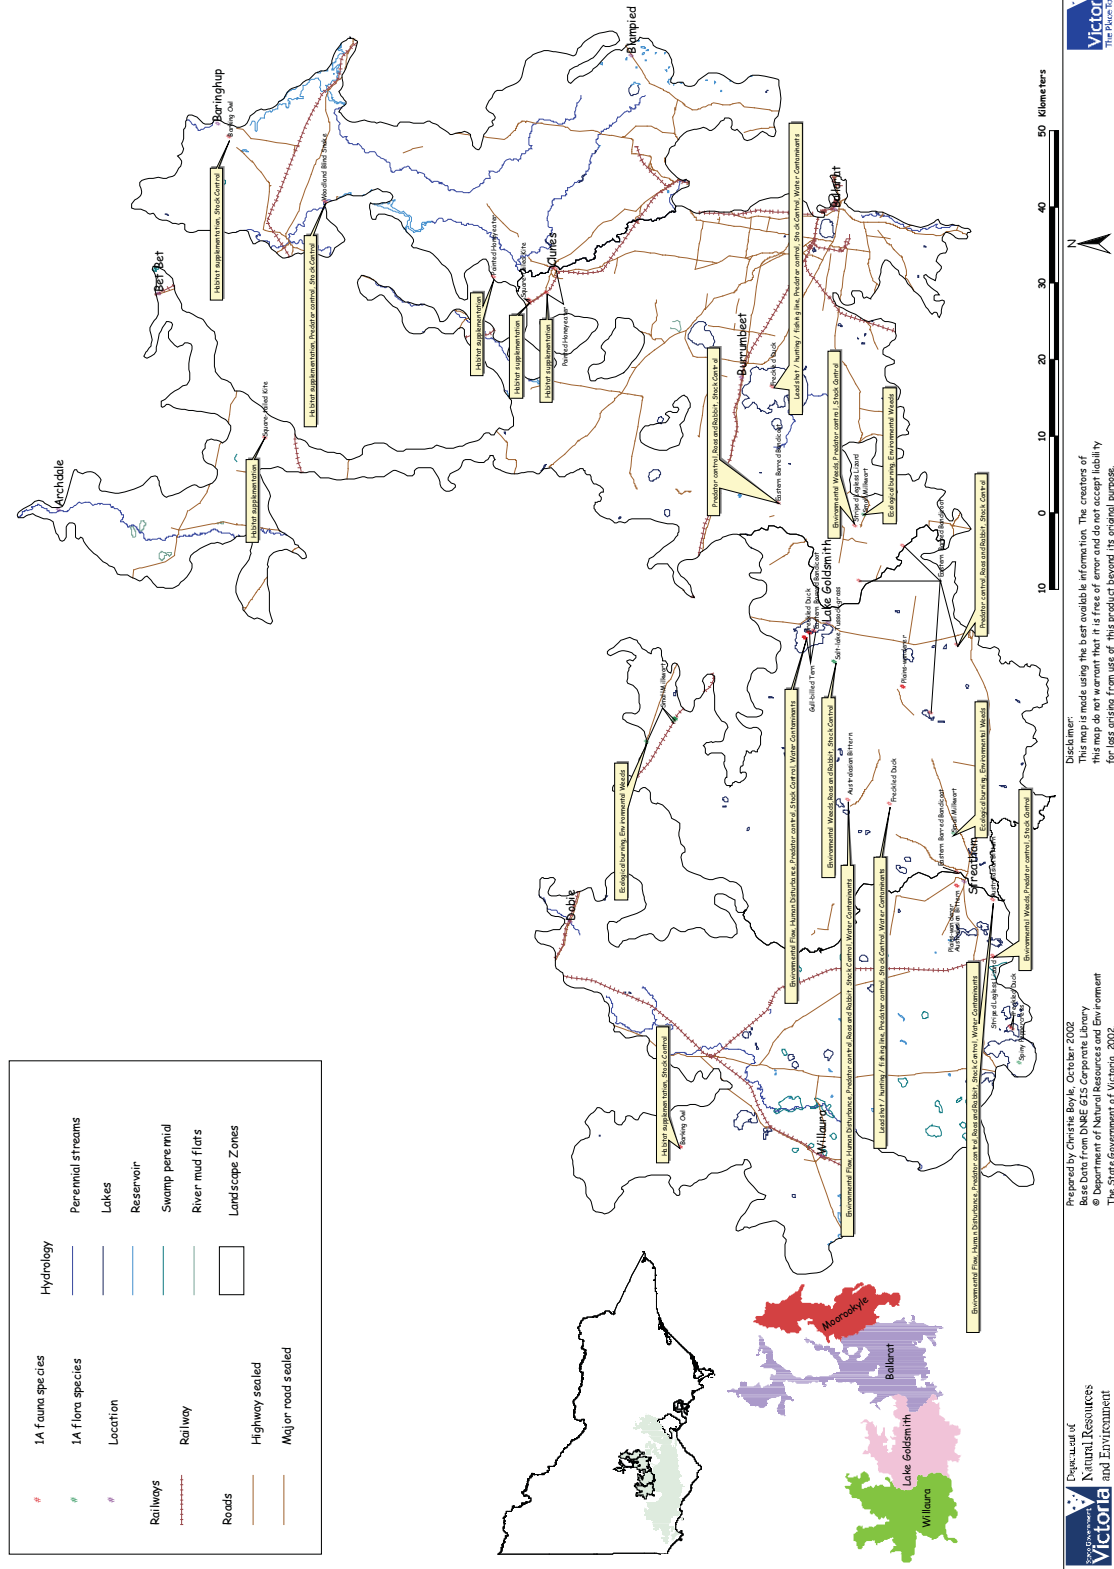

Map 22. Threatened fauna in the Ballarat Zone, Victorian Volcanic Plain bioregion

Prepared by Christine Boyle, October 2002  
 Prepared for the Victorian Government  
 © Department of Natural Resources and Environment  
 The State Government of Victoria, 2002.

Disclaimer:  
 This map was made using the best available information. The creators of this map do not warrant that it is free of error and do not accept liability for loss arising from use of this product beyond its original purpose.

Map 26. 1A species and management actions in the Northern Zones of the Victorian Volcanic Plain bioregion

Prepared by: Christie Boyle, October 2002  
 Base Data from: DNRE GIS Corporate Library  
 © Department of Natural Resources and Environment  
 The State Government of Victoria, 2002.

Map 19. Current EVCs in the Northern Zones of the Victorian Volcanic Plain bioregion

Map 20. Current EVC conservation significance and public land boundaries in the Northern Zones of the Victorian Volcanic Plain bioregion