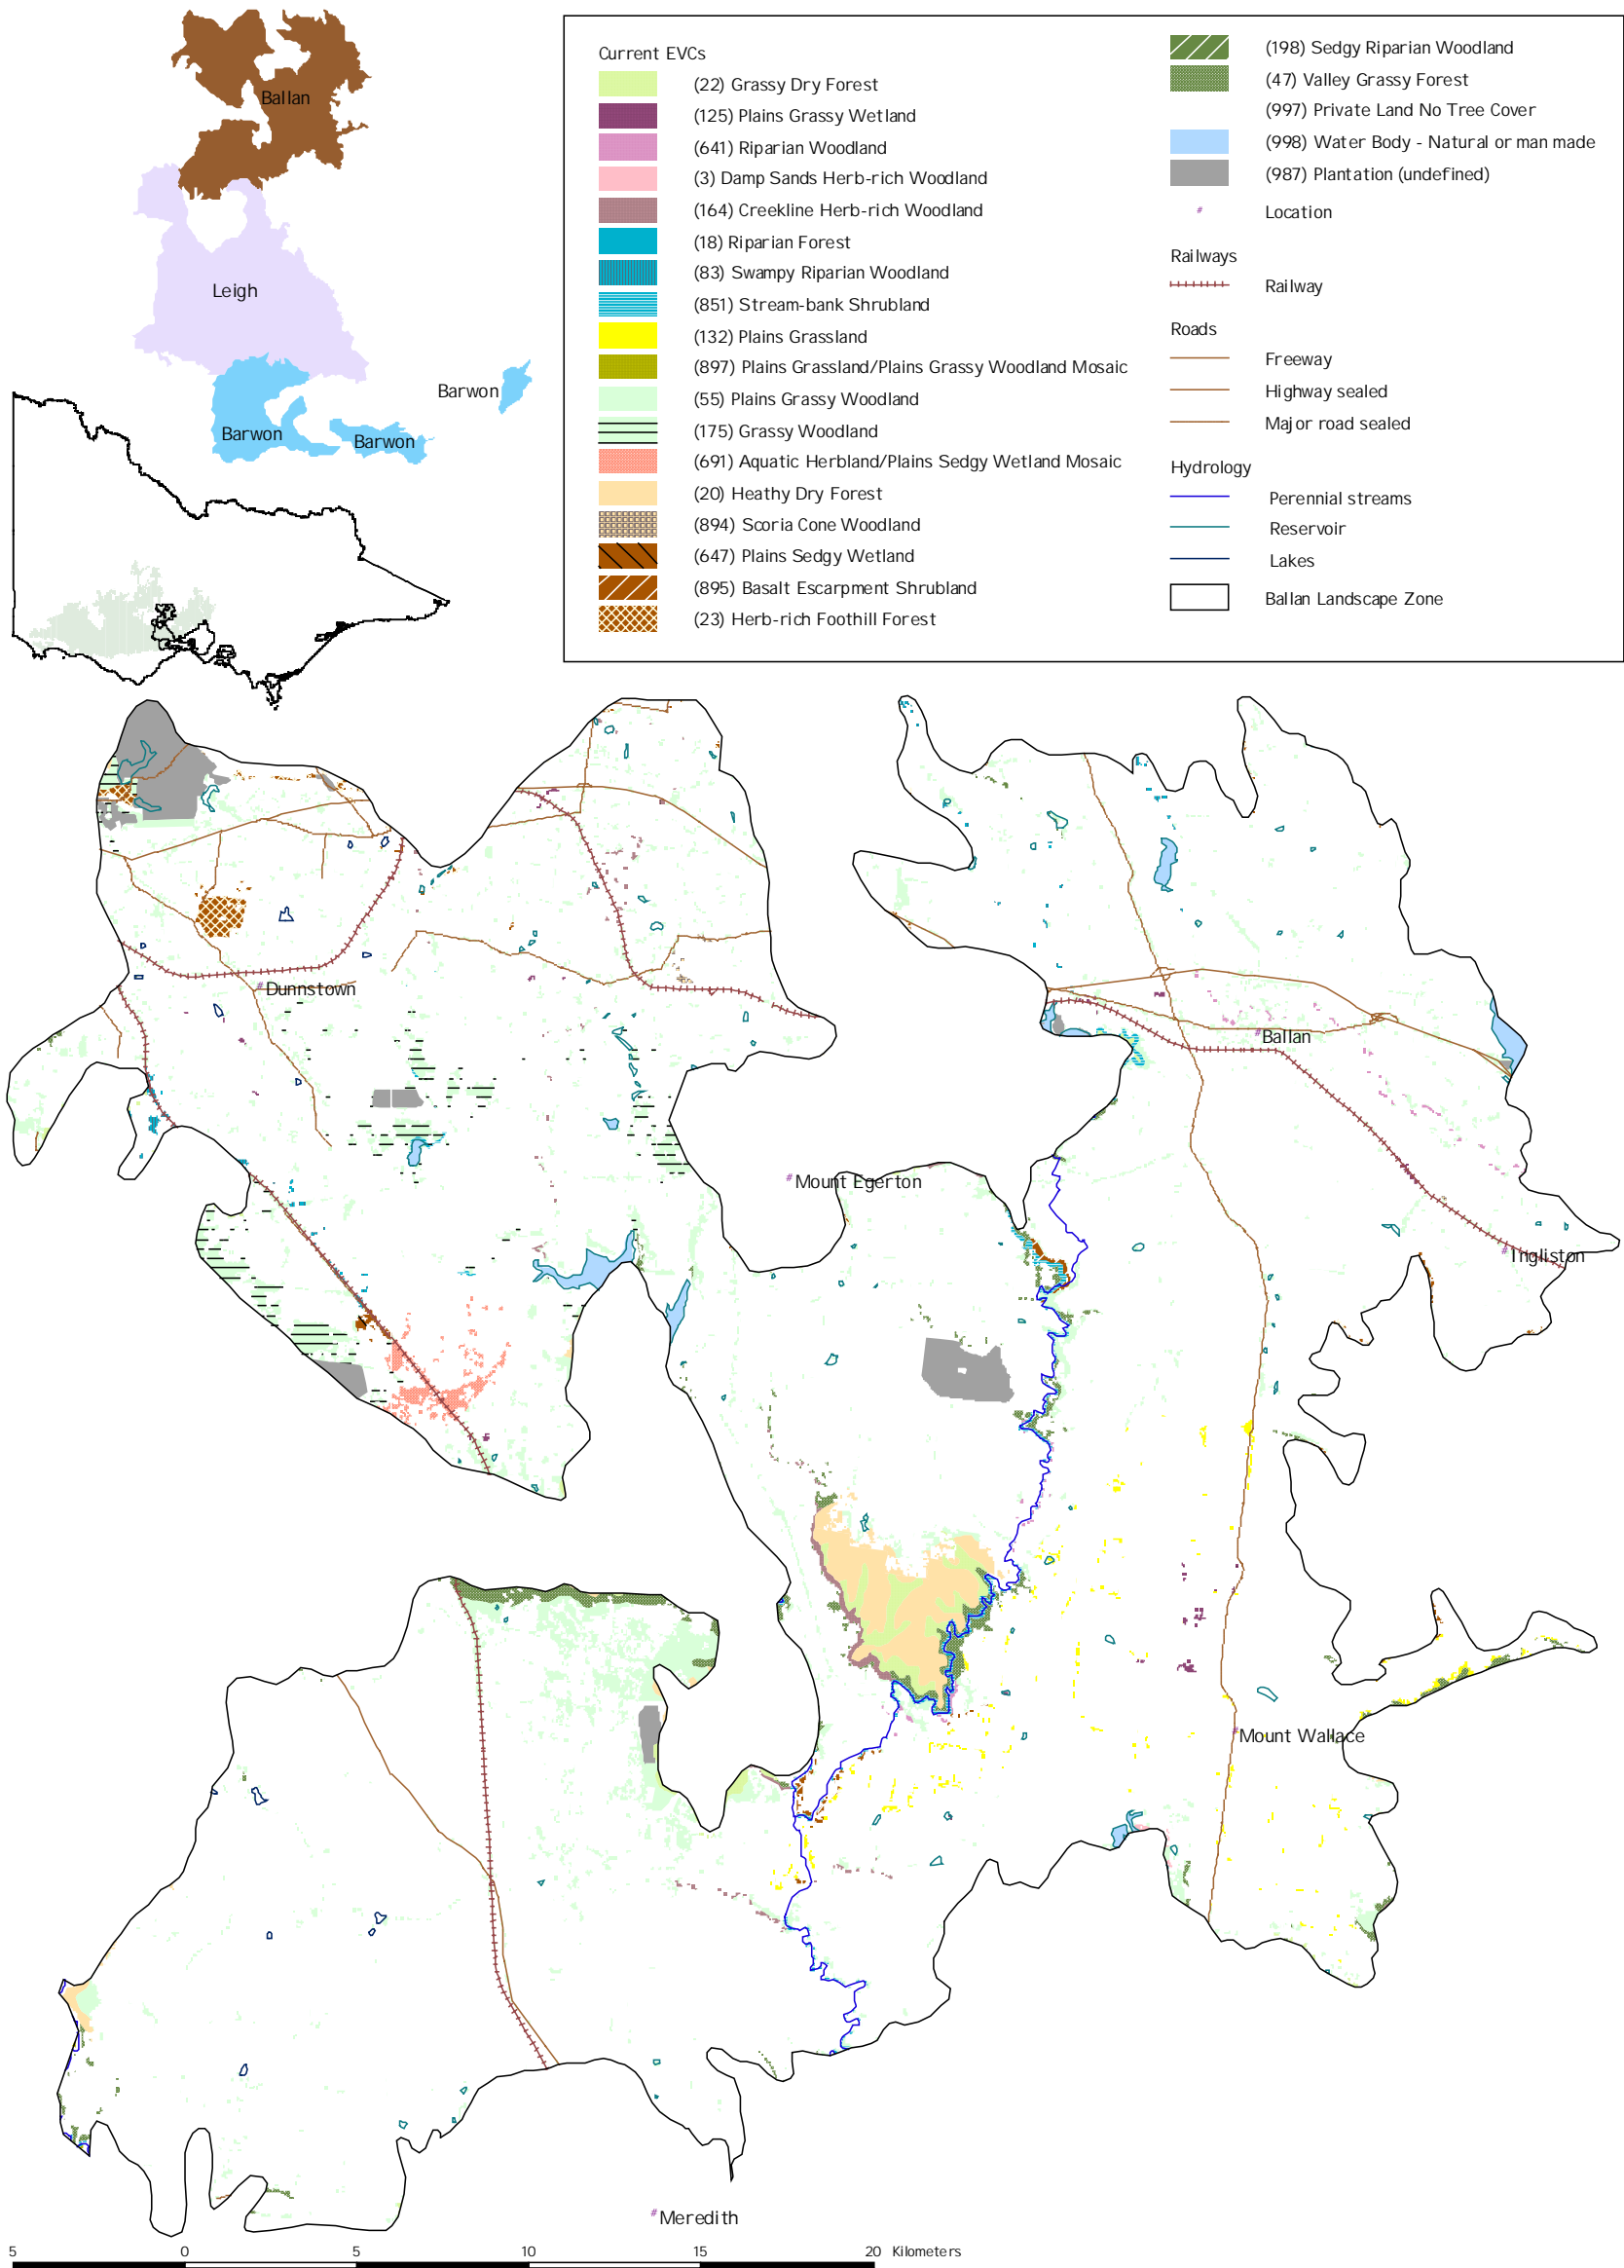

**Map 18. Pre-1750 EVCs in the Ballan Zone, Victorian Volcanic Plain bioregion**

Map 19. Current EVCs in the Ballan Zone, Victorian Volcanic Plain bioregion

Map 20. Current EVC conservation significance and public land boundaries in Ballan Zone, Victorian Volcanic Plain bioregion

**Map 21. Threatened flora in the Ballan Zone, Victorian Volcanic Plain bioregion**

**Map 22. Threatened fauna in the Ballan Zone, Victorian Volcanic Plain bioregion**