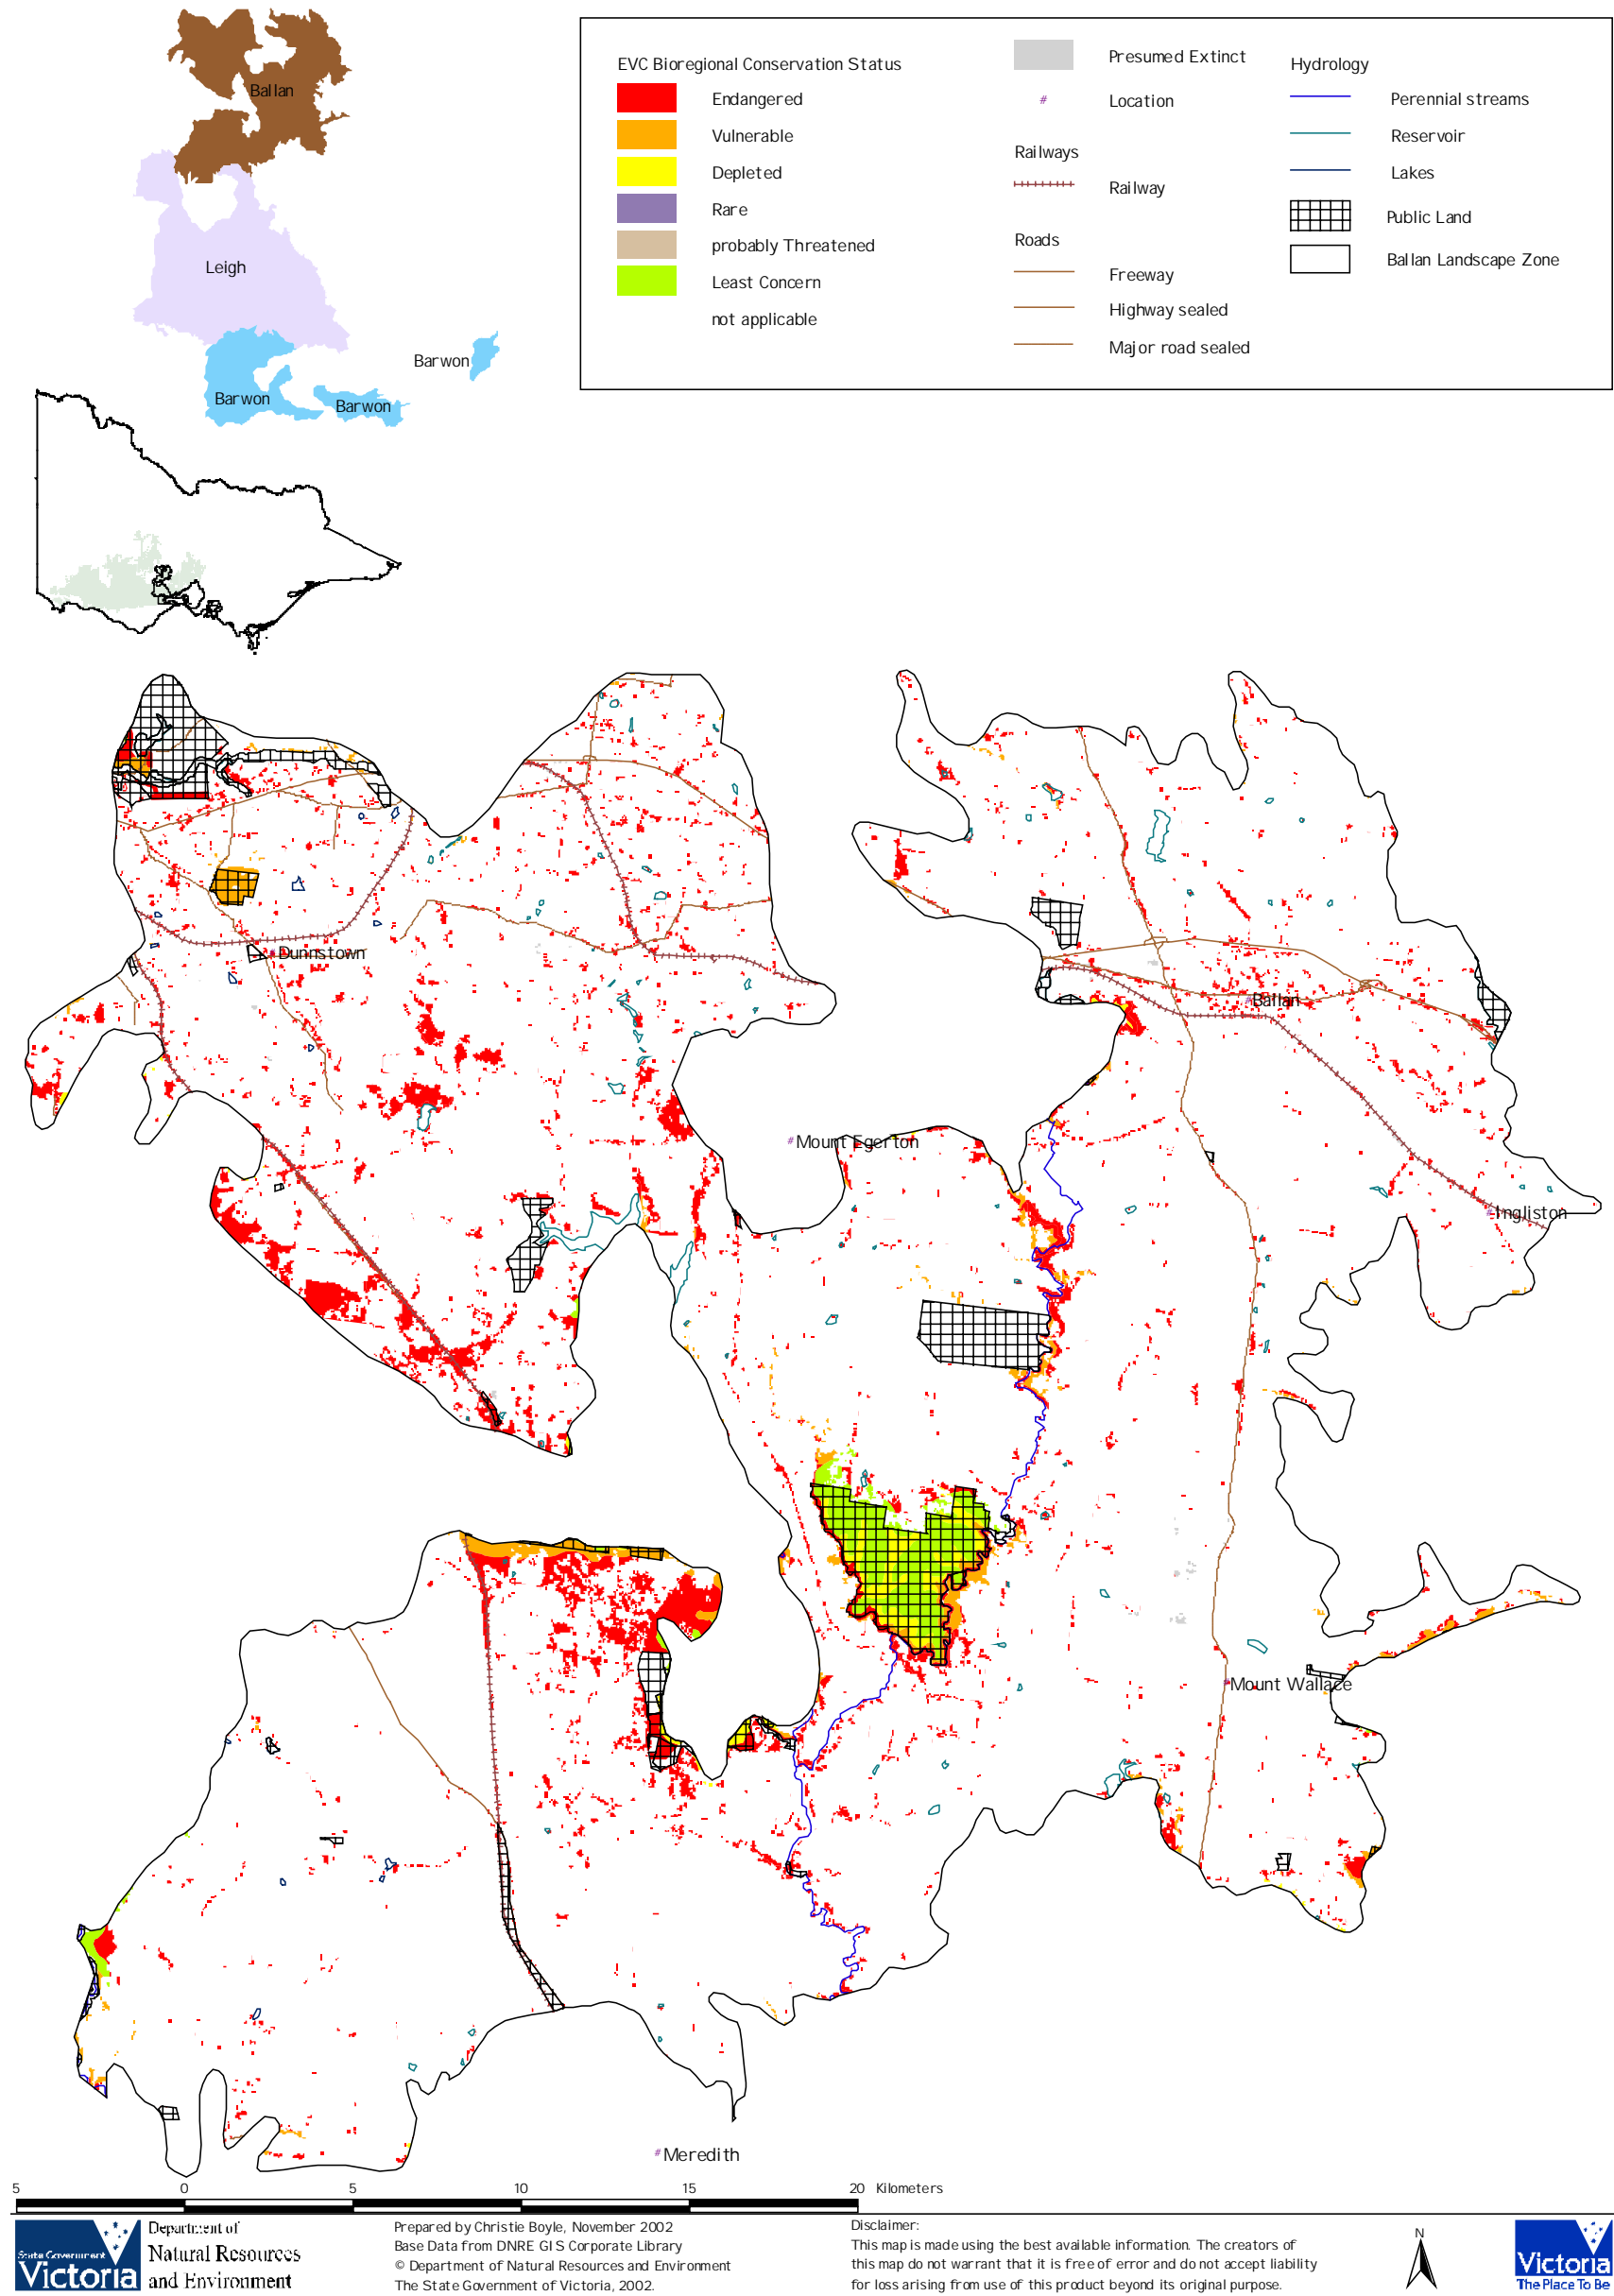

**Map 18. Pre-1750 EVCs in the Ballan Zone, Victorian Volcanic Plain bioregion**

Map 19. Current EVCs in the Ballan Zone, Victorian Volcanic Plain bioregion

Map 20. Current EVC conservation significance and public land boundaries in Ballan Zone, Victorian Volcanic Plain bioregion

**Map 21. Threatened flora in the Ballan Zone, Victorian Volcanic Plain bioregion**

**Map 22. Threatened fauna in the Ballan Zone, Victorian Volcanic Plain bioregion**